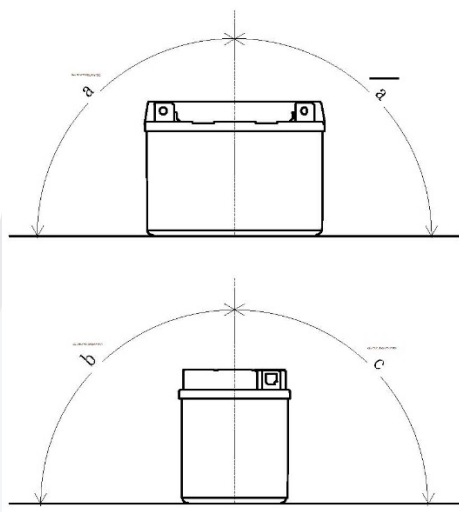

Yuasa Technical Data Sheet

Yuasa 6N6-3B - Conventional 6 Volt Battery

Performance

Voltage	6V
Capacity (10-hour)	6Ah
Capacity (20-hour)	6.3Ah

Dimensions ($\pm 2\text{mm}$)

Length	99mm
Width	57mm
Height	111mm

Weights & Measures

Mean Weight with Acid	1.3kg
Acid Volume	0.3l

Mounting Angle

Angle A	Vertical only
Angle B	Vertical only
Angle C	Vertical only

Technology

Technology Cast Sb/Ca

Cell Assembly Layout

Terminal Type - 6