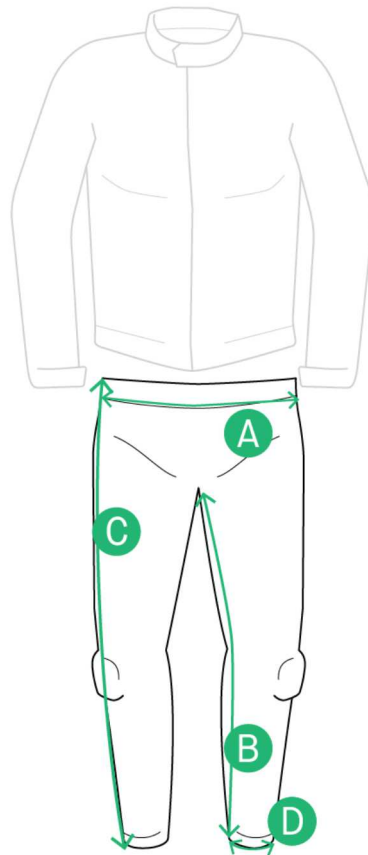

## Size help and products measurements

### Torpedo tex pants

SPIDI Torpedo is a classic multi-pocket cargo style trouser, developed for motorcycle use with the adoption of certified Warrior Lite protectors.

---

#### BODY MEASUREMENT CHART

Measurements are to be taken without any clothes.

[switch to cm](#)

X  
X.  
3.  
4.  
5.  
6.  
7.  
;  
X  
:  
I  
X  
X.  
3.

A step by step guide on how our measurement are taken.

	<b>A</b>	<b>B</b>	<b>C</b>	<b>D</b>
<b>28</b>	39.0 cm / 15.4 in	86.0 cm / 33.9 in	103.0 cm / 40.6 in	20.0 cm / 7.9 in
<b>29</b>	40.0 cm / 15.7 in	87.0 cm / 34.3 in	104.0 cm / 40.9 in	20.5 cm / 8.1 in
<b>31</b>	43.0 cm / 16.9 in	88.0 cm / 34.6 in	104.5 cm / 41.1 in	20.5 cm / 8.1 in