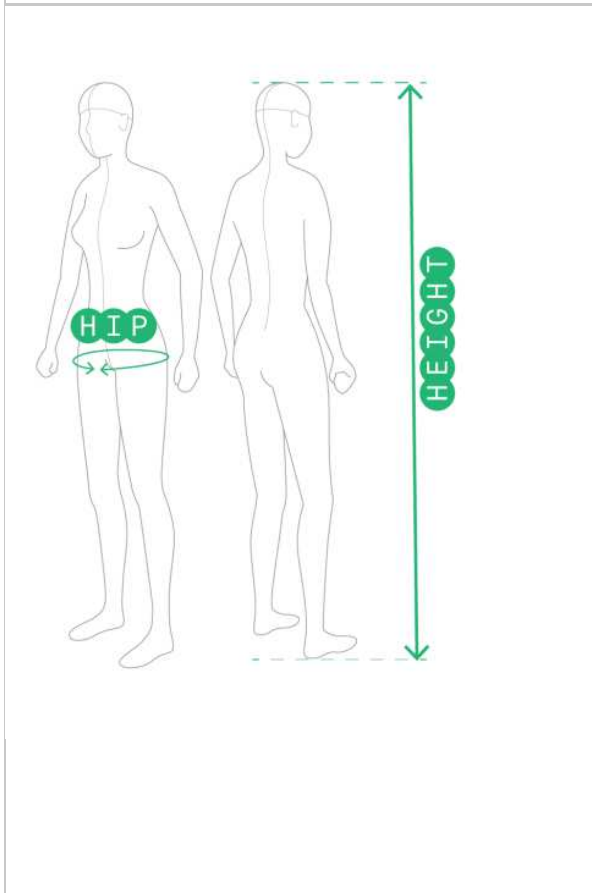

## Size help and products measurements

### Torpedo tex pants

SPIDI Torpedo is a classic multi-pocket cargo style trouser, developed for motorcycle use with the adoption of certified Warrior Lite protectors.

---

#### BODY MEASUREMENT CHART

Measurements are to be taken without any clothes.

[switch to cm](#)

X  
X.  
3.  
4.  
5.  
6.  
7.  
;  
X  
:  
I  
X  
X.  
3.

A step by step guide on how our measurement are taken.

	<b>A</b>	<b>B</b>	<b>C</b>	<b>D</b>
<b>28</b>	39.0 cm / 15.4 in	86.0 cm / 33.9 in	103.0 cm / 40.6 in	20.0 cm / 7.9 in
<b>29</b>	40.0 cm / 15.7 in	87.0 cm / 34.3 in	104.0 cm / 40.9 in	20.5 cm / 8.1 in
<b>31</b>	43.0 cm / 16.9 in	88.0 cm / 34.6 in	104.5 cm / 41.1 in	20.5 cm / 8.1 in