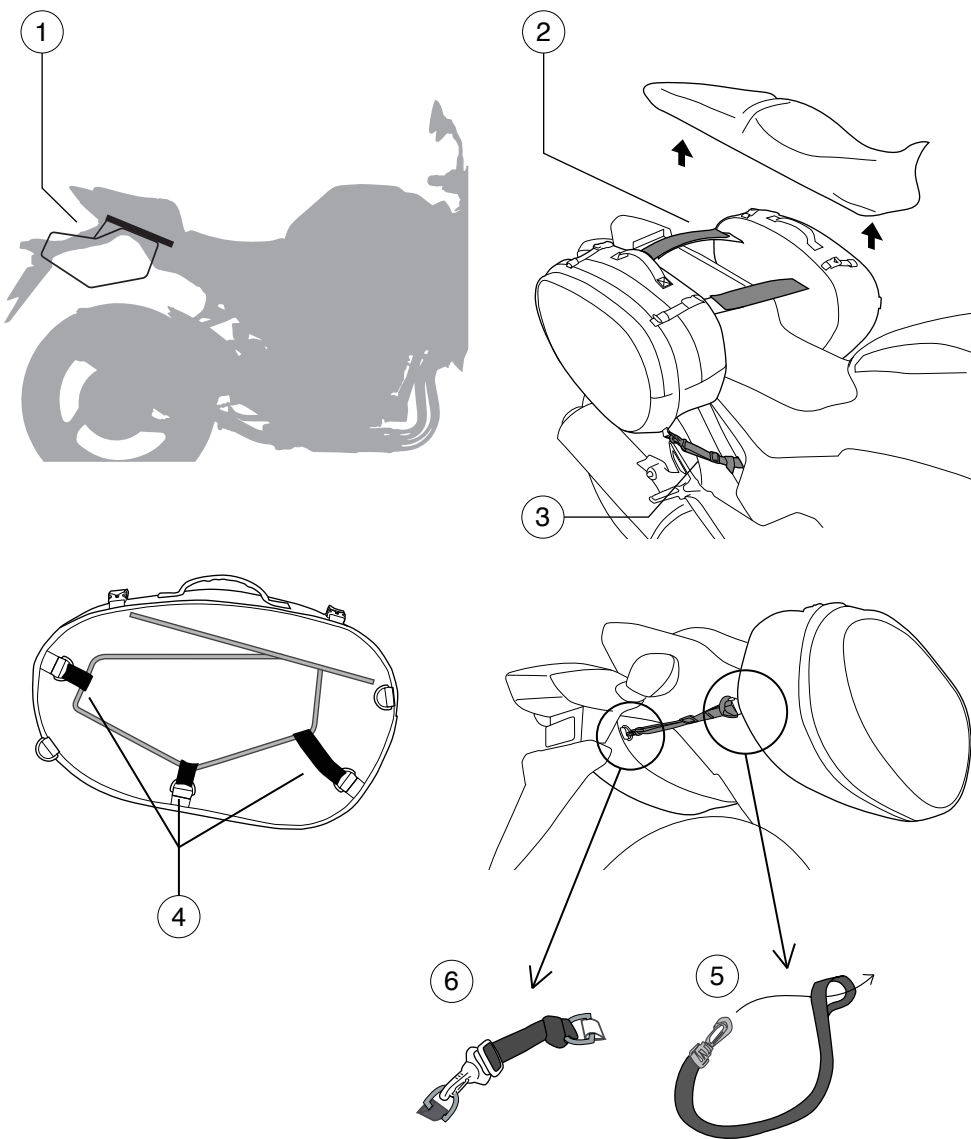

## COMPONENTS

① VELCRO STRAPS X6 UND

④ RAIN COVER X2 UND

③ SECURITY STRAP X3 UND

## X0SL58 Big Saddle Bag

	Expandable	1
	Rain Cover	2
	Pocket	3
	Reflector	4
	Side Bag Holder	5
	Inner Reinforcement	6
	Padlock Zipper Slider	7
	Adjustable Straps	8

## MOTO FIXATION WITH SIDE BAG HOLDER