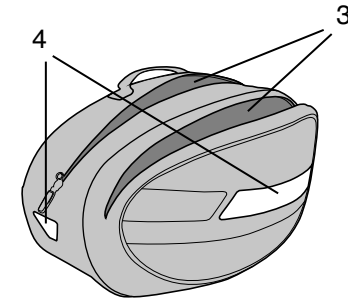

## FEATURES

52L x Set

+6L  
Expandable

58L x Set

Removable Plastic Structure

## COMPONENTS

① VELCRO STRAPS X6 UND

④ RAIN COVER X2 UND

③ SECURITY STRAP X3 UND