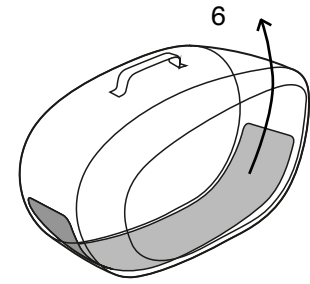

## FEATURES

52L x Set

+6L  
Expandable

58L x Set

Removable Plastic Structure

## COMPONENTS

① VELCRO STRAPS X6 UND

④ RAIN COVER X2 UND

③ SECURITY STRAP X3 UND