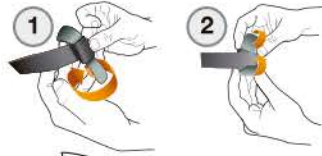

SHAD zulupack

SW25 - BACKPACK 25

PVC DOUBLE STRUCTURE

100% WATER PROOF IN 3 STEPS

Size: 46X20X13 CM

Versatile: Use it as an ergonomic backpack or a motorcycle rear bag.

ERGONOMIC

EVA
Foam

VELCRO STRAPS

SHAD zulupack

STRAPS

4 FIXATION POINTS PER BAG

EXAMPLE OF MOTO FIXATION

ON A SIDE CASE

ON OTHER BAGS

ATV