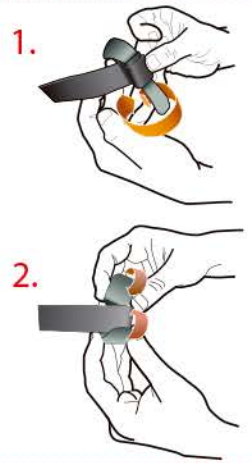

SHAD zulupack

SW25 - BACKPACK 25

PVC DOUBLE STRUCTURE

100% WATER PROOF IN 3 STEPS

Size: 46X20X13 CM

Versatile: Use it as an ergonomic backpack or a motorcycle rear bag.

ERGONOMIC

EVA
Foam

VELCRO STRAPS

SHAD zulupack

STRAPS

4 FIXATION POINTS PER BAG

EXAMPLE OF MOTO FIXATION

ON A SIDE CASE

ON OTHER BAGS

ATV