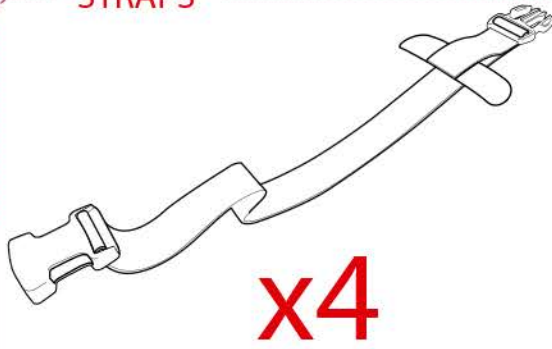

SHAD zulupack

SW25 - BACKPACK 25

PVC DOUBLE STRUCTURE

100% WATER PROOF IN 3 STEPS

Size: 46X20X13 CM

Versatile: Use it as an ergonomic backpack or a motorcycle rear bag.

ERGONOMIC

EVA
Foam

VELCRO STRAPS

SHAD zulupack

STRAPS

4 FIXATION POINTS PER BAG

EXAMPLE OF MOTO FIXATION

ON A SIDE CASE

ON OTHER BAGS

ATV