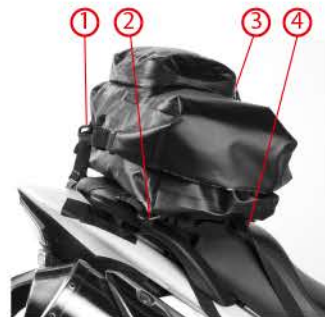

SHAD zulupack

SW25 - BACKPACK 25

PVC DOUBLE STRUCTURE

100% WATER PROOF IN 3 STEPS

Size: 46X20X13 CM

Versatile: Use it as an ergonomic backpack or a motorcycle rear bag.

ERGONOMIC

EVA
Foam

VELCRO STRAPS

SHAD zulupack

STRAPS

4 FIXATION POINTS PER BAG

EXAMPLE OF MOTO FIXATION

ON A SIDE CASE

ON OTHER BAGS

ATV