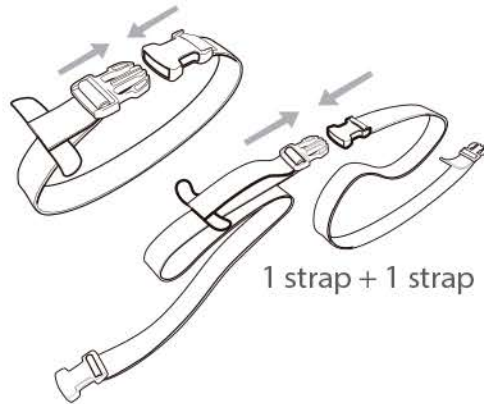

SHAD zulupack

SW25 - BACKPACK 25

PVC DOUBLE STRUCTURE

100% WATER PROOF IN 3 STEPS

Size: 46X20X13 CM

Versatile: Use it as an ergonomic backpack or a motorcycle rear bag.

ERGONOMIC

EVA
Foam

VELCRO STRAPS

SHAD zulupack

STRAPS

4 FIXATION POINTS PER BAG

EXAMPLE OF MOTO FIXATION

ON A SIDE CASE

ON OTHER BAGS

ATV