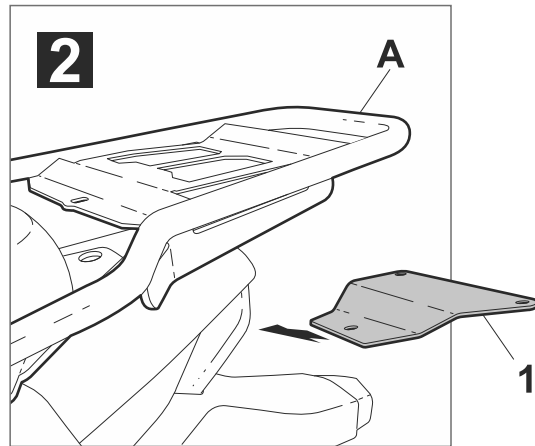

WARNING!

-Compatible with Medium (D1B40PA) & Large mounting plate (D1B48PA).
-ATTENTION: top fitting not compatible with aluminium mounting plate (D1BTRPA).

- **GB** Do not fully tighten the screws until it is ensured that the KIT is correctly attached and aligned.
- **E** No apretar los tornillos del todo hasta asegurarse que el KIT está correctamente colocado y alineado.
- **D** Ziehen Sie die Schrauben nicht ganz fest, bevor Sie sich nicht vergewissert haben, daß der Bausatz korrekt eingestellt und ausgerichtet ist.
- **I** Non stringere del tutto le viti fin tanto non si è sicuri che il kit è collocato correttamente e allineato.
- **F** Ne pas serrer les vis avant d'être sûr que le KIT soit correctement positionné et ajusté.

D - E - F - G
COMPONENTS
NOT INCLUDED
USE THOSE OF
THE SUITCASE