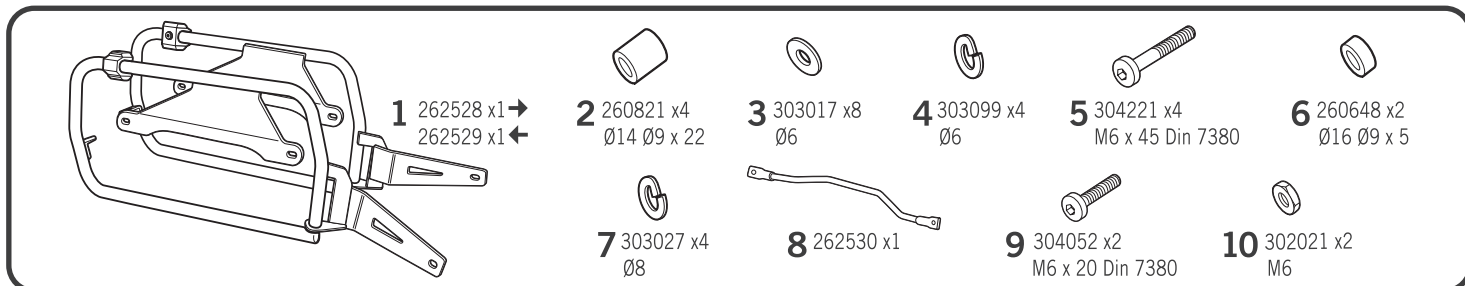

## SUZUKI V-STROM 650 '17-'20

SOVS694P

**4P**  
SYSTEM

DESIGNED IN  
BARCELONA