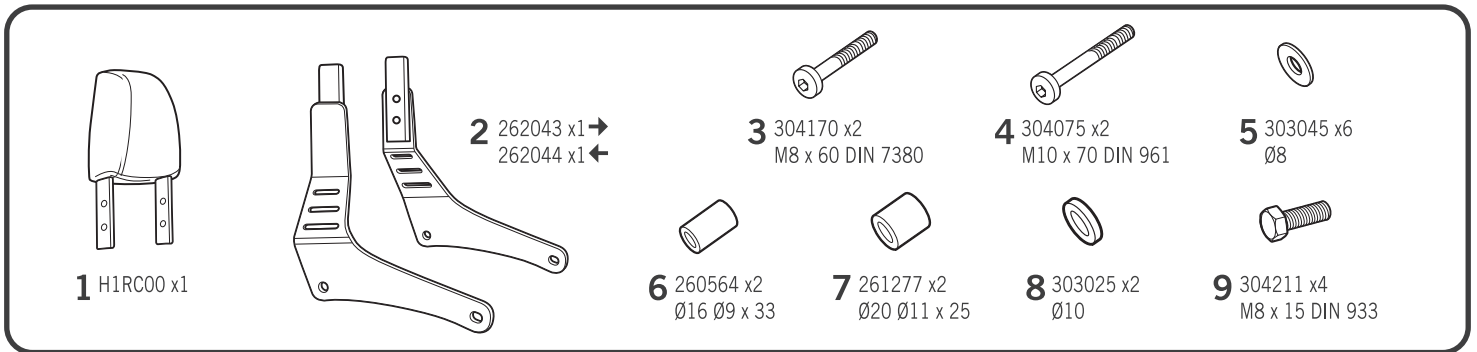

SHAD

KAWASAKI VULCAN S 650 '15 KIT SISSY BAR KOVL65SN

! WARNING!

1. **GB** Do not fully tighten the screws until it is ensured that the KIT is correctly attached and aligned.
   E No apretar los tornillos del todo hasta asegurarse que el KIT está correctamente colocado y alineado.
   D Ziehen Sie die Schrauben nicht ganz fest, bevor Sie sich nicht vergewissert haben, daß der Bausatz korrekt eingestellt und ausgerichtet ist.
   I Non stringere del tutto le viti fin tanto non si è sicuri che il kit è collocato correttamente e allineato.
   F Ne pas serrer les vis avant d'être sûr que le KIT est correctement monté et ajusté.

ATTENTION: For a full equip assembly, mount the 3p system before the Sissy Bar.