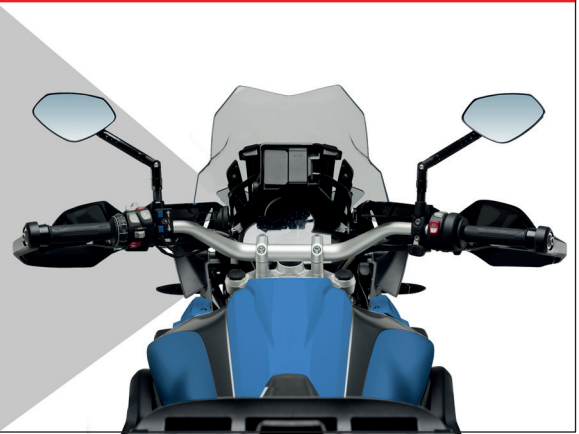

ELECTRONIC REGULABLE SCREEN (E.R.S.) BMW R1200GS LC '13- / RALLYE '17- / EXCLUSIVE '17-

REF 9718

UPPER POSITION

PLUG&PLAY

LOWER POSITION

MOUNTING INSTRUCTIONS

<https://puig.tv/en/tuning-motos/windshields-lift-up-mechanism/e-r-s-electronic-regulable-screen?bike=21106>