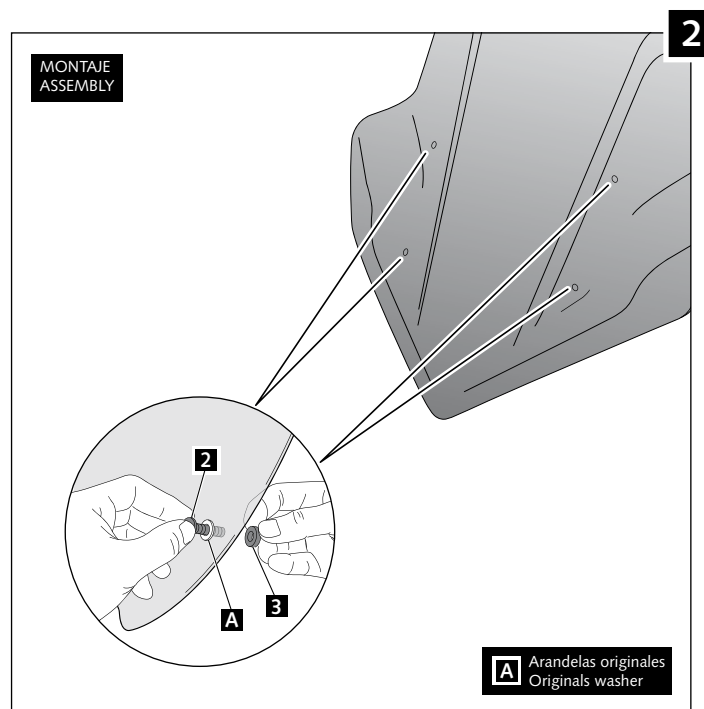

## CÚPULA ADAPTABLE A - SCREEN FOR - WINDSCHUTZSCHEIBE FÜR HONDA NC 750 X - '16 -

**Ref.: 8909**  
(Mod. SPORT)

**Ref.: 8910**  
(Mod. TOURING)

Mod. SPORT

Mod. TOURING

ID.	PIEZA/PART	DESCRIP.	QTY.
1		Cúpula SPORT SPORT screen (Ref. 8909)	1
		Cúpula TOURING TOURING screen (Ref. 8910)	
2		Tornillo Allen M5 x 30 ISO 7380 M5 x 30 ISO 7380 Allen screw	4
3		Arandela de goma M5x4 M5x4 rubber washer	4

Created by: www.candisseny.com

 1 persona 1 person	 10 min	Fácil - Easy
		Media-Intermediate
		Difícil-Difficult

CÚPULA ADAPTABLE A - SCREEN FOR - WINDSCHUTZSCHEIBE FÜR  
**HONDA NC 750 X - '16 -**

INSTRUCCIONES DE MONTAJE - MOUNTING INSTRUCTIONS - MONTAGEANLEITUNG

Transparente/Clear

1 persona  
1 person

15 min

Fácil - Easy

Media-Intermediate

Difícil-Difficult

**Nota/Note:**

Si la visera se suministra con la cúpula Puig, no será necesario realizar los agujeros por que ya vienen incorporados.

If the visor is supplied along with the windscreen, the windscreen will come factory-drilled so no drilling is necessary.

ID.	PIEZA / PART	DESCRIPCIÓN	DESCRIPTION	QTY.
1		Visera	Visor	1
2		Plantilla	Template	1
3		Mecanismo multiregulable	Multi-adjustable mechanism	2
4		Tapeta	Cap	4
5		Tornillo rosca plástico M6x12	Plastic thread fastener M6x12	8