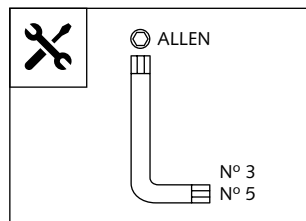

## CÚPULA ADAPTABLE A - SCREEN FOR - WINDSCHUTZSCHEIBE FÜR HONDA NC 750 X - '16 -

**Ref.: 8909**  
(Mod. SPORT)

**Ref.: 8910**  
(Mod. TOURING)

Mod. SPORT

Mod. TOURING

ID.	PIEZA/PART	DESCRIP.	QTY.
1		Cúpula SPORT SPORT screen (Ref. 8909)	1
		Cúpula TOURING TOURING screen (Ref. 8910)	
2		Tornillo Allen M5 x 30 ISO 7380 M5 x 30 ISO 7380 Allen screw	4
3		Arandela de goma M5x4 M5x4 rubber washer	4

Created by: www.candisseny.com

 1 persona 1 person	 10 min	Fácil - Easy
		Media-Intermediate
		Difícil-Difficult

CÚPULA ADAPTABLE A - SCREEN FOR - WINDSCHUTZSCHEIBE FÜR  
**HONDA NC 750 X - '16 -**

INSTRUCCIONES DE MONTAJE - MOUNTING INSTRUCTIONS - MONTAGEANLEITUNG