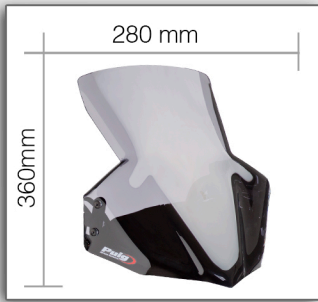

Naked New Generation Screen

HONDA CB650F 14-

◀◀◀ Max. protection 220mm (8^{2/3}") ▶▶▶

7010H

7010F

OEM