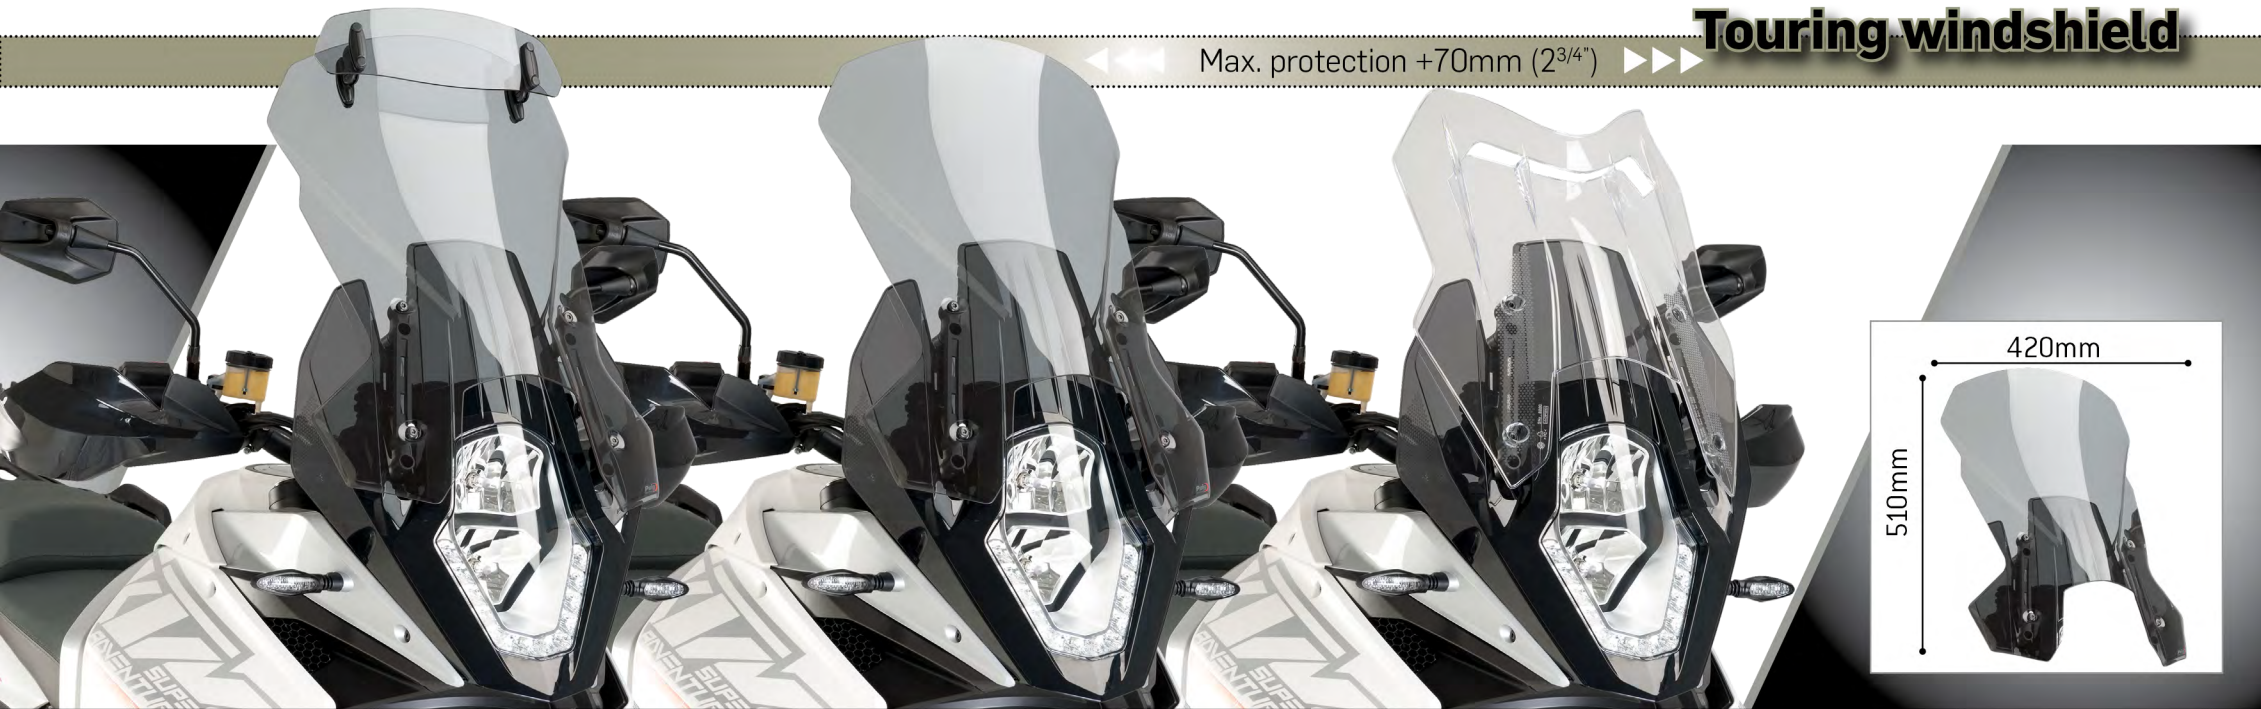

KTM 1190 ADVENTURE 13' - Cúpula Touring

Puig
Hi-Tech Parts

Max. protection +50mm (+1,96in)

6494F

6494H

OEM

KTM 1290 SUPER ADVENTURE 15-

Since 1964
Puig
Hi-Tech Parts

Touring windshield

Max. protection +70mm (2³/₄"

TOURING+VISOR 6506H

TOURING 6494H

OEM

Touring Screen

KTM 1190 ADVENTURE '13-

◀◀◀ +120mm (4.7 inches) ▶▶▶

TOURING + VISOR 6506H

TOURING 6494H

OEM - ORIGINAL

Touring Screen

KTM 1050 ADVENTURE '15-

◀◀◀ Max. protection +120mm (4 3/4 inches) ▶▶▶

6506H Touring with visor

6494W Touring