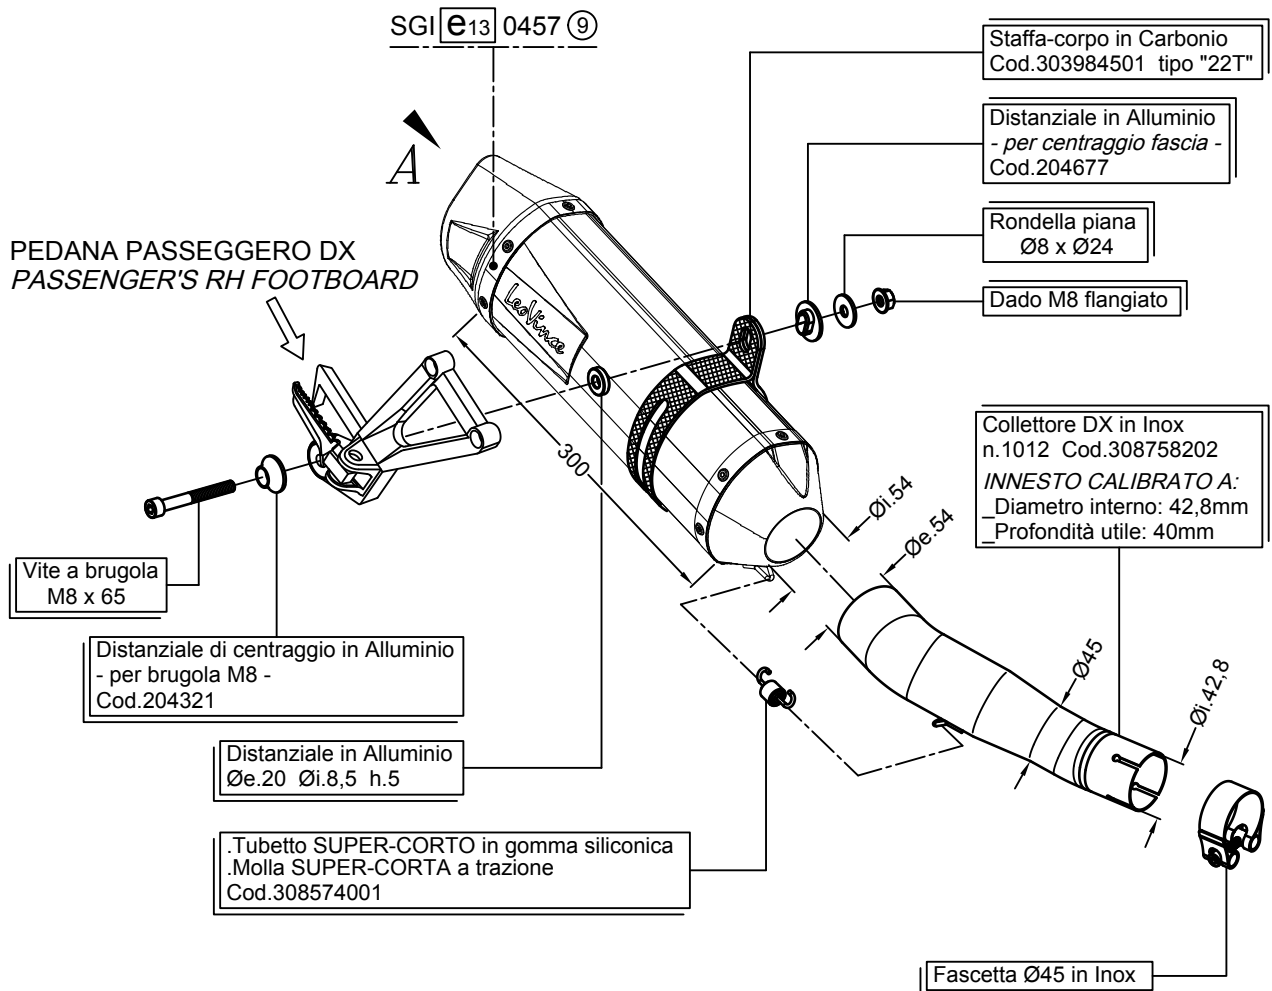

dB-killer n.32BF Cod.307919801  
( Fornito in confezione / supplied in the packaging )

DO NOT FIT WITH  
CENTRE STAND !!

HONDA CBR 500 R i.e. ('13) - CB 500 F i.e. ('13) - CB 500 X i.e. ('13)

Art.8757E

Slip on SBK "LV ONE EVO" - INOX - Passaggio STANDARD  
OMOLOGATO "EVOLUTION II"