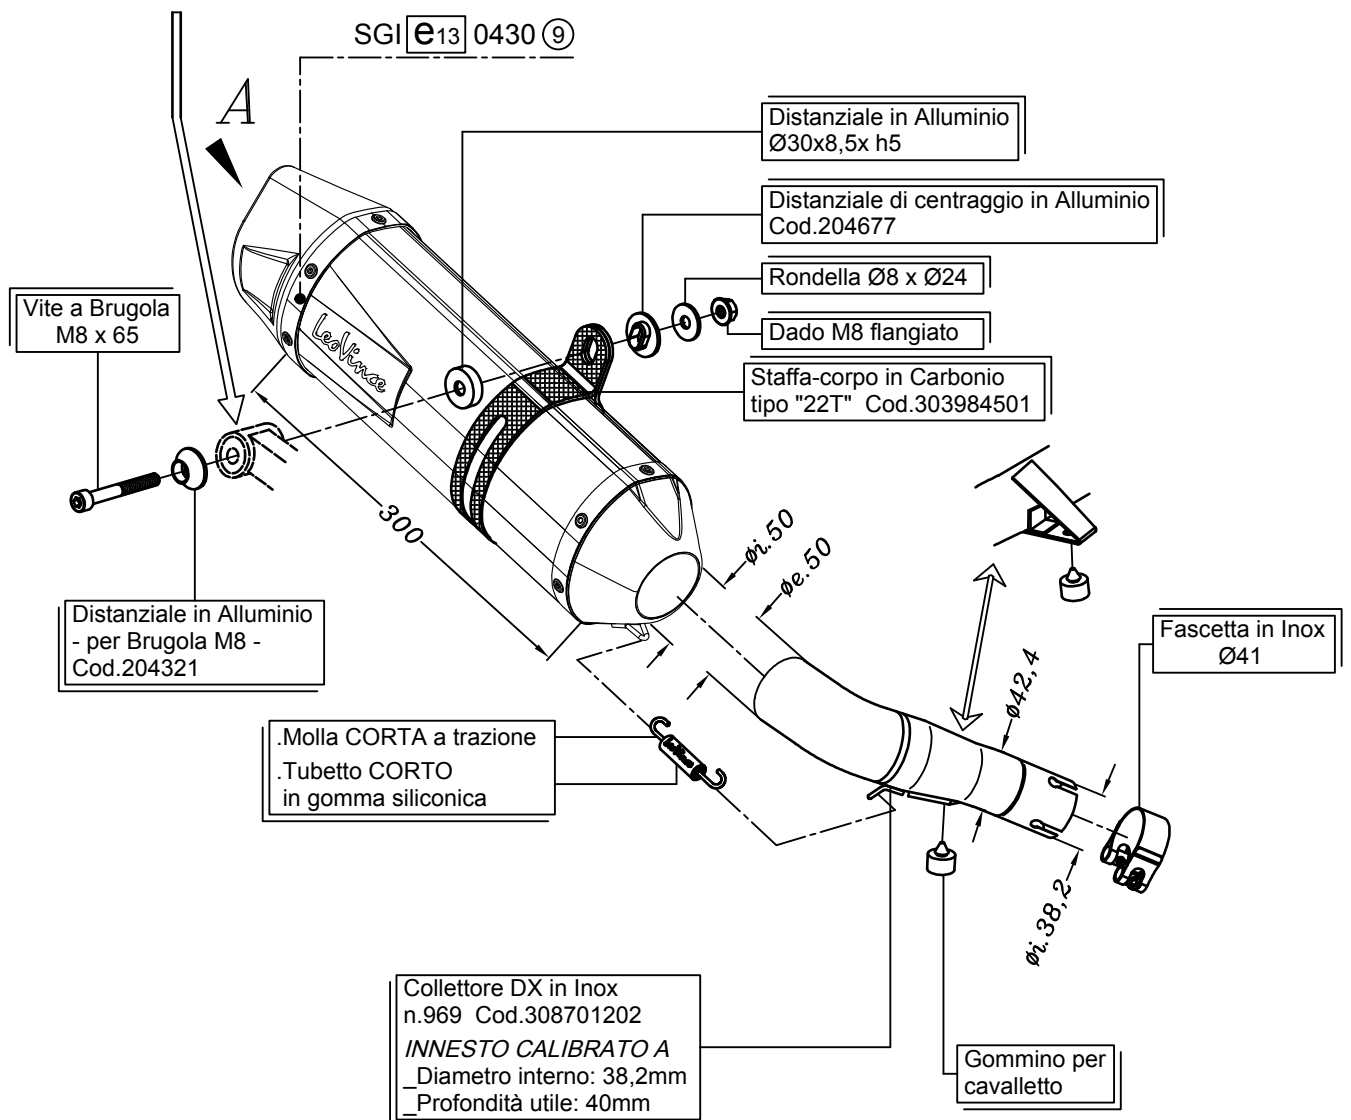

PEDANA PASSEGGERO DX
PASSENGER'S R.H. FOOTBOARD

HONDA INTEGRA 700/750 ('12/'14) – NC 700/750 S ('12/'14)

NC 700/750 S DCT ('12/'14) - NC 700/750 X ('12/'14) - NC 700/750 X DCT ('12/'14)

Art. 8700E

Slip on SBK "LV ONE EVO" – INOX – Passaggio STANDARD
OMOLOGATO "EVOLUTION II"