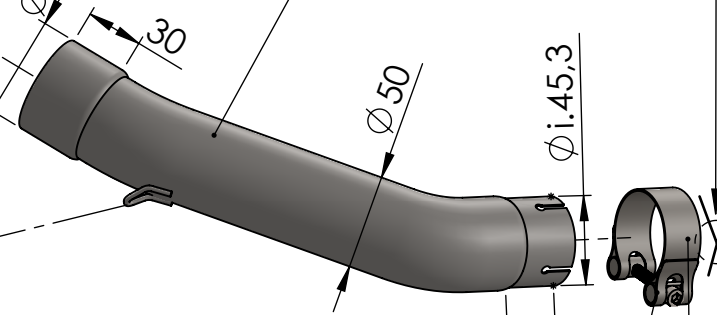

Muffler kit  
Cod.3033396471R

Silencer clamp  
Cod.303396501R

Db-Killer kit  $\phi$  25  
Cod.303457802R

S.s end cap set  
Cod.303430711NR

ORIGINAL SPACER

DO NOT USE ORIGINAL  
GRAPHITE BUSHING

BIKE'S  
FRAME

Link Pipe N°1394  
cod. 3015249202R

Sticker kit  
Cod.206733R

Muffler repack kit  
cod.414206R

Outer sleeve  
replacement kit  
Cod.083457002MNR

Spring and rubber  
replacement kit  
Cod.303949001R

Strap in S.s.  $\phi$ 49  
Cod.300049530R

## ART. 3399M - SPARE PARTS

KTM DUKE 125 / DUKE 390

Ⓐ FITTING KIT cod.3015249601R