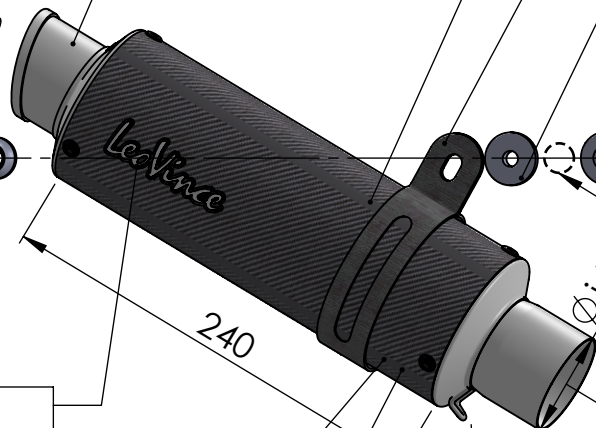

Muffler kit  
Cod.3033396471R

Silencer clamp  
Cod.303396501R

Db-Killer kit  $\phi$  25  
Cod.303457802R

S.s end cap set  
Cod.303430711NR

ORIGINAL SPACER

DO NOT USE ORIGINAL  
GRAPHITE BUSHING

BIKE'S  
FRAME

Link Pipe N°1394  
cod. 3015249202R

Sticker kit  
Cod.206733R

Muffler repack kit  
cod.414206R

Outer sleeve  
replacement kit  
Cod.083457002MNR

Spring and rubber  
replacement kit  
Cod.303949001R

Strap in S.s.  $\phi$ 49  
Cod.300049530R

## ART. 3399M - SPARE PARTS

KTM DUKE 125 / DUKE 390

Ⓐ FITTING KIT cod.3015249601R