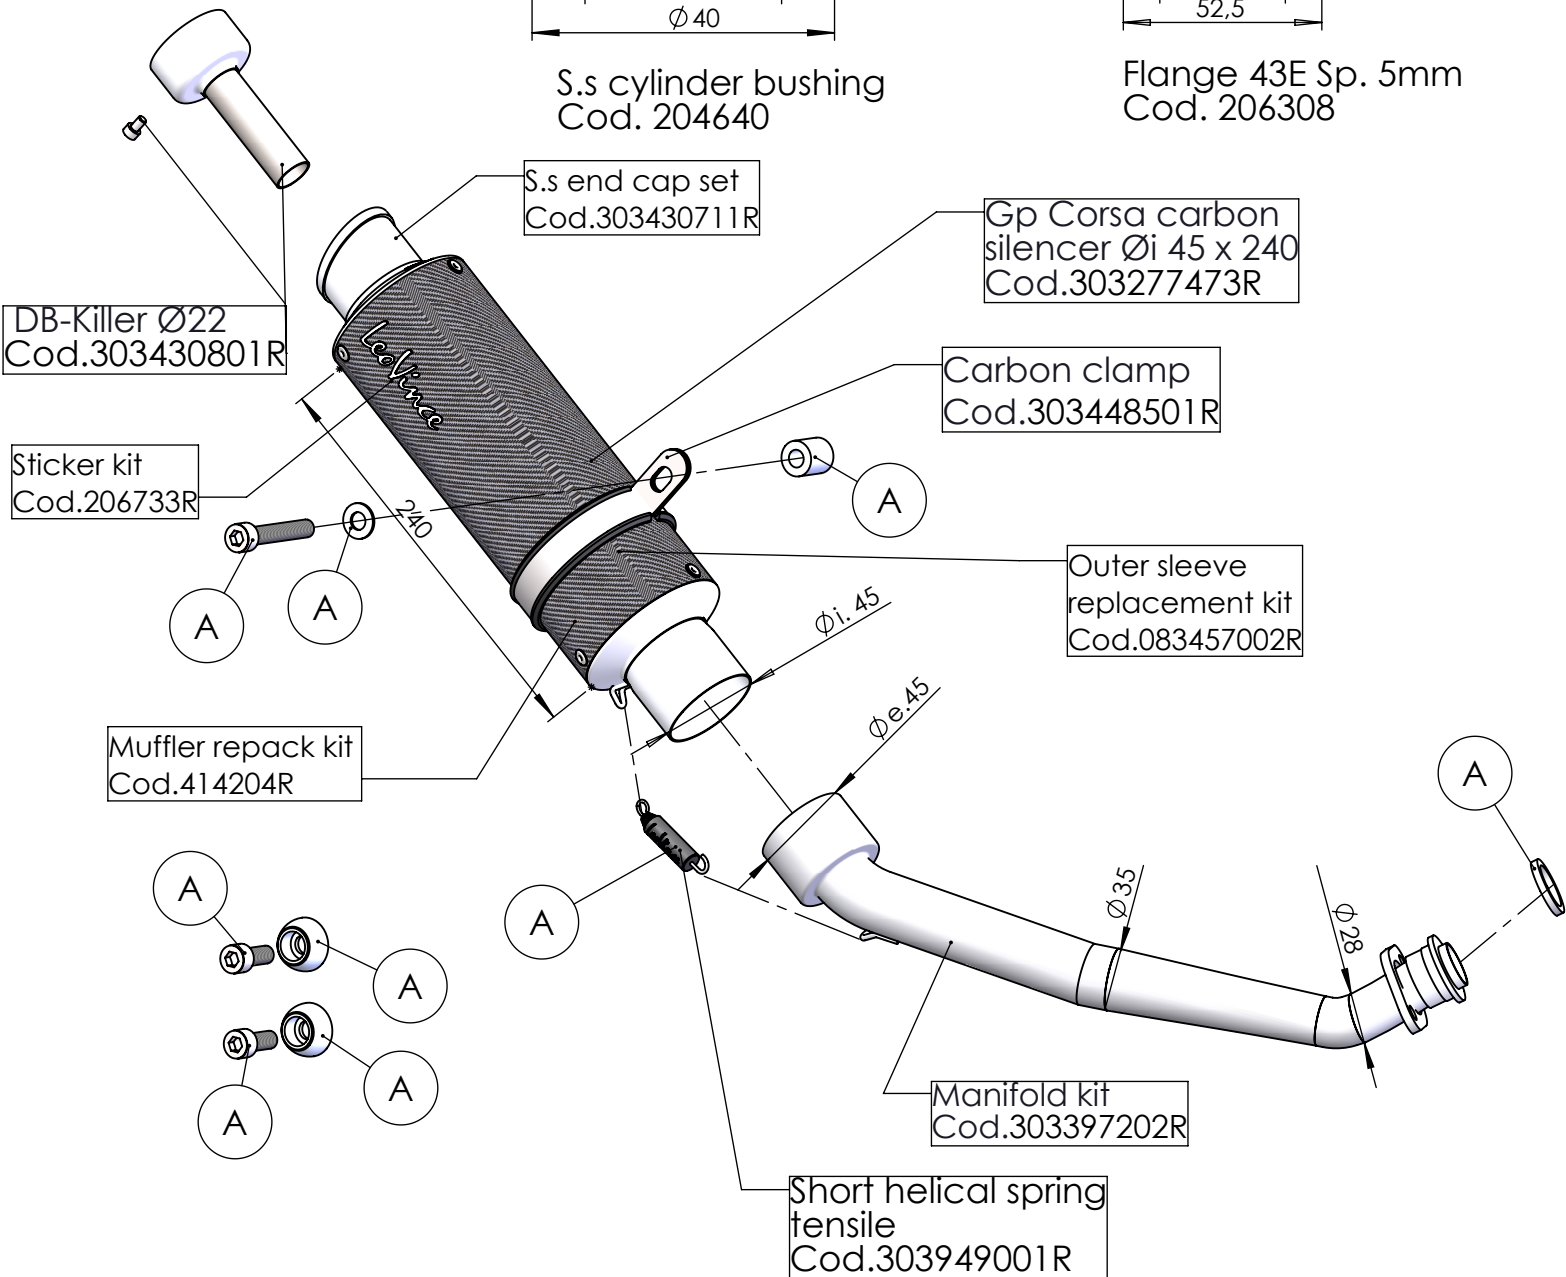

S.s cylinder bushing
Cod. 204640

Flange 43E Sp. 5mm
Cod. 206308

ART.3397 - SPARE PARTS

HONDA PCX 125

Ⓐ FITTING KIT Cod. 303397601R