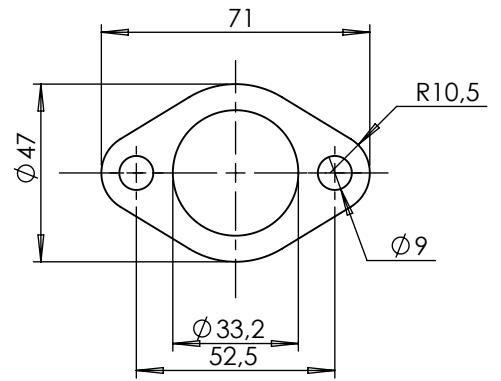

S.s cylinder bushing
Cod. 204640

Flange 43E Sp. 5mm
Cod. 206308

ART.3397 - SPARE PARTS

HONDA PCX 125

Ⓐ FITTING KIT Cod. 303397601R