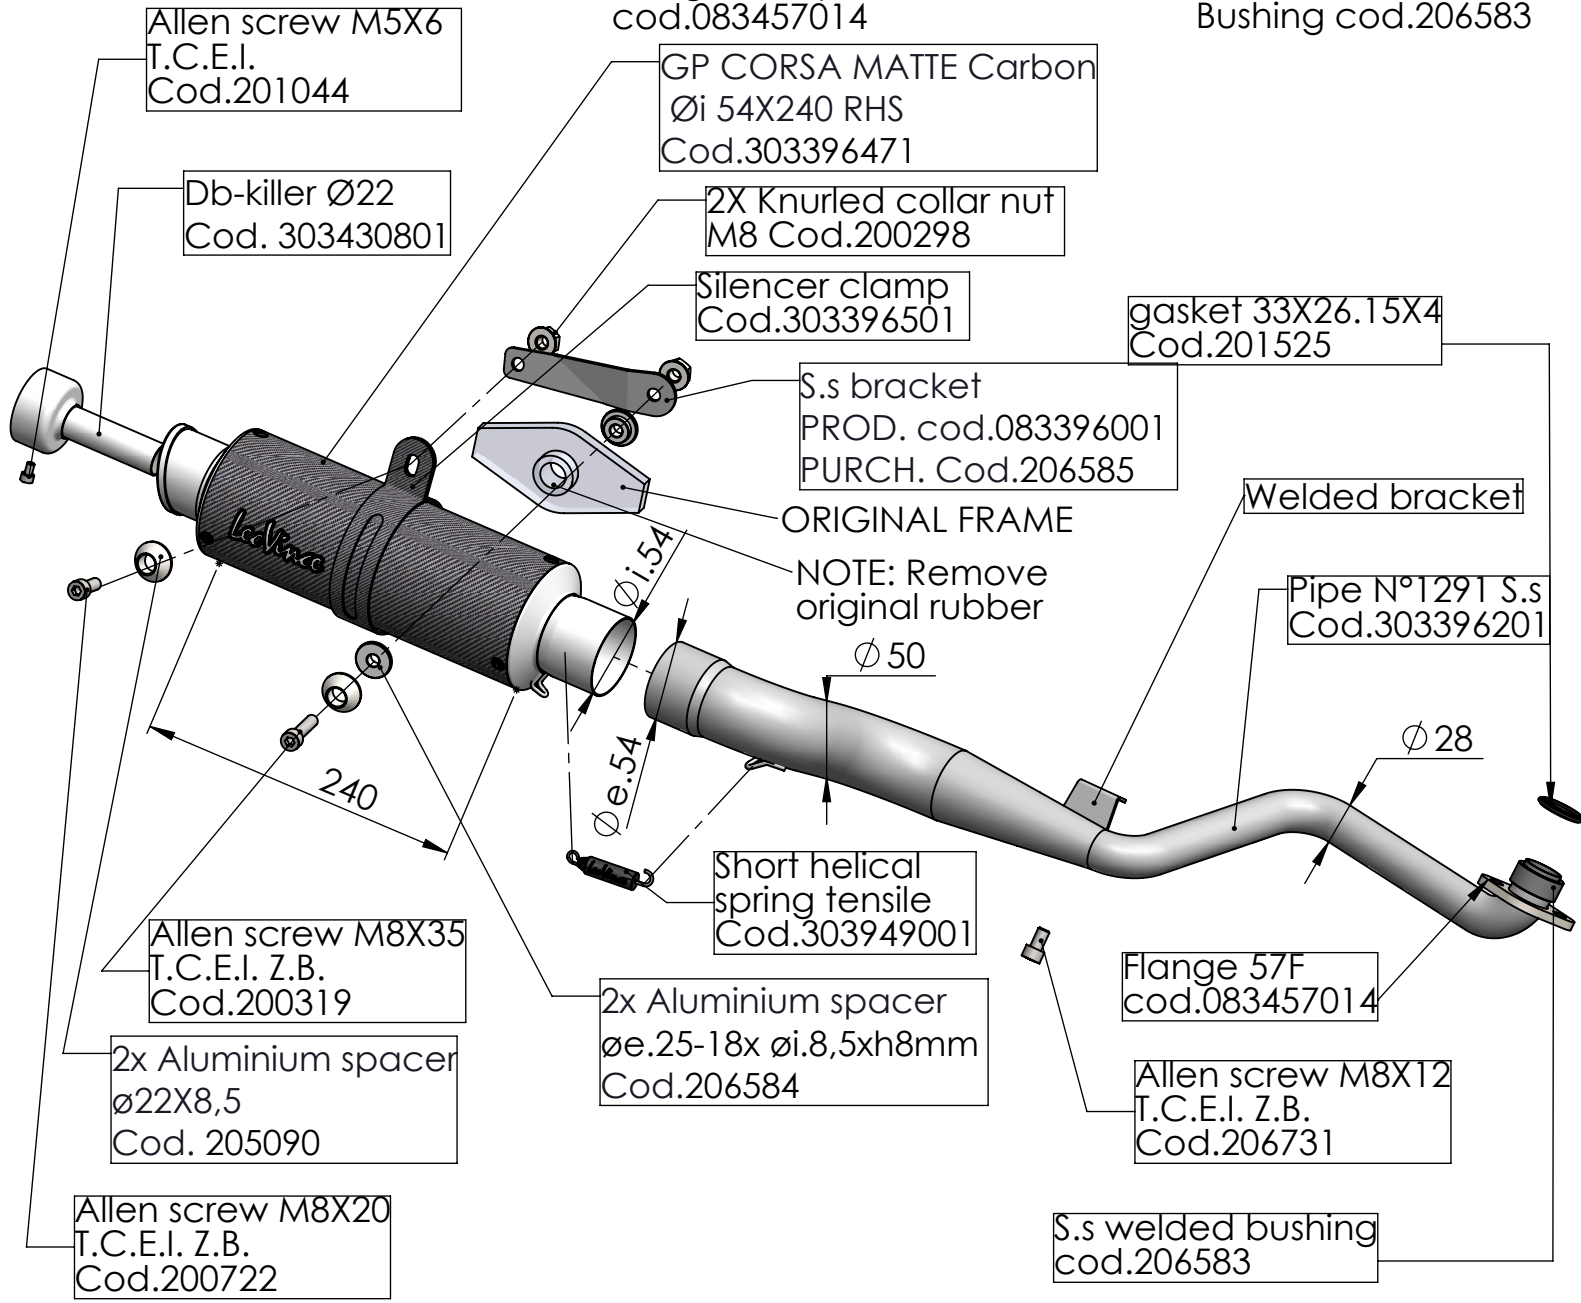

Flange 57F sp.6 mm
cod.083457014

Bushing cod.206583

ART. 3396M

HONDA MSX 125 / GROM

FULL SYSTEM - GP CORSA MATTE - CARBON