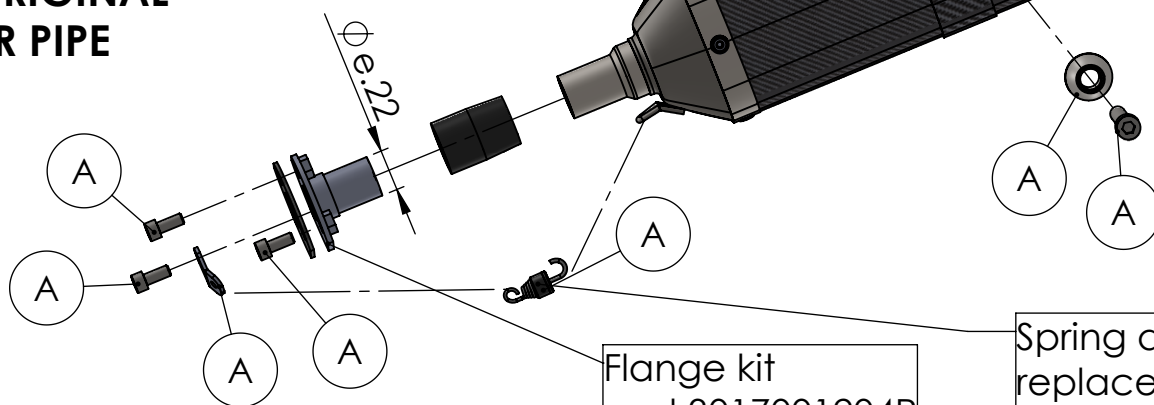

**NB. USE THIS HARDWARE  
WITH LEOVINCE  
HEADER PIPE ART. 80013**

Muffler kit  
cod. 3017001472R

Carbon clamp FX1  
Cod.303828501

Manifold kit  
cod. 3017001202R

300

É13 92R-02 10448

Spring and rubber  
replacement kit  
Cod.303949001R

ORIGINAL FRAME

É13 92R-02 10448

Carbon clamp kit  
cod.303828501R

**NB. USE THIS HARDWARE  
WITH ORIGINAL  
HEADER PIPE**

Flange kit  
cod.3017001204R

Spring and rubber  
replacement kit  
Cod.308574001R

**ART. 17001 - SPARE PART**