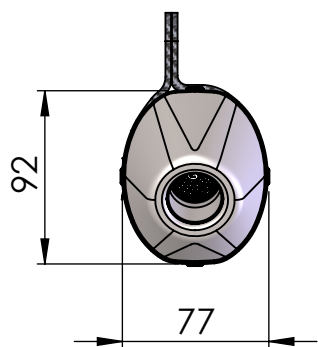

**NB. USE THIS HARDWARE  
WITH LEOVINCE  
HEADER PIPE ART. 80013**

Muffler kit  
cod. 3017001472R

Carbon clamp FX1  
Cod.303828501

Manifold kit  
cod. 3017001202R

300

É13 92R-02 10448

Spring and rubber  
replacement kit  
Cod.303949001R

ORIGINAL FRAME

É13 92R-02 10448

Carbon clamp kit  
cod.303828501R

**NB. USE THIS HARDWARE  
WITH ORIGINAL  
HEADER PIPE**

Flange kit  
cod.3017001204R

Spring and rubber  
replacement kit  
Cod.308574001R

**ART. 17001 - SPARE PART**

DERBI SENDA SM X-TREME/RACING/LIMITED/X-TREME R

APRILIA SX 50 / FACTORY - RX 50 / FACTORY

Ⓐ FITTINGKIT cod.3017001601R