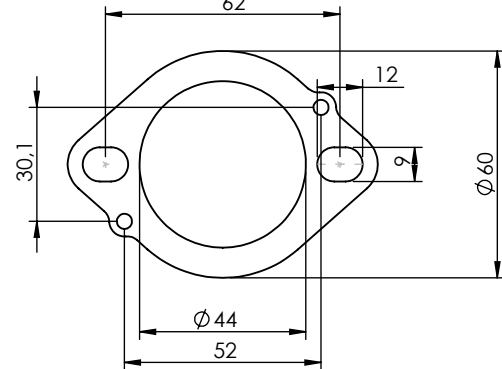

S.S. Bushing
P/N 204833

S.S. Flange 112A
P/N 204569 sp. 5mm

WARNING

Fitting this exhaust system it is advisable to optimize the carburation by remapping the stock ECU or by adopting an additional ECU unit.