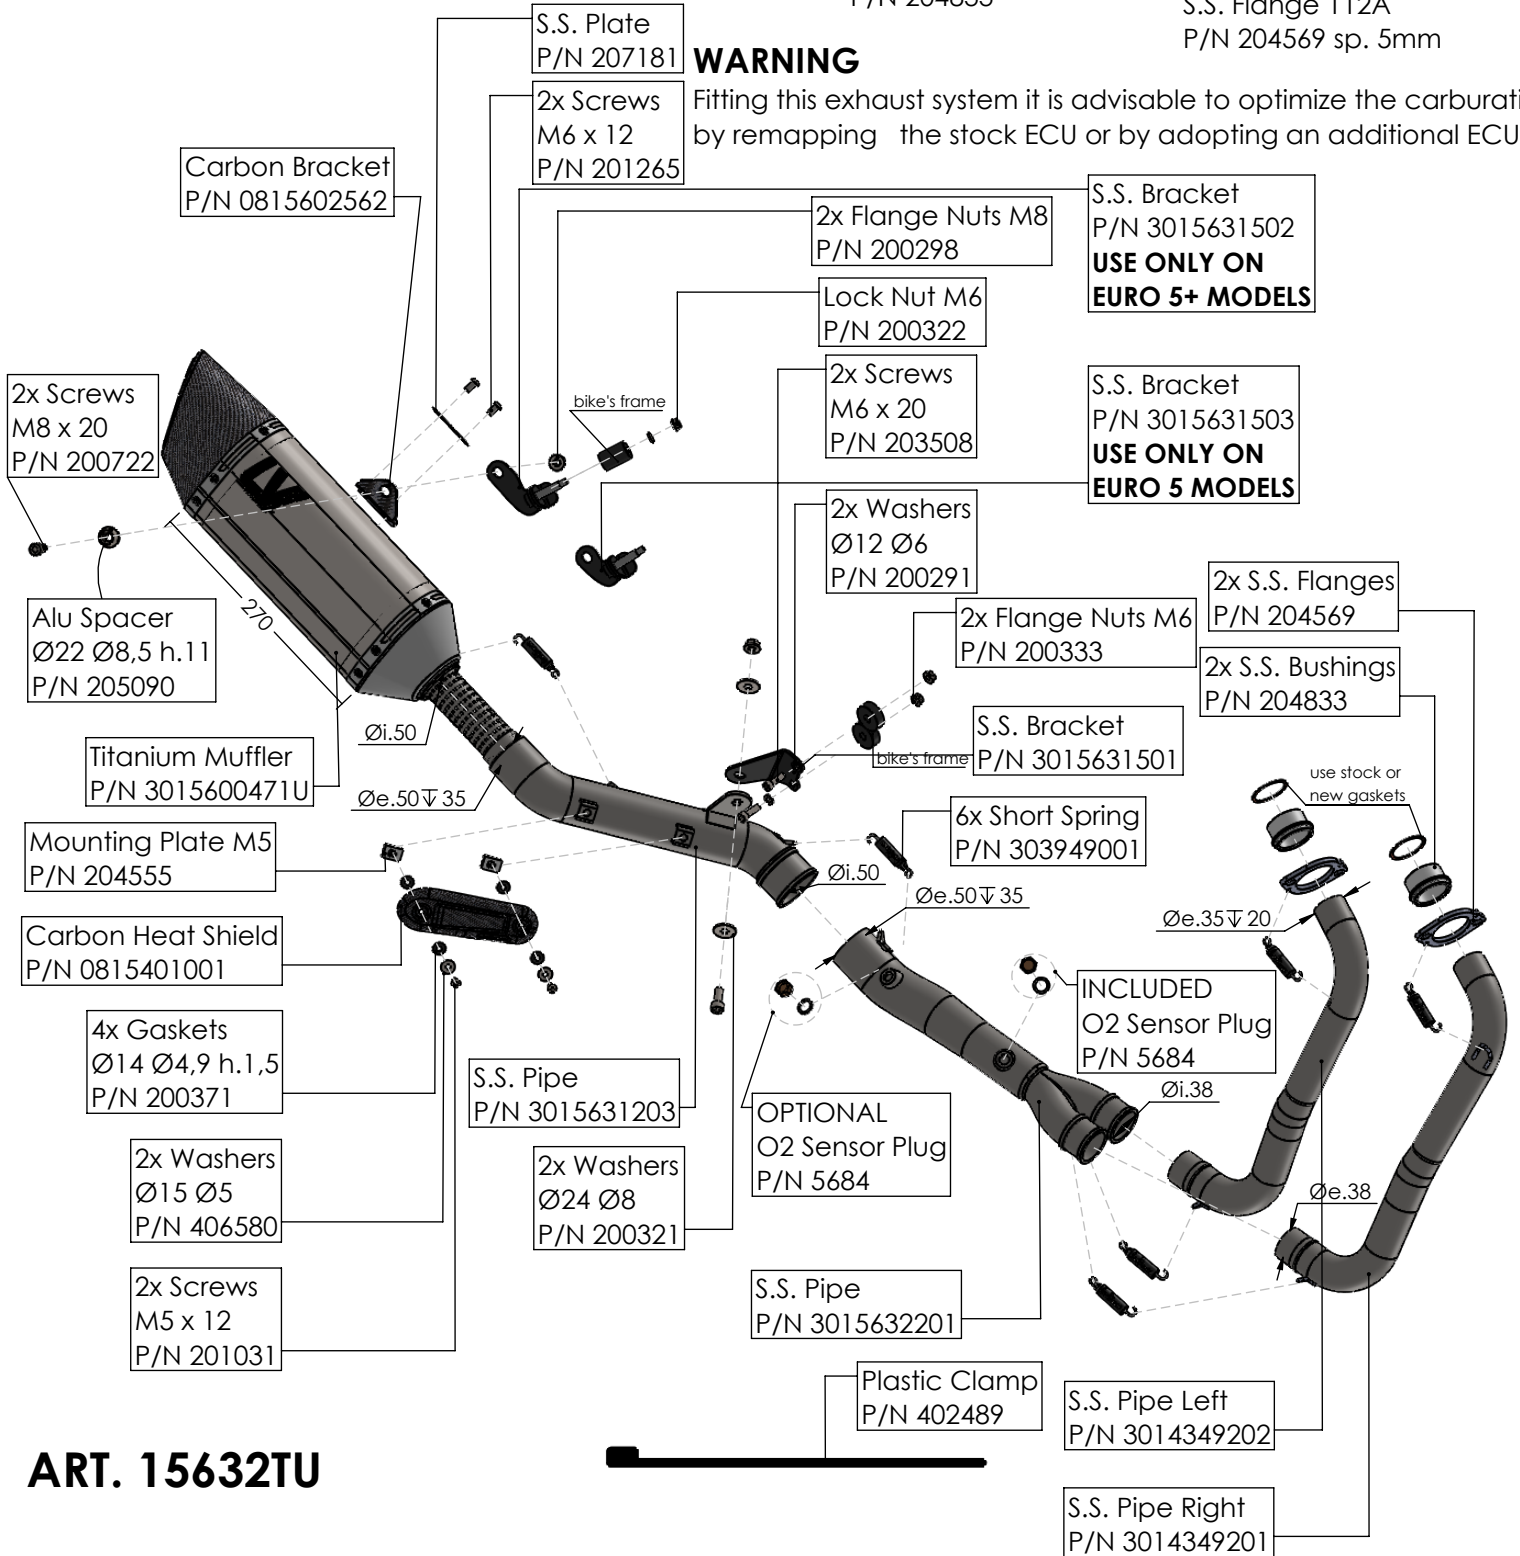

dB-Killer n°79
P/N 3015600801

S.S. Bushing
P/N 204833

S.S. Flange 112A
P/N 204569 sp. 5mm

WARNING

Fitting this exhaust system it is advisable to optimize the carburation by remapping the stock ECU or by adopting an additional ECU unit.

ART. 15632TU

YAMAHA MT-07

(also fits 35kW version) (Attention! Installation on vehicles equipped with dual lambda sensors may cause the "Check Engine" light to come on)

FULL SYSTEM LV-14R TITANIUM

dB-Killer n°79
P/N 3015600801

ART. 15632TU

YAMAHA TRACER 7 (Fit with original panniers **ONLY 2020-2024 VERSIONS**)
(also fits 35kW version) (Attention! Installation on vehicles equipped with dual lambda sensors may cause the "Check Engine" light to come on)

FULL SYSTEM LV-14R TITANIUM