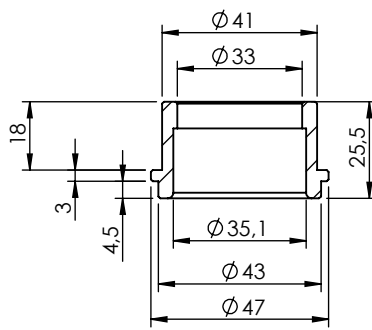

S.S. Bushing
P/N 204833

S.S. Flange 112A
P/N 204569 sp. 5mm

WARNING

Fitting this exhaust system it is advisable to optimize the carburation by remapping the stock ECU or by adopting an additional ECU unit.