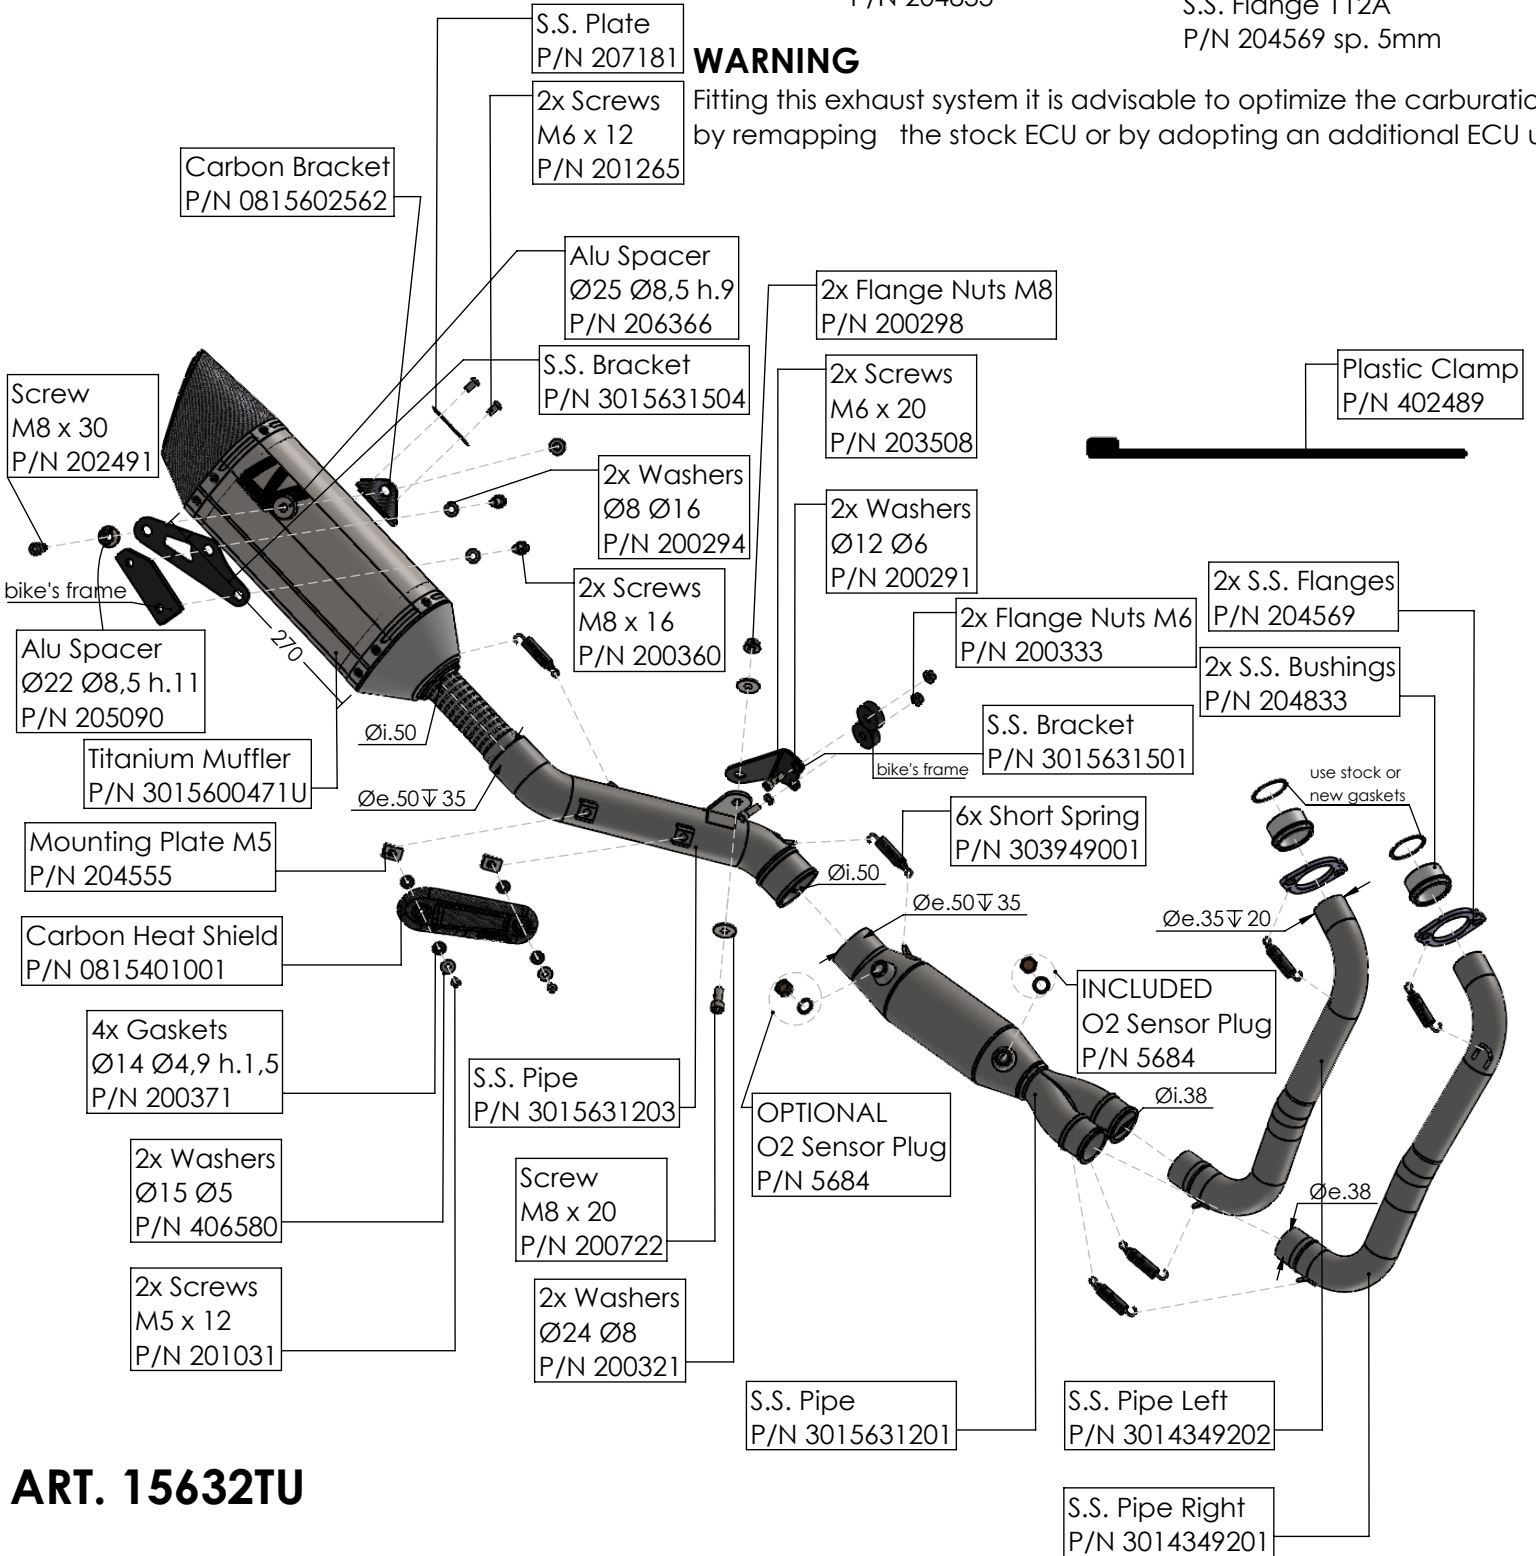

dB-Killer n°79
P/N 3015600801

S.S. Bushing
P/N 204833

S.S. Flange 112A
P/N 204569 sp. 5mm

WARNING

Fitting this exhaust system it is advisable to optimize the carburation by remapping the stock ECU or by adopting an additional ECU unit.

ART. 15632TU

YAMAHA MT-07

(also fits 35kW version) (Attention! Installation on vehicles equipped with dual lambda sensors may cause the "Check Engine" light to come on)

FULL SYSTEM LV-14R TITANIUM

dB-Killer n°79
P/N 3015600801

ART. 15632TU

YAMAHA TRACER 7 (Fit with original panniers **ONLY 2020-2024 VERSIONS**)
(also fits 35kW version) (Attention! Installation on vehicles equipped with dual lambda sensors may cause the "Check Engine" light to come on)

FULL SYSTEM LV-14R TITANIUM