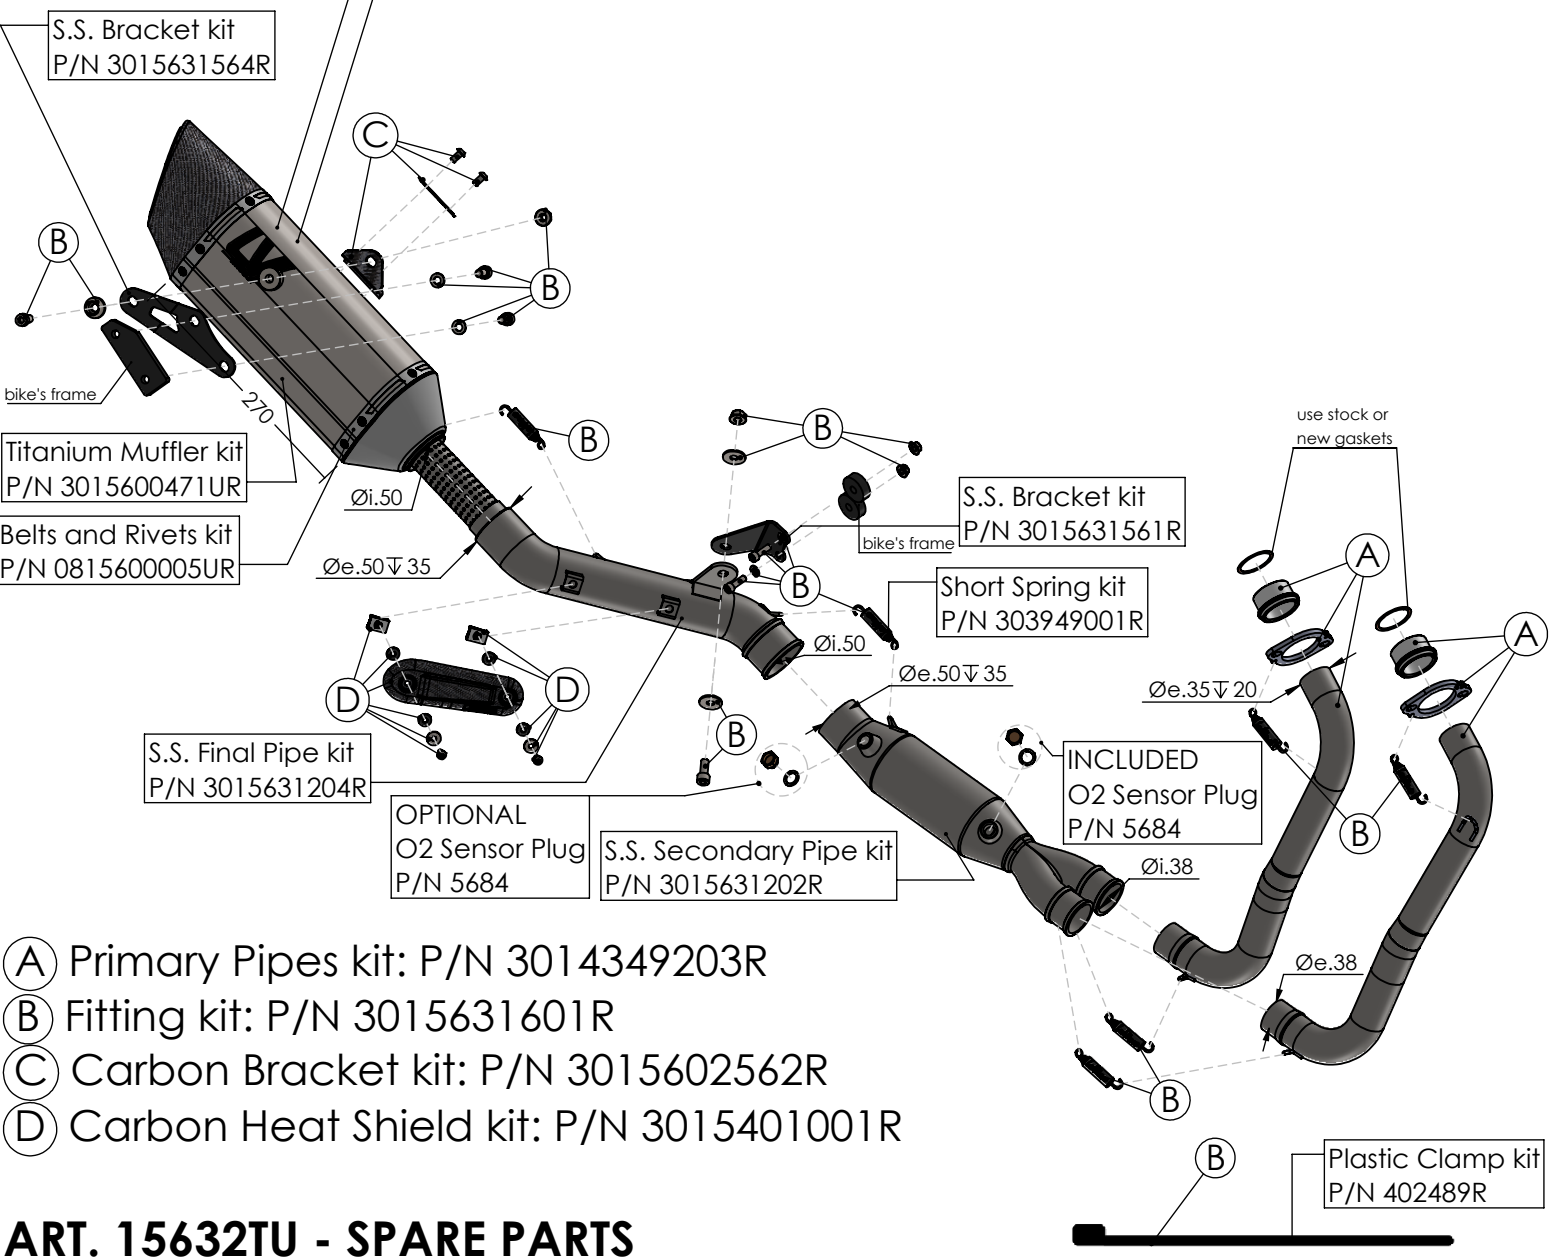

WARNING
Fitting this exhaust system it is advisable to optimize the carburation by remapping the stock ECU or by adopting an additional ECU unit.

- (A) Primary Pipes kit: P/N 3014349203R
- (B) Fitting kit: P/N 3015631601R
- (C) Carbon Bracket kit: P/N 3015602562R
- (D) Carbon Heat Shield kit: P/N 3015401001R

ART. 15632TU - SPARE PARTS

YAMAHA TRACER 7 (Fit with original panniers **ONLY 2020-2024 VERSIONS**)
(also fits 35kW version) (Attention! Installation on vehicles equipped with dual lambda sensors may cause the "Check Engine" light to come on)

FULL SYSTEM LV-14R TITANIUM