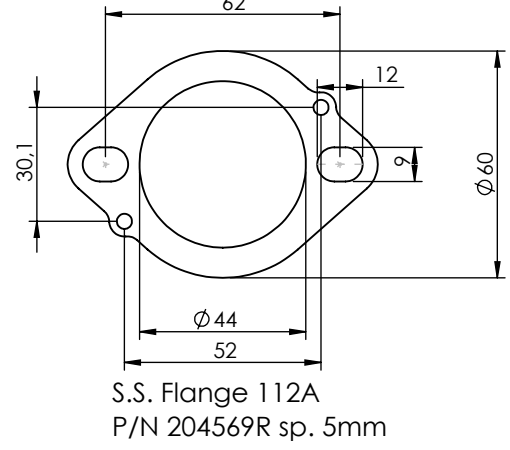

dB-Killer n°79 kit
P/N 3015600801R

S.S. End Cap kit
P/N 3015600711R

Carbon End Cap kit
P/N 3015600701R

S.S. Bushing
P/N 204833R

S.S. Flange 112A
P/N 204569R sp. 5mm

WARNING

Fitting this exhaust system it is advisable to optimize the carburation by remapping the stock ECU or by adopting an additional ECU unit.

Outer Sleeve kit
P/N 081560007VLR

Wool Repack kit
P/N 414205R

S.S. Bracket kit
P/N 3015631564R

S.S. Muffler kit
P/N 3015600485UR

Belts and Rivets kit
P/N 0815600005UR

S.S. Final Pipe kit
P/N 3015631204R

OPTIONAL
O2 Sensor Plug
P/N 5684

ART. 15632BU - SPARE PARTS

YAMAHA TRACER 7 (Fit with original panniers **ONLY 2020-2024 VERSIONS**)
(also fits 35kW version) (Attention! Installation on vehicles equipped with dual lambda sensors may cause the "Check Engine" light to come on)