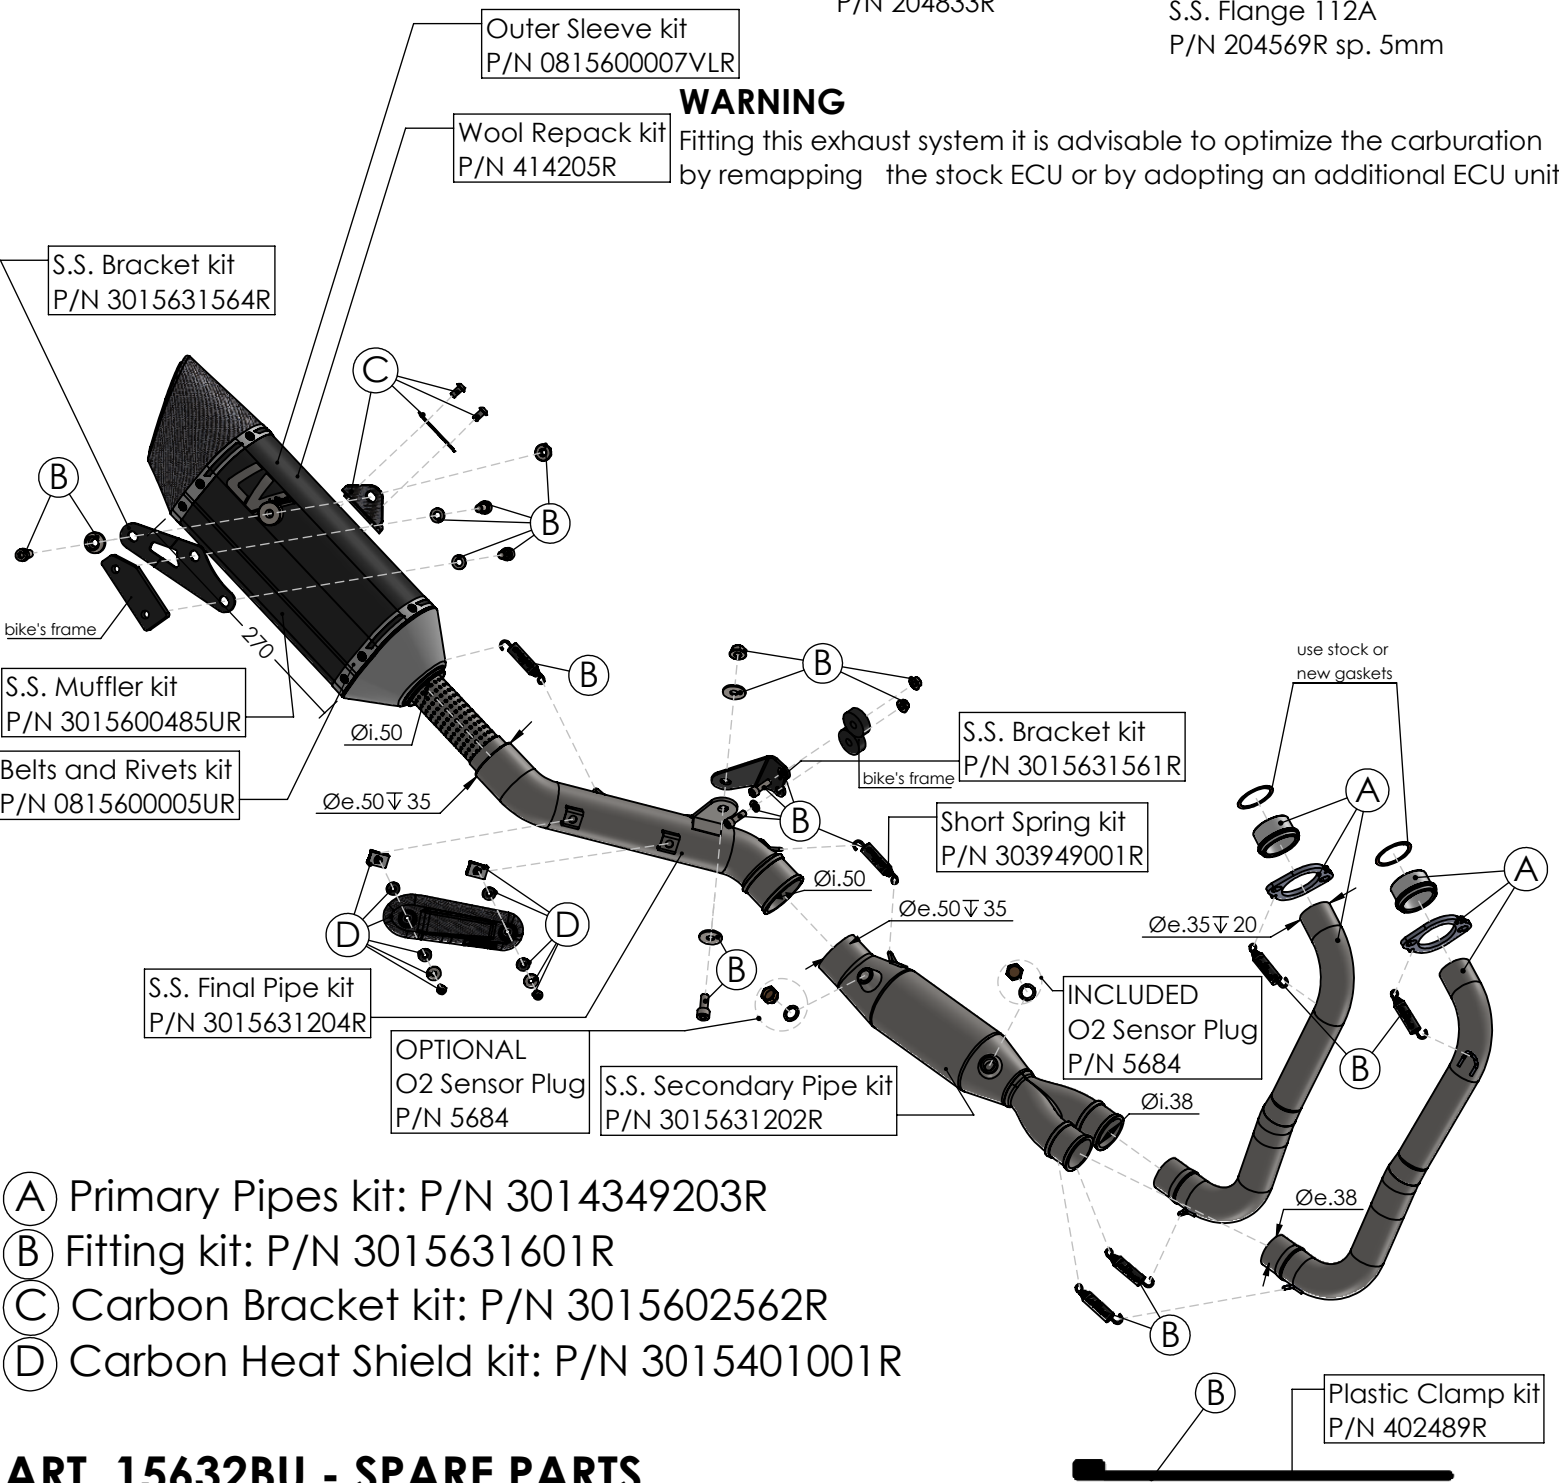

dB-Killer n°79 kit
P/N 3015600801R

S.S. End Cap kit
P/N 3015600711R

Carbon End Cap kit
P/N 3015600701R

S.S. Bushing
P/N 204833R

S.S. Flange 112A
P/N 204569R sp. 5mm

WARNING

Fitting this exhaust system it is advisable to optimize the carburation by remapping the stock ECU or by adopting an additional ECU unit.

Outer Sleeve kit
P/N 081560007VLR

Wool Repack kit
P/N 414205R

S.S. Bracket kit
P/N 3015631564R

S.S. Muffler kit
P/N 3015600485UR

Belts and Rivets kit
P/N 0815600005UR

S.S. Final Pipe kit
P/N 3015631204R

OPTIONAL
O2 Sensor Plug
P/N 5684

S.S. Secondary Pipe kit
P/N 3015631202R

S.S. Bracket kit
P/N 3015631561R

Short Spring kit
P/N 303949001R

INCLUDED
O2 Sensor Plug
P/N 5684

Plastic Clamp kit
P/N 402489R

- (A) Primary Pipes kit: P/N 3014349203R
- (B) Fitting kit: P/N 3015631601R
- (C) Carbon Bracket kit: P/N 3015602562R
- (D) Carbon Heat Shield kit: P/N 3015401001R

ART. 15632BU - SPARE PARTS

YAMAHA TRACER 7 (Fit with original panniers **ONLY 2020-2024 VERSIONS**)
(also fits 35kW version) (Attention! Installation on vehicles equipped with dual lambda sensors may cause the "Check Engine" light to come on)