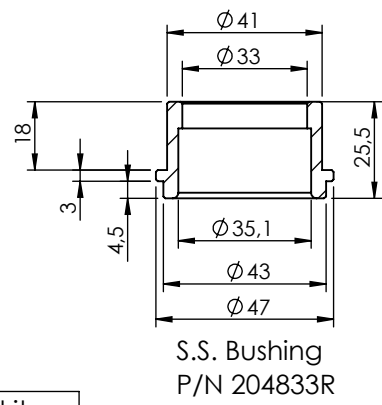

dB-Killer n°79 kit
P/N 3015600801R

S.S. End Cap kit
P/N 3015600711R

Carbon End Cap kit
P/N 3015600701R

S.S. Bushing
P/N 204833R

S.S. Flange 112A
P/N 204569R sp. 5mm

WARNING

Fitting this exhaust system it is advisable to optimize the carburation by remapping the stock ECU or by adopting an additional ECU unit.

Outer Sleeve kit
P/N 081560007VLR

Wool Repack kit
P/N 414205R

S.S. Bracket kit
P/N 3015631564R

S.S. Muffler kit
P/N 3015600485UR

Belts and Rivets kit
P/N 0815600005UR

S.S. Final Pipe kit
P/N 3015631204R

OPTIONAL
O2 Sensor Plug
P/N 5684

ART. 15632BU - SPARE PARTS

YAMAHA TRACER 7 (Fit with original panniers **ONLY 2020-2024 VERSIONS**)
(also fits 35kW version) (Attention! Installation on vehicles equipped with dual lambda sensors may cause the "Check Engine" light to come on)