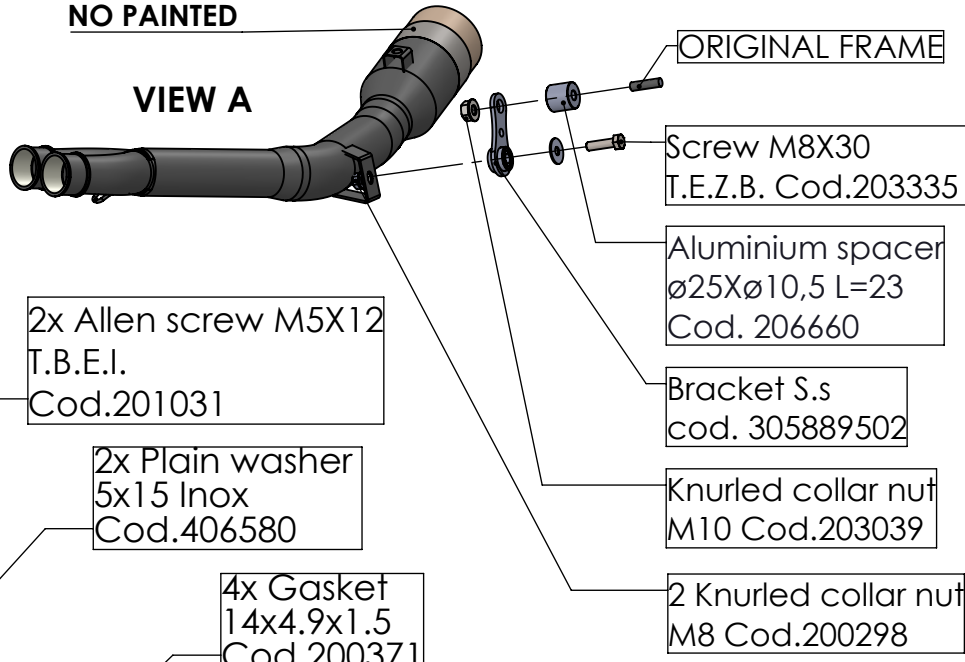

***N.B. WARNING! FOR INSTALLATION ON MODEL 2022 -->**
 it is essential to use the bracket cod.3015305501 on the manifold to avoid damaging the original fairing.

NO PAINTED

VIEW A

LV-12 silencer RHS
 S.s. Black
 Cod.3015305485

Aluminium spacer
 ø27X8,5 Cod. 204321

Aluminium spacer
 ø25-18 L=40 ø8,5
 Cod. 202499

3x Short helical
 spring tensile
 cod. 303949001

Allen screw M8X65
 T.C.E.I.Z.B.
 Cod.201222

ART. 15305FB

YAMAHA T-MAX 560/TECH MAX

SLIP-ON - LV-12 - FULL BLACK

WARNING

it is advisable to optimize the carburation by remapping the stock ECU or by adopting an additional ECU unit.