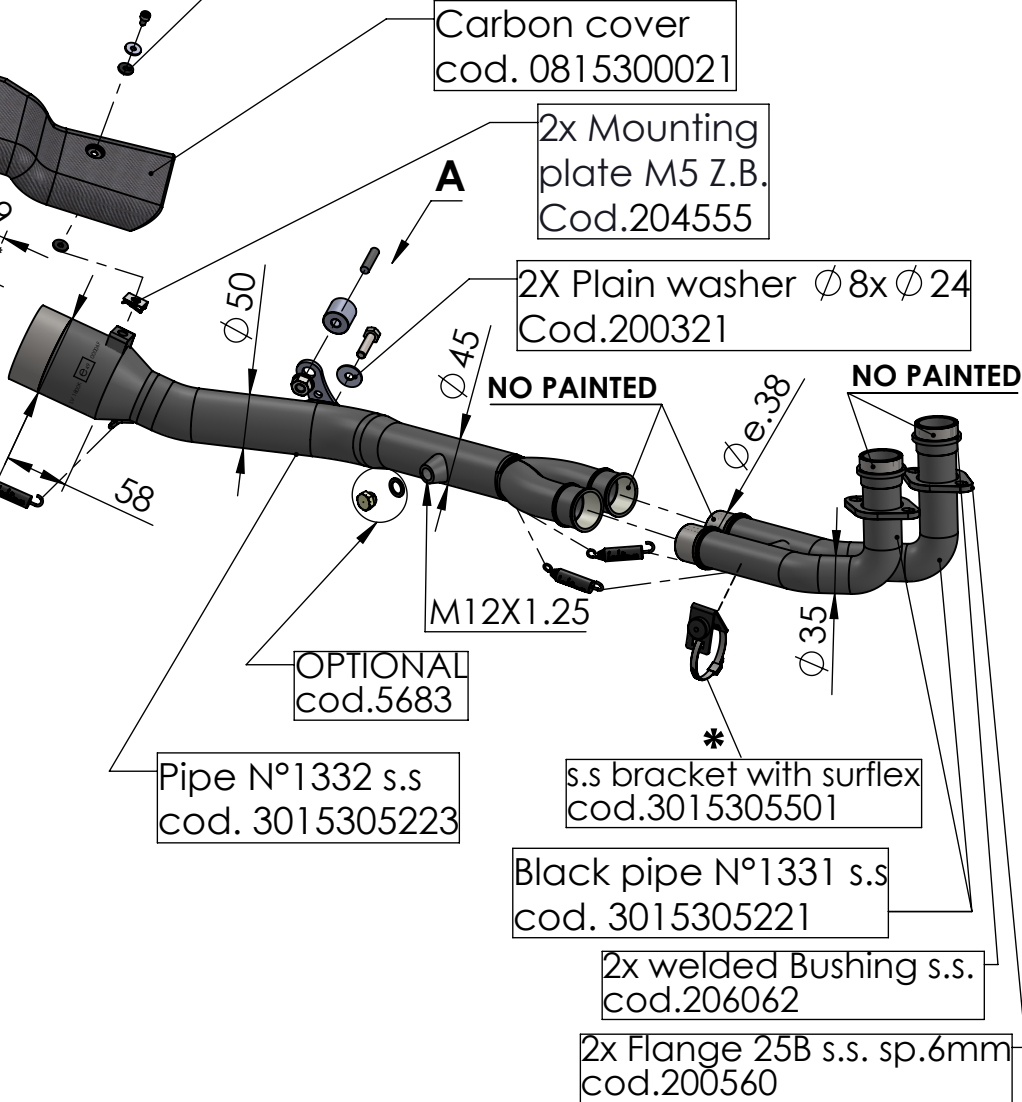

***N.B. WARNING! FOR INSTALLATION ON MODEL 2022 -->**
 it is essential to use the bracket cod.3015305501 on the manifold to avoid damaging the original fairing.

NO PAINTED

VIEW A

LV-12 silencer RHS
 S.s. Black
 Cod.3015305485

Aluminium spacer
 ø27X8,5 Cod. 204321

Aluminium spacer
 ø25-18 L=40 ø8,5
 Cod. 202499

3x Short helical
 spring tensile
 cod. 303949001

Allen screw M8X65
 T.C.E.I.Z.B.
 Cod.201222

ART. 15305FB

YAMAHA T-MAX 560/TECH MAX

SLIP-ON - LV-12 - FULL BLACK

WARNING

it is advisable to optimize the carburation by remapping the stock ECU or by adopting an additional ECU unit.