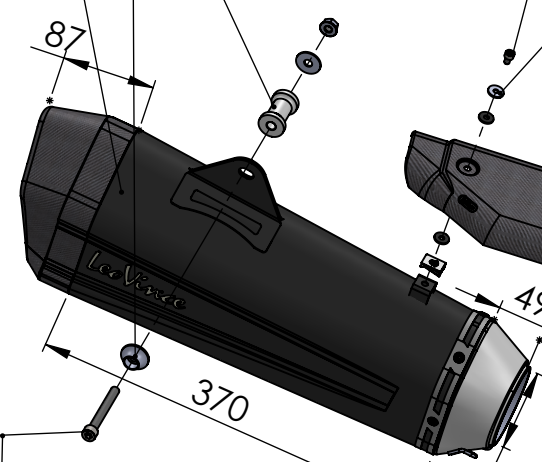

***N.B. WARNING! FOR INSTALLATION ON MODEL 2022 -->**
 it is essential to use the bracket cod.3015305501 on the manifold to avoid damaging the original fairing.

NO PAINTED

VIEW A

LV-12 silencer RHS
 S.s. Black
 Cod.3015305485

Aluminium spacer
 ø27X8,5 Cod. 204321

Aluminium spacer
 ø25-18 L=40 ø8,5
 Cod. 202499

3x Short helical
 spring tensile
 cod. 303949001

Allen screw M8X65
 T.C.E.I.Z.B.
 Cod.201222

ART. 15305FB

YAMAHA T-MAX 560/TECH MAX

SLIP-ON - LV-12 - FULL BLACK

WARNING

it is advisable to optimize the carburation by remapping the stock ECU or by adopting an additional ECU unit.