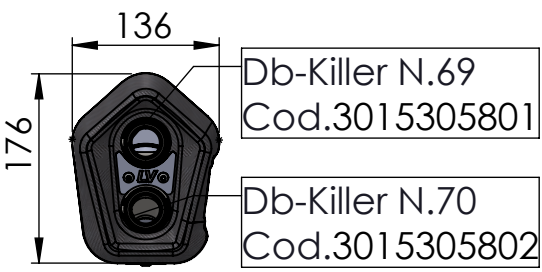

***N.B. WARNING! FOR INSTALLATION ON MODEL 2022 -->**
 it is essential to use the bracket cod.3015305501 on the manifold to avoid damaging the original fairing.

NO PAINTED

VIEW A

LV-12 silencer RHS
 S.s. Black
 Cod.3015305485

Aluminium spacer
 ø27X8,5 Cod. 204321

Aluminium spacer
 ø25-18 L=40 ø8,5
 Cod. 202499

3x Short helical
 spring tensile
 cod. 303949001

Allen screw M8X65
 T.C.E.I.Z.B.
 Cod.201222

ART. 15305FB

YAMAHA T-MAX 560/TECH MAX