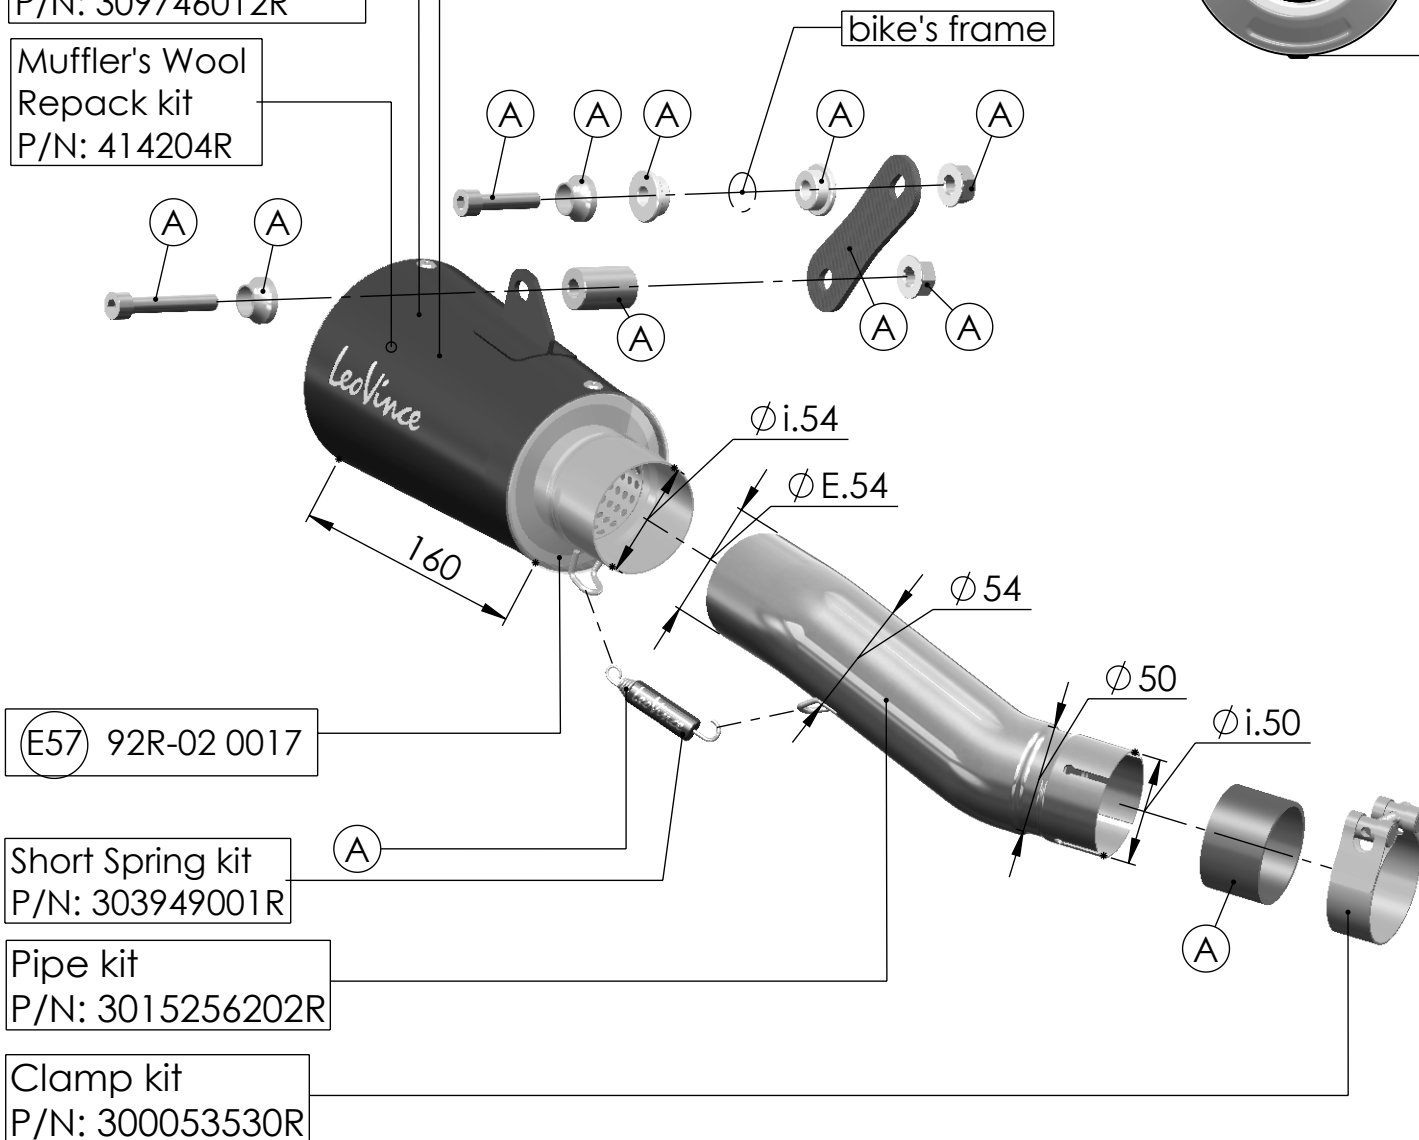

S.S.BLACK
Complete Muffler kit
P/N: 309746485R

Outer Sleeve L160 kit
S.S.BLACK
P/N: 309746012R

Muffler's Wool
Repack kit
P/N: 414204R

End Cap kit
P/N: 309746701R

(A) Fitting Kit P/N: 3015256601R

ART. 15256B - SPARE PARTS

CF MOTO 700 CL-X HERITAGE / SPORT (also fits 35 kW version)

SLIP-ON LV-10 S.S.BLACK APPROVED