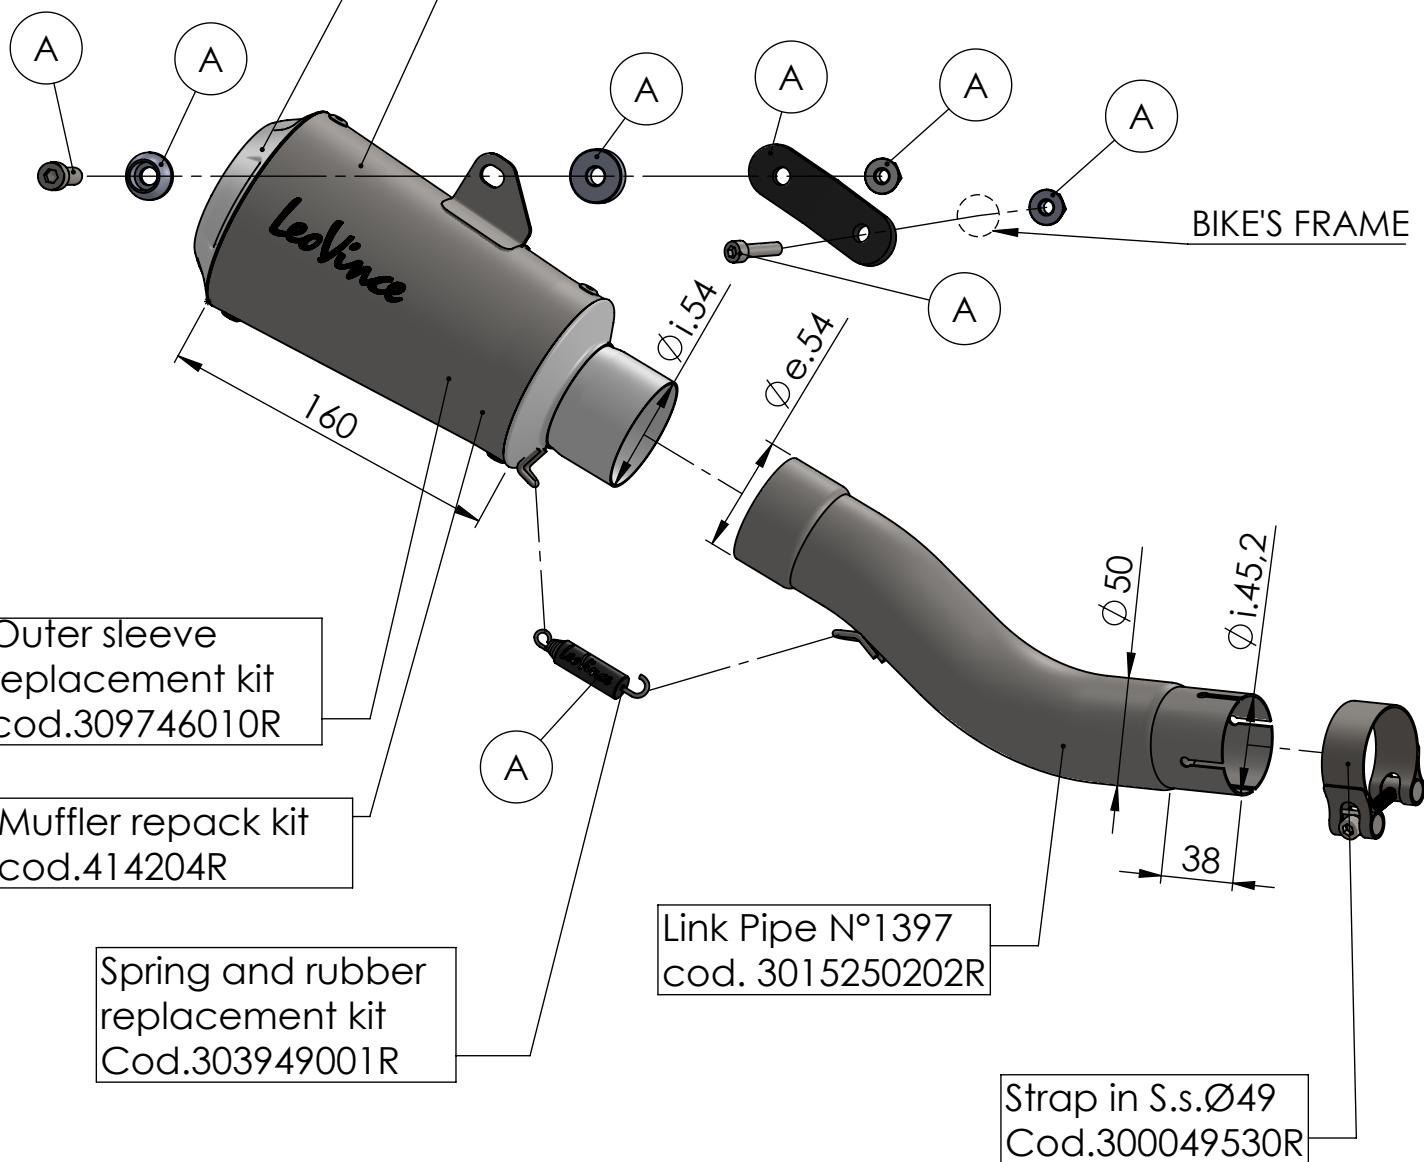

S.s end cup set
cod.309746701R

Muffler kit
Cod.309746481R

ART. 15250 - SPARE PARTS

DUCATI SCRAMBLER 800 ICON / ICON DARK / NIGHTSHIFT /
URBAN MOTARD (also fits 35kW version)

(A) FITTING KIT cod.3015250601R