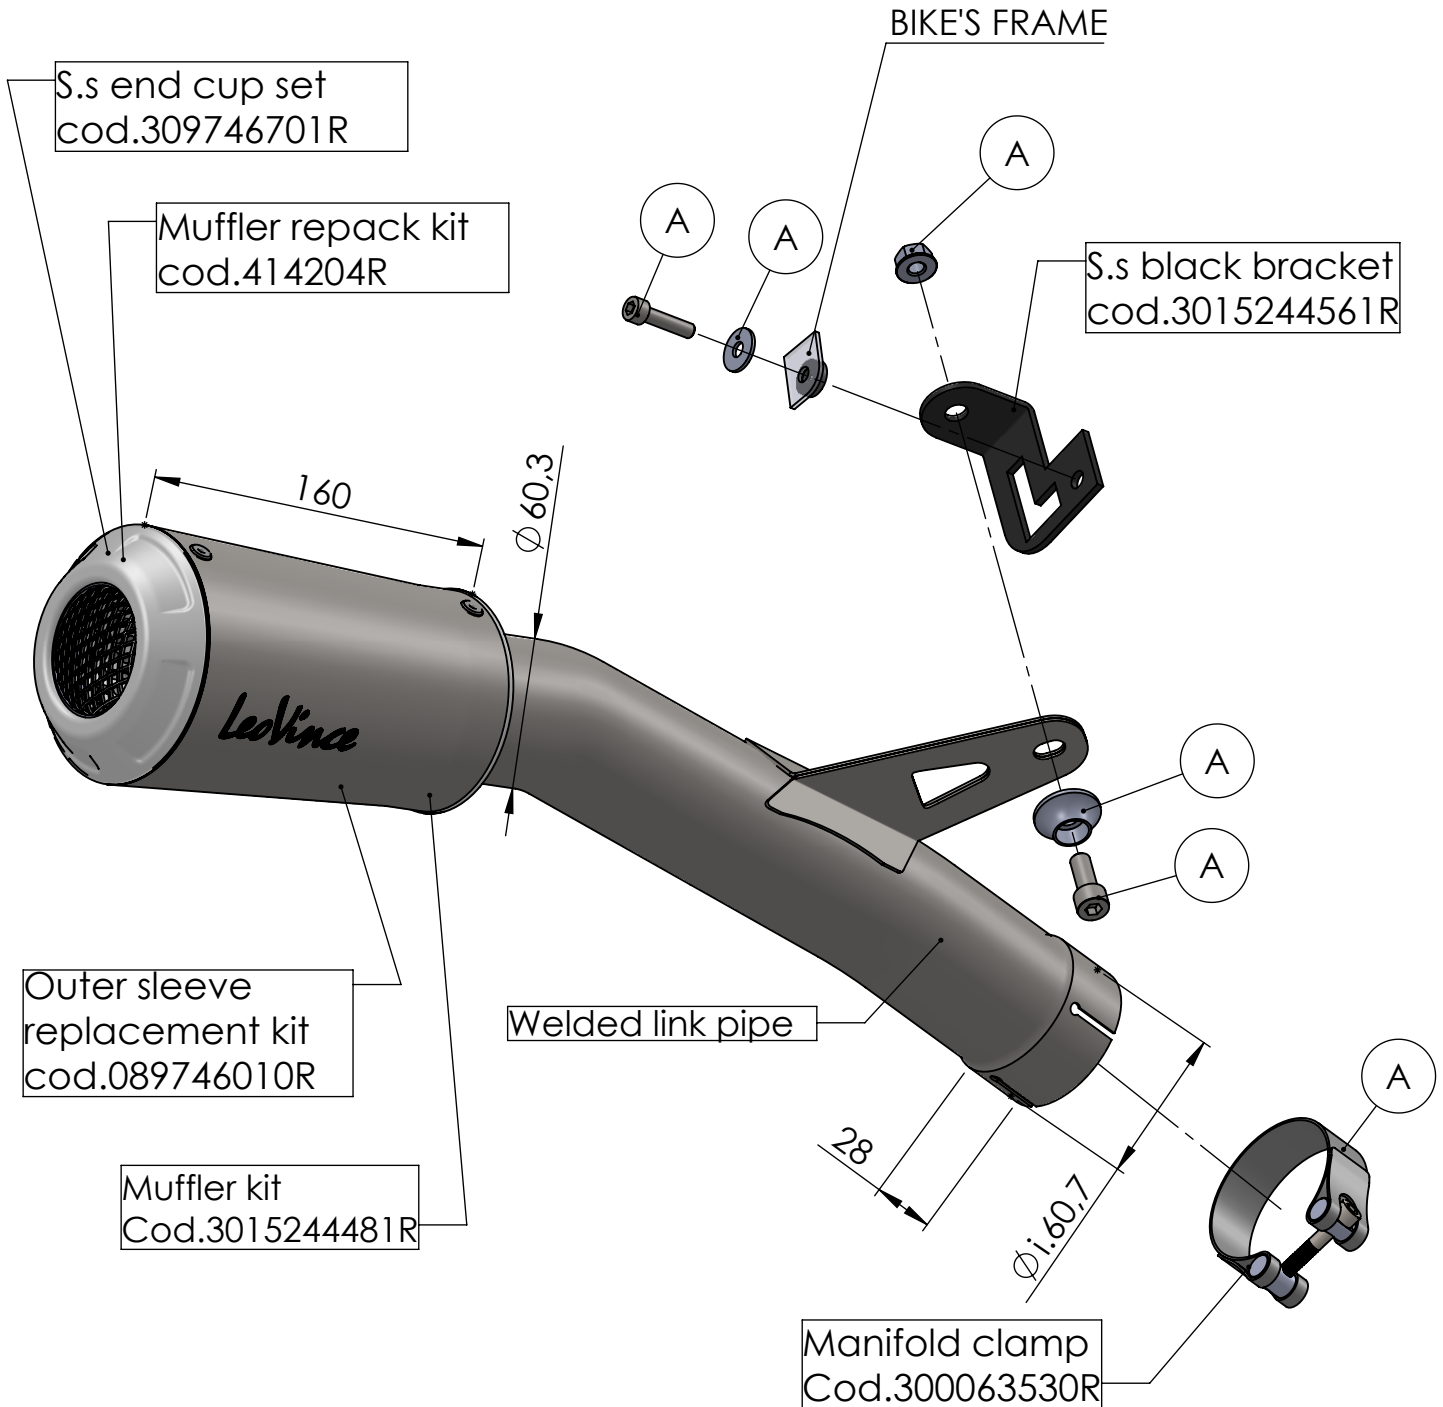

VALVE BLOCK-OFF cod. 3015302002R

## ART.15244 SPARE PARTS

HONDA CBR 1000 RR-R FIREBLADE/SP

**WARNING:**  
REMOVE ORIGINAL  
GRAPHITE BUSHING

(A) FITTING KIT cod. 3015244601R