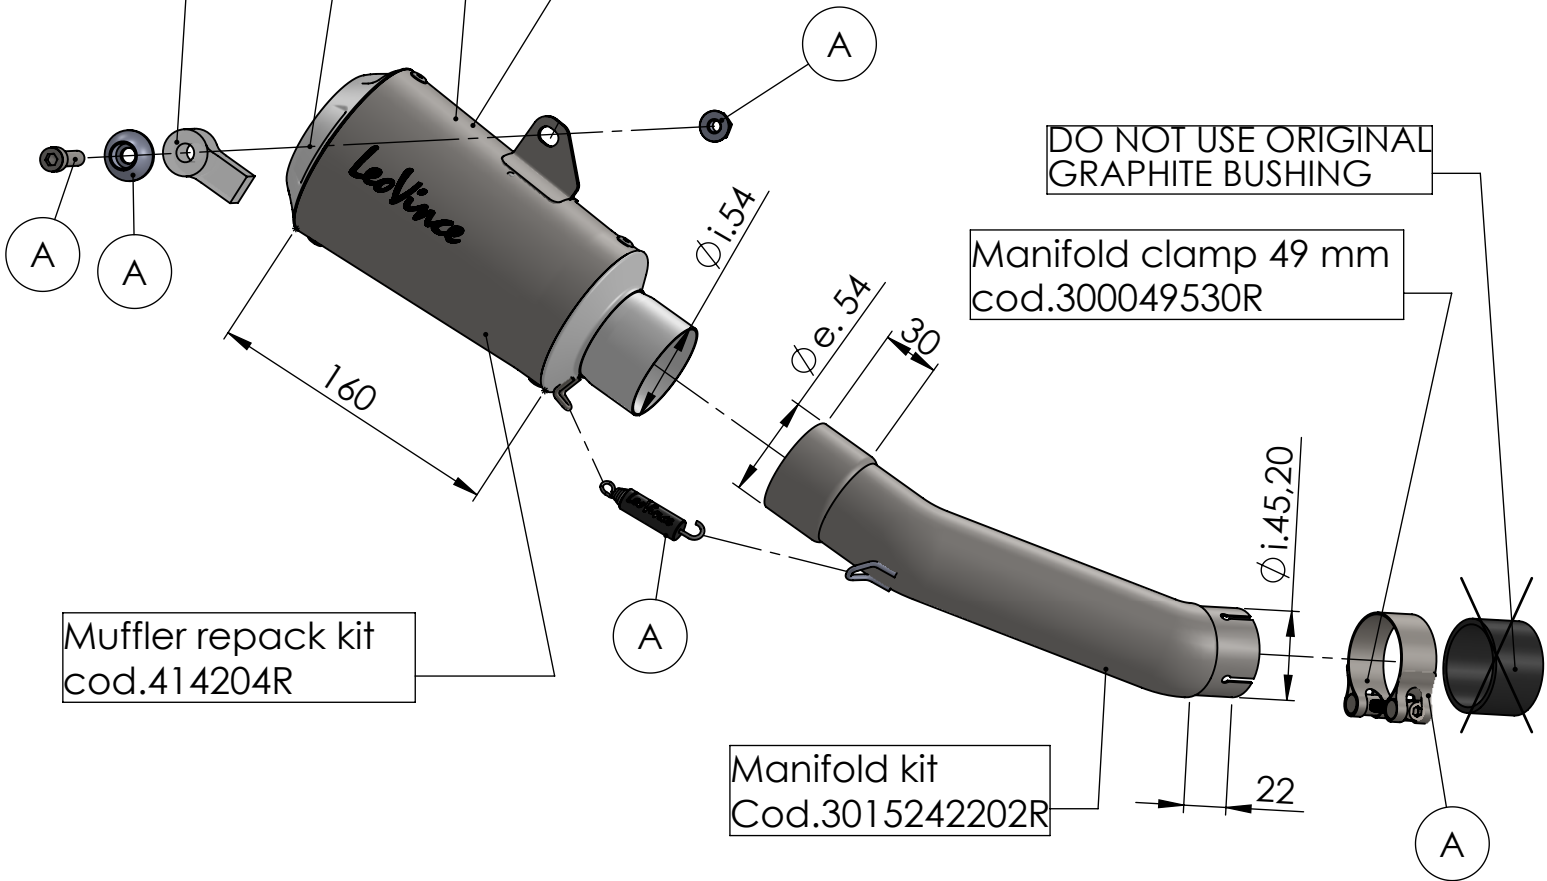

ORIGINAL FRAME

S.s end cup set
cod.309746701R

Muffler kit
Cod.309746481R

Outer sleeve
replacement kit
cod.309746010R

DO NOT USE ORIGINAL
GRAPHITE BUSHING

Manifold clamp 49 mm
cod.300049530R

Muffler repack kit
cod.414204R

Manifold kit
Cod.3015242202R

ART.15242 - SPARE PARTS

HUSQVARNA SVARTPILEN / VITPILEN 125 / 401

Ⓐ FITTING KIT cod.3015242601R