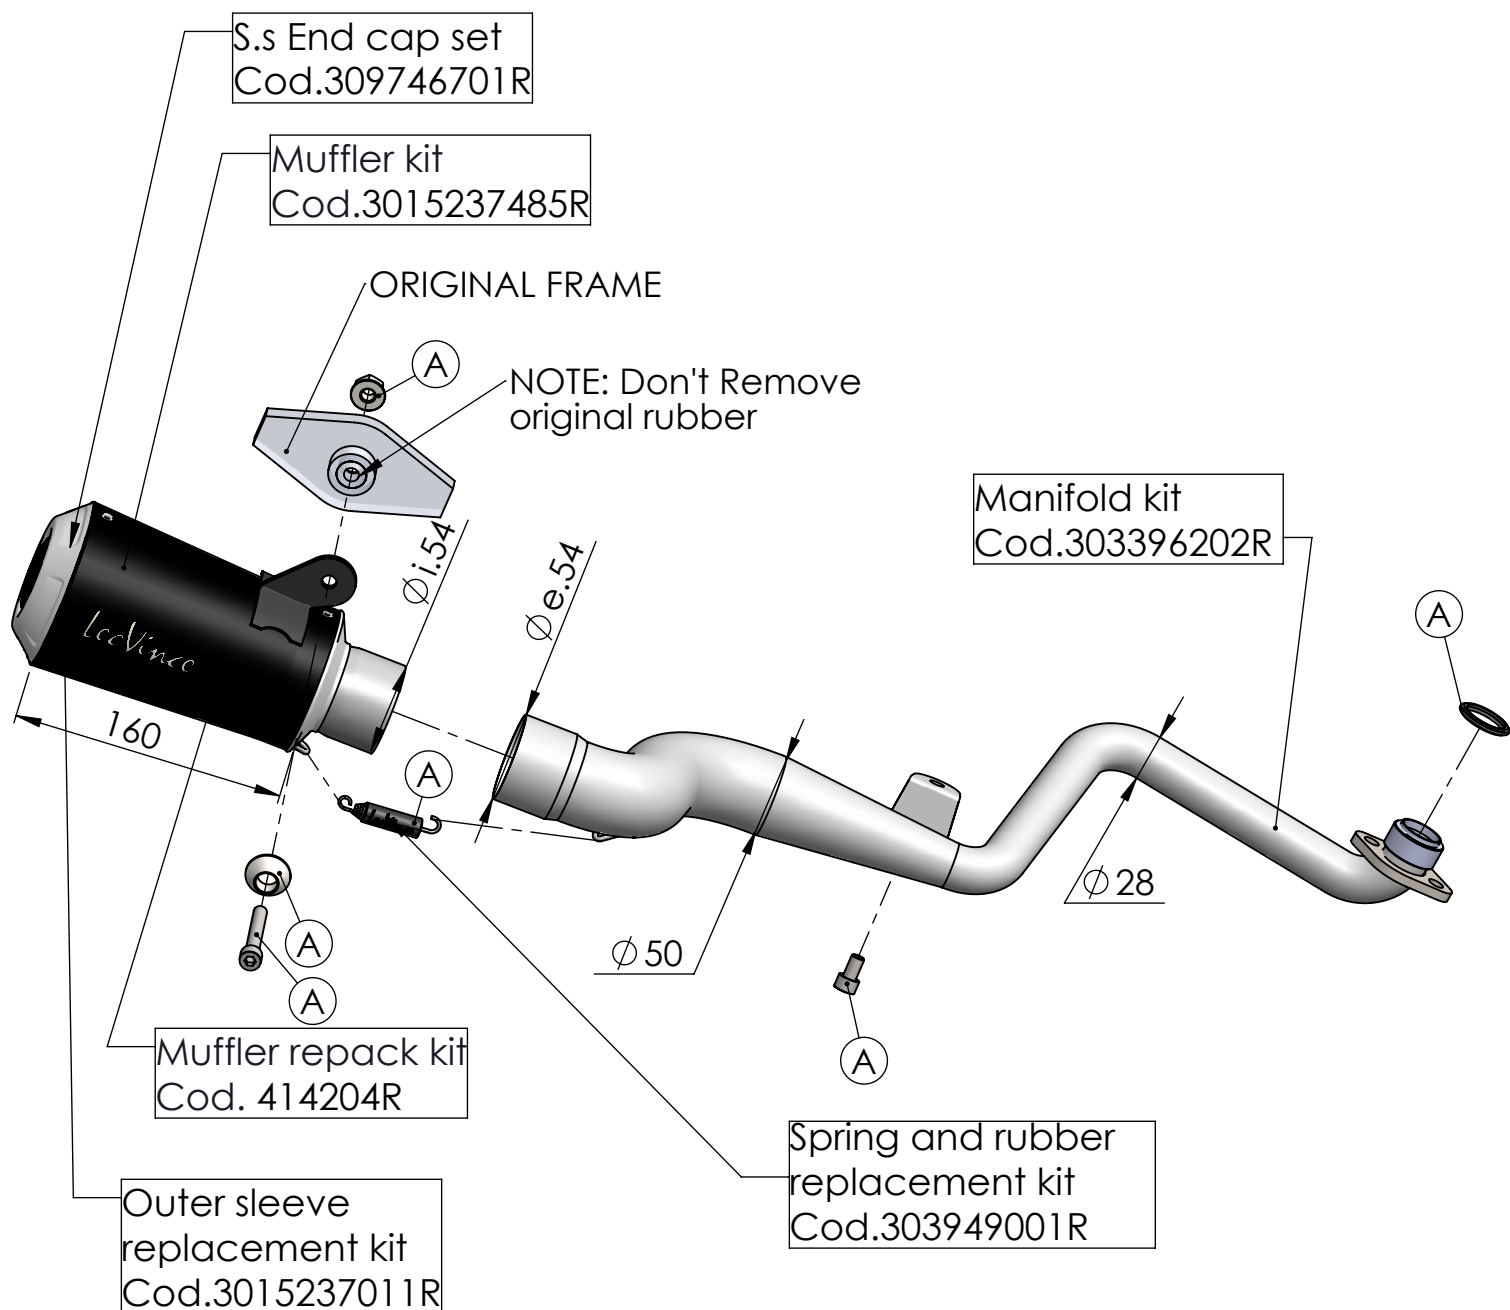

Flange 57F sp.6 mm
cod.083457014

Bushing cod.206583

ART. 15237B SPARE PARTS

HONDA MSX 125 / GROM

Ⓐ FITTING KIT Cod. 3015237601R