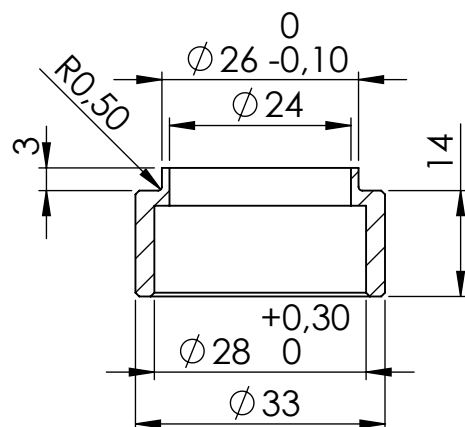

Flange 57F sp.6 mm
cod.083457014

Bushing cod.206583

ART. 15237B SPARE PARTS

HONDA MSX 125 / GROM

Ⓐ FITTING KIT Cod. 3015237601R