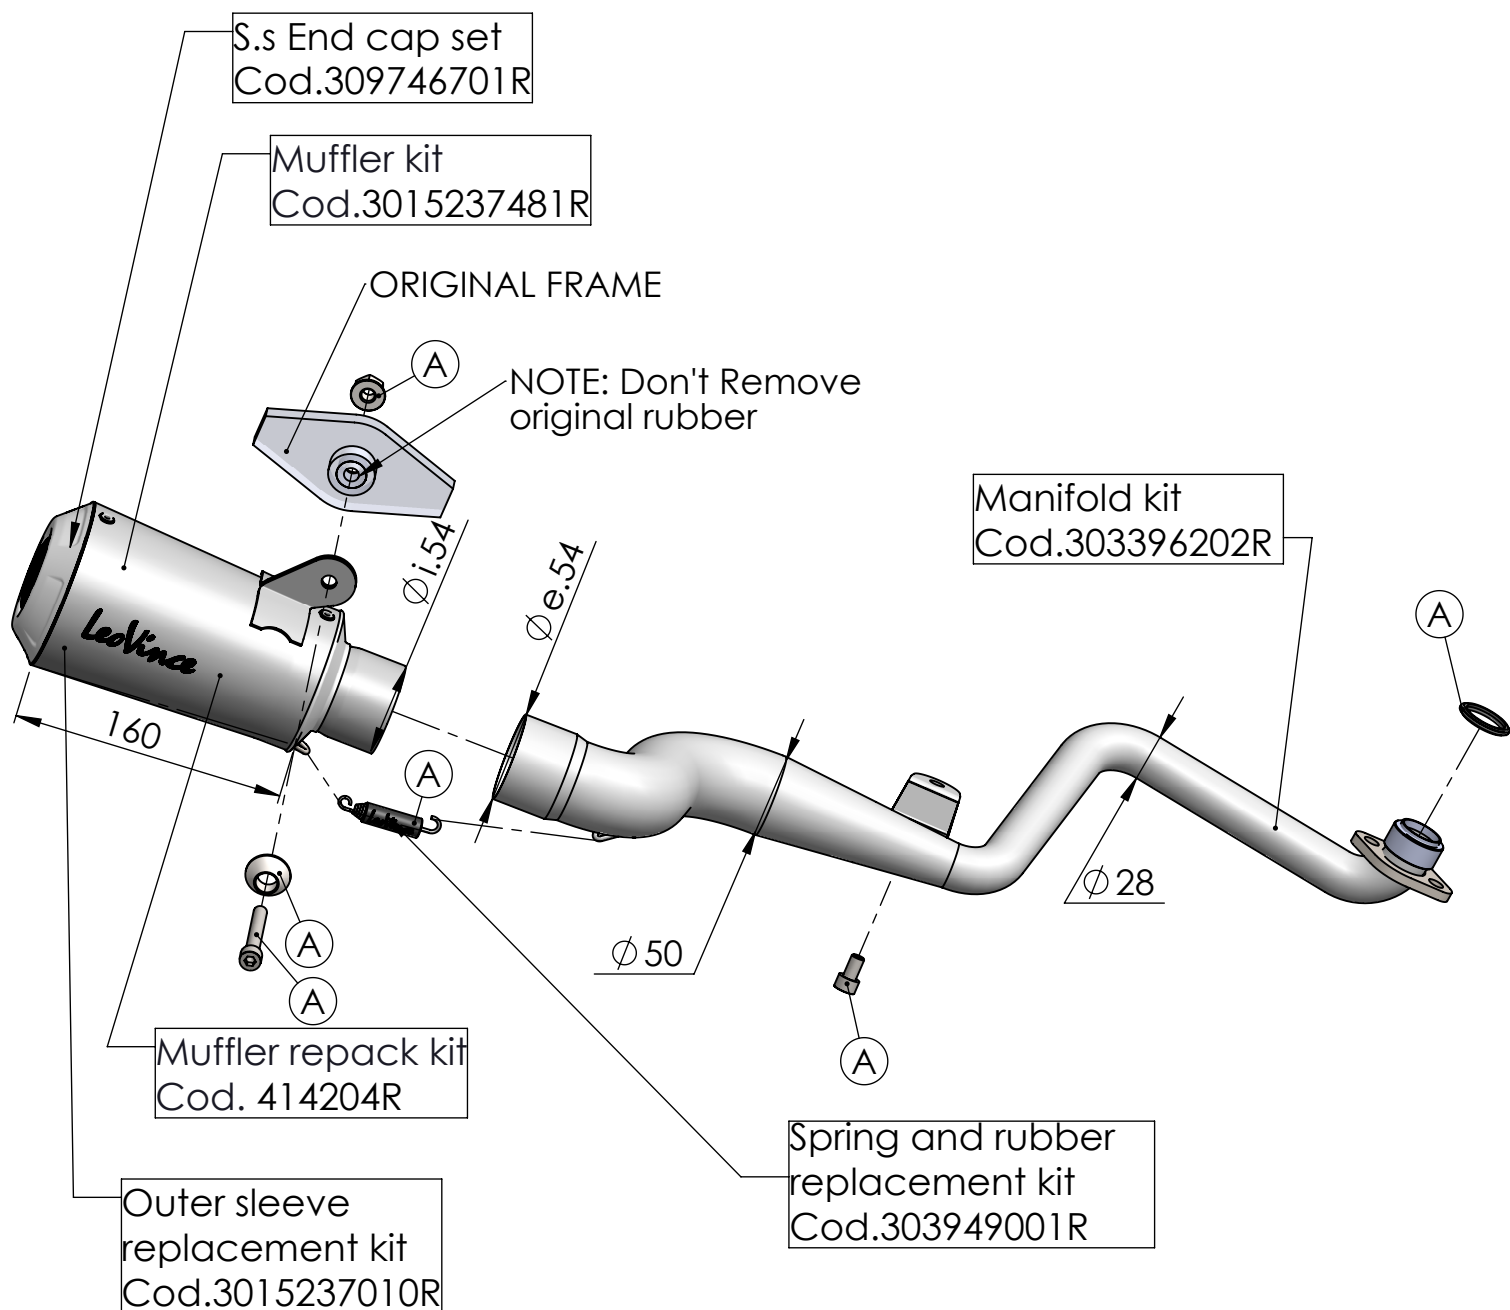

Flange 57F sp.6 mm  
cod.083457014

Bushing cod.206583

## ART. 15237 SPARE PARTS

HONDA MSX 125 / GROM

(A) FITTING KIT Cod. 3015237601R