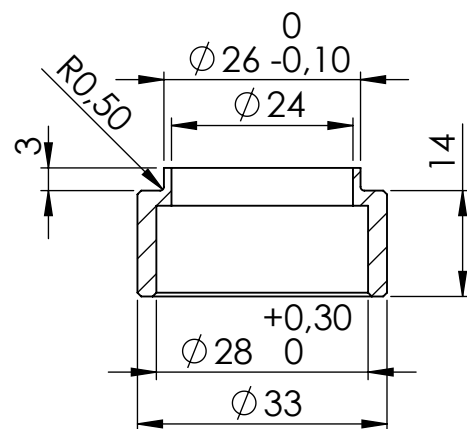

Flange 57F sp.6 mm  
cod.083457014

Bushing cod.206583

## ART. 15237 SPARE PARTS

HONDA MSX 125 / GROM

(A) FITTING KIT Cod. 3015237601R