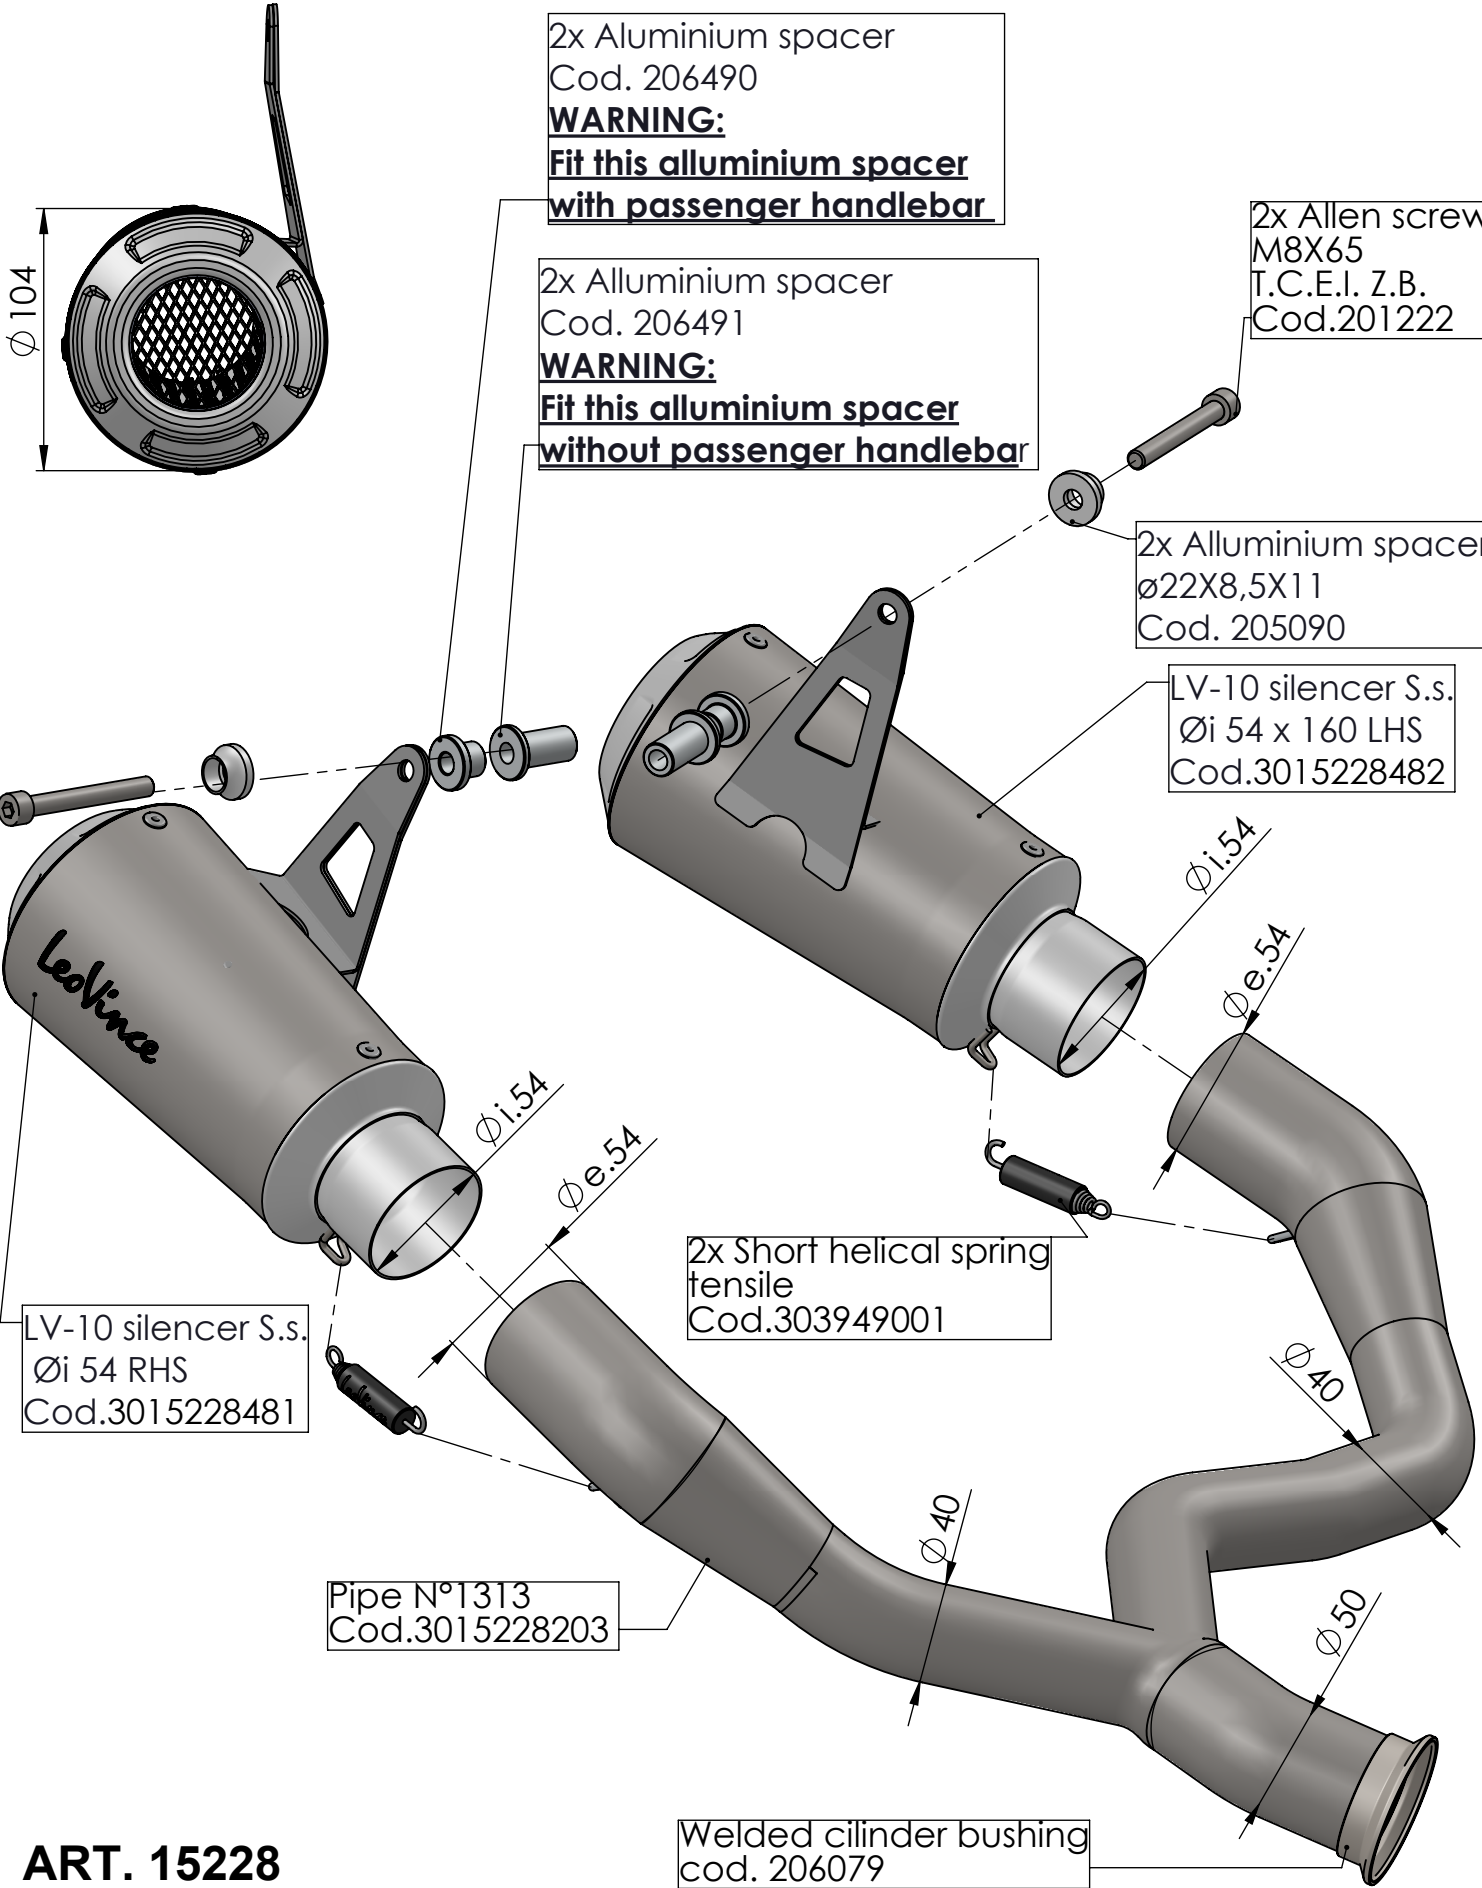

2x Aluminium spacer
Cod. 206490
WARNING:
**Fit this alluminium spacer
with passenger handlebar**

2x Alluminium spacer
Cod. 206491
WARNING:
**Fit this alluminium spacer
without passenger handlebar**

2x Allen screw
M8X65
T.C.E.I. Z.B.
Cod.201222

2x Alluminium spacer
ø22X8,5X11
Cod. 205090

LV-10 silencer S.s.
Øi 54 x 160 LHS
Cod.301522842

2x Short helical spring
tensile
Cod.303949001

LV-10 silencer S.s.
Øi 54 RHS
Cod.301522841

Pipe N°1313
Cod.3015228203

Welded cilinder bushing
cod. 206079

ART. 15228

KTM 790 DUKE / 790 DUKE L (A2) / 890 DUKE/L (A2)/R
(not compatible with original panniers)

SLIP-ON - LV-10 - STAINLESS STEEL