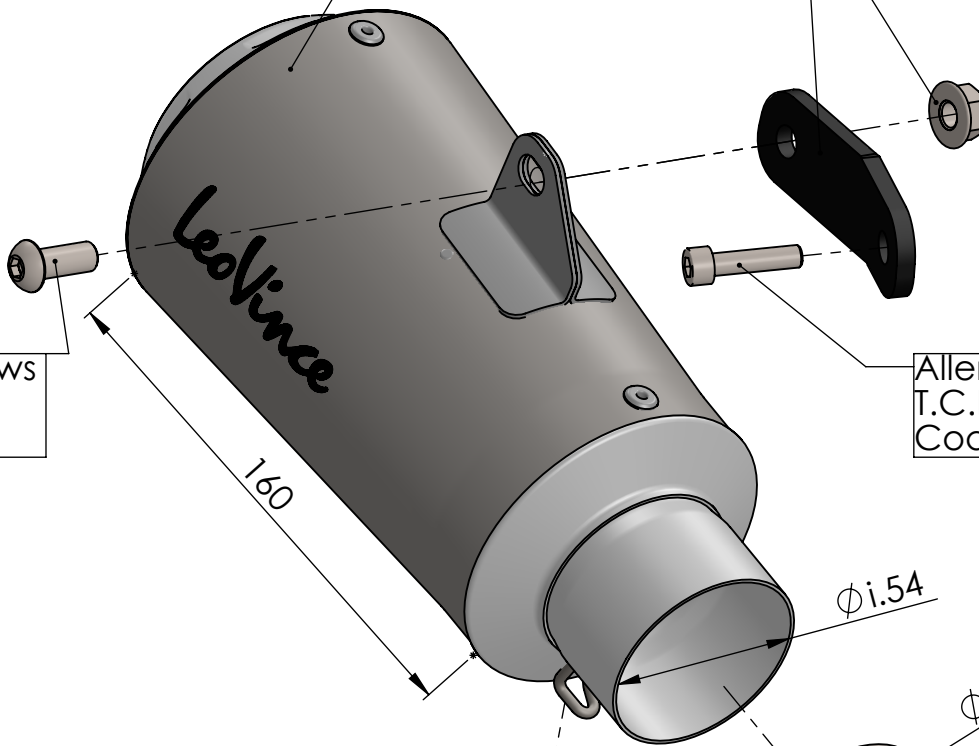

LV-10 Silencer
stainless steel
Cod.309746481

N°1 Aluminium Bracket
Cod.0815202001

N°1 Knurled collar nut M8
Cod.200298

N°1 Allen screws
T.B.E.I. M8x20
Cod.200474

Allen screws
T.C.E.I. M6x25
Cod.200586

N°1 Short elical
spring tensile
Cod.303949001

Pipe N°1163 s.s.
Cod.3015202201

ART. 15202

DUCATI SCRAMBLER DESERT SLED 800

SLIP-ON - LV-10 - STAINLESS STEEL