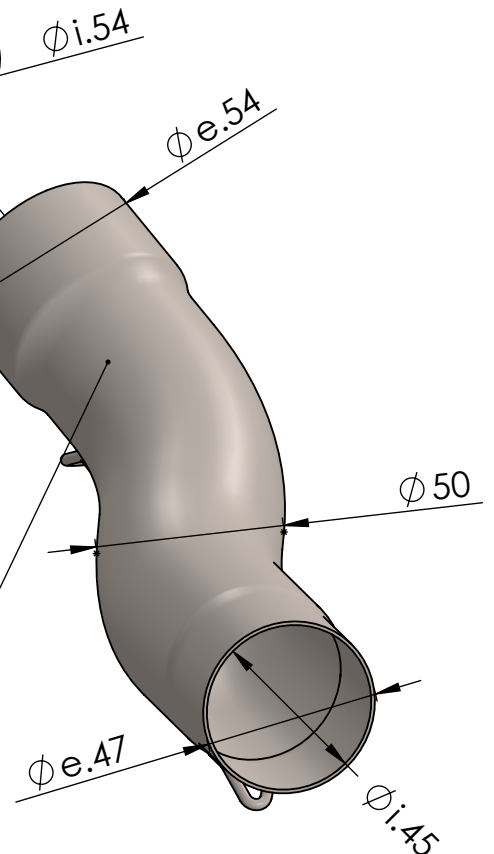

LV-10 Silencer
stainless steel
Cod.309746481

N°1 Aluminium Bracket
Cod.0815202001

N°1 Knurled collar nut M8
Cod.200298

N°1 Allen screws
T.B.E.I. M8x20
Cod.200474

Allen screws
T.C.E.I. M6x25
Cod.200586

N°1 Short elical
spring tensile
Cod.303949001

Pipe N°1163 s.s.
Cod.3015202201

ART. 15202

DUCATI SCRAMBLER DESERT SLED 800

SLIP-ON - LV-10 - STAINLESS STEEL