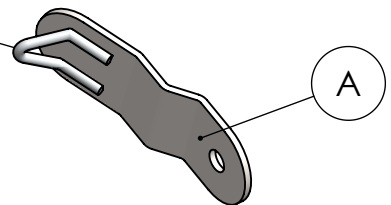

Extra nuts to be used with original bolts that mount the original exhaust hanger bracket. This will allow you to remove the original hanger bracket but re-use the bolts as to not leave empty holes once the bracket is removed.

S.s end cup set
cod.309746701R

Muffler kit
Cod.3015201483R

Outer sleeve
replacement kit
cod.0815200008R

Aluminium plate
cod.206925R

Muffler repack kit
cod.414204R

Spring and rubber
replacement kit
Cod.303949001R

Manifold clamp
Cod.300057530R

ART. 15201C - SPARE PARTS

YAMAHA YZF-R1 / M

Ⓐ FITTING KIT cod.3015201601R