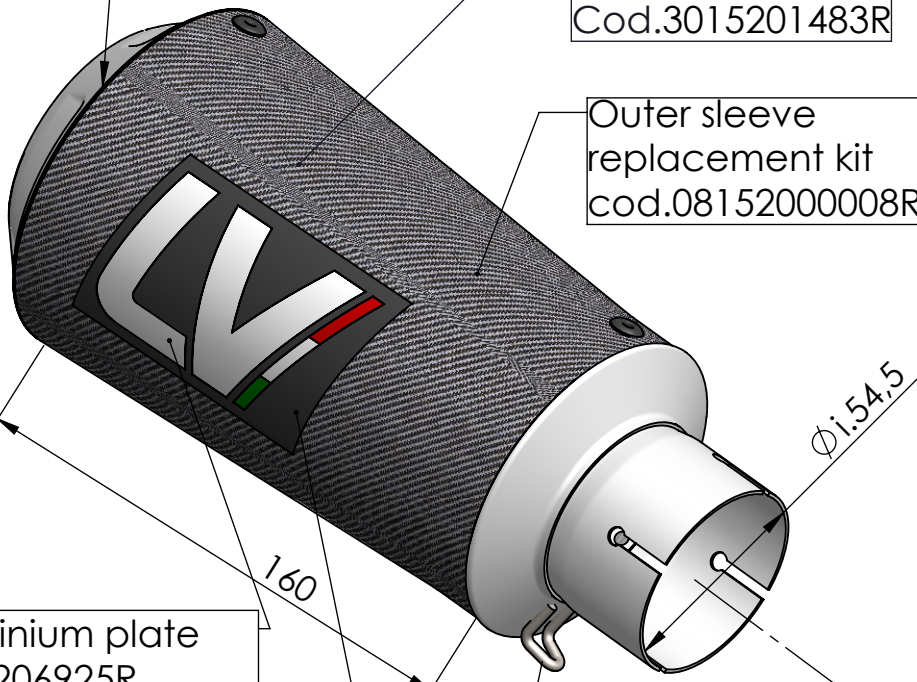

Extra nuts to be used with original bolts that mount the original exhaust hanger bracket. This will allow you to remove the original hanger bracket but re-use the bolts as to not leave empty holes once the bracket is removed.

S.s end cup set
cod.309746701R

Muffler kit
Cod.3015201483R

Outer sleeve
replacement kit
cod.0815200008R

Aluminium plate
cod.206925R

Muffler repack kit
cod.414204R

Spring and rubber
replacement kit
Cod.303949001R

Manifold clamp
Cod.300057530R