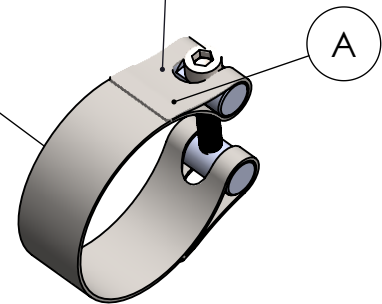

Extra nuts to be used with original bolts that mount the original exhaust hanger bracket. This will allow you to remove the original hanger bracket but re-use the bolts as to not leave empty holes once the bracket is removed.

S.s end cup set
cod.309746701R

Muffler kit
Cod.3015201483R

Outer sleeve
replacement kit
cod.0815200008R

Aluminium plate
cod.206925R

Muffler repack kit
cod.414204R

Spring and rubber
replacement kit
Cod.303949001R

Manifold clamp
Cod.300057530R

ART. 15201C - SPARE PARTS

YAMAHA YZF-R1 / M

Ⓐ FITTING KIT cod.3015201601R