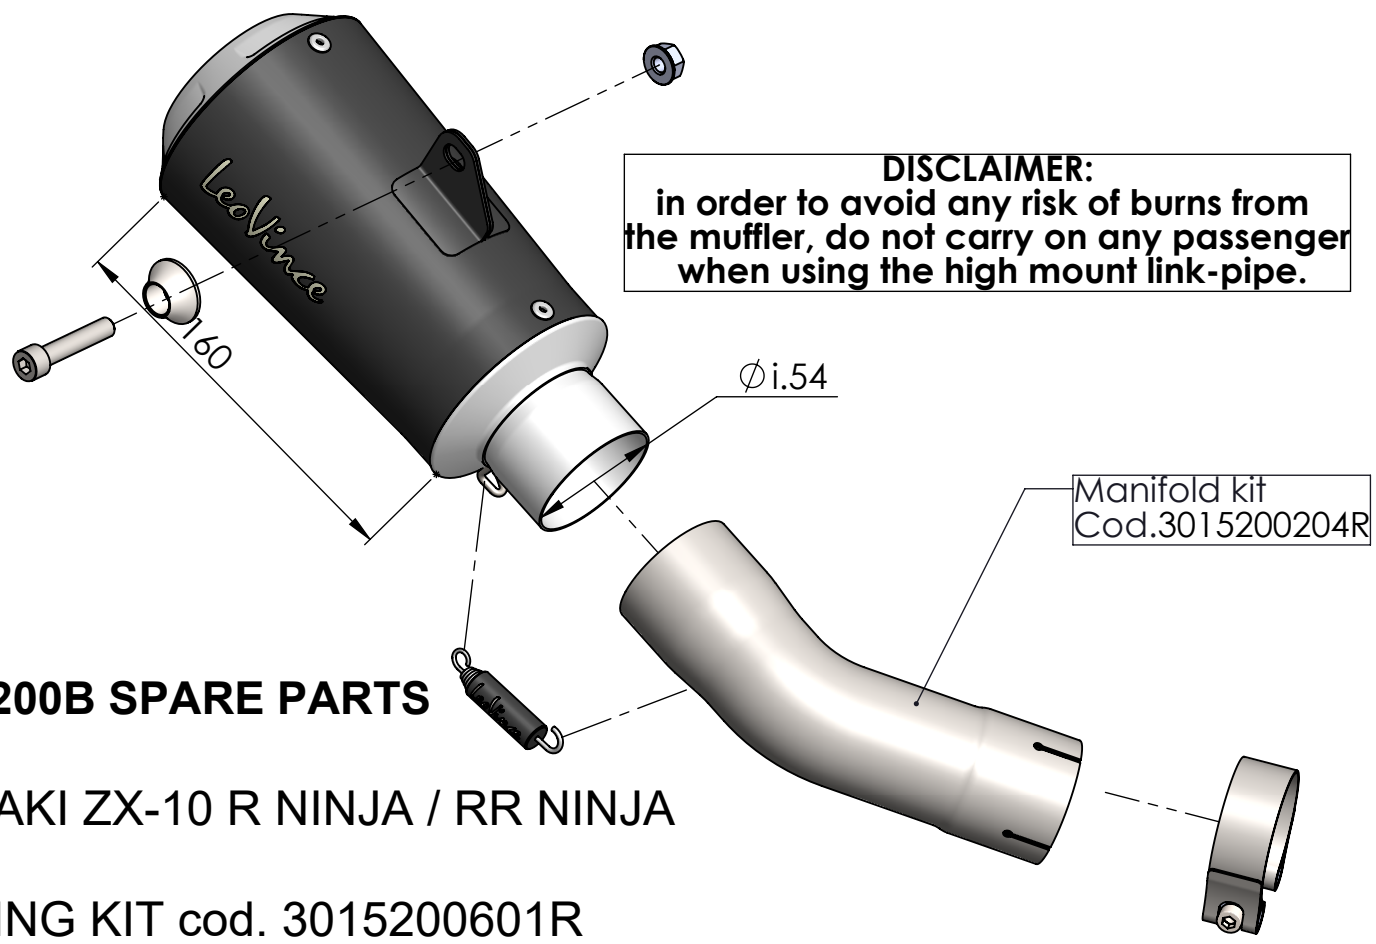

STANDARD LINK PIPE

HIGH MOUNT LINK PIPE

ART. 15200B SPARE PARTS

KAWASAKI ZX-10 R NINJA / RR NINJA

Ⓐ FITTING KIT cod. 3015200601R