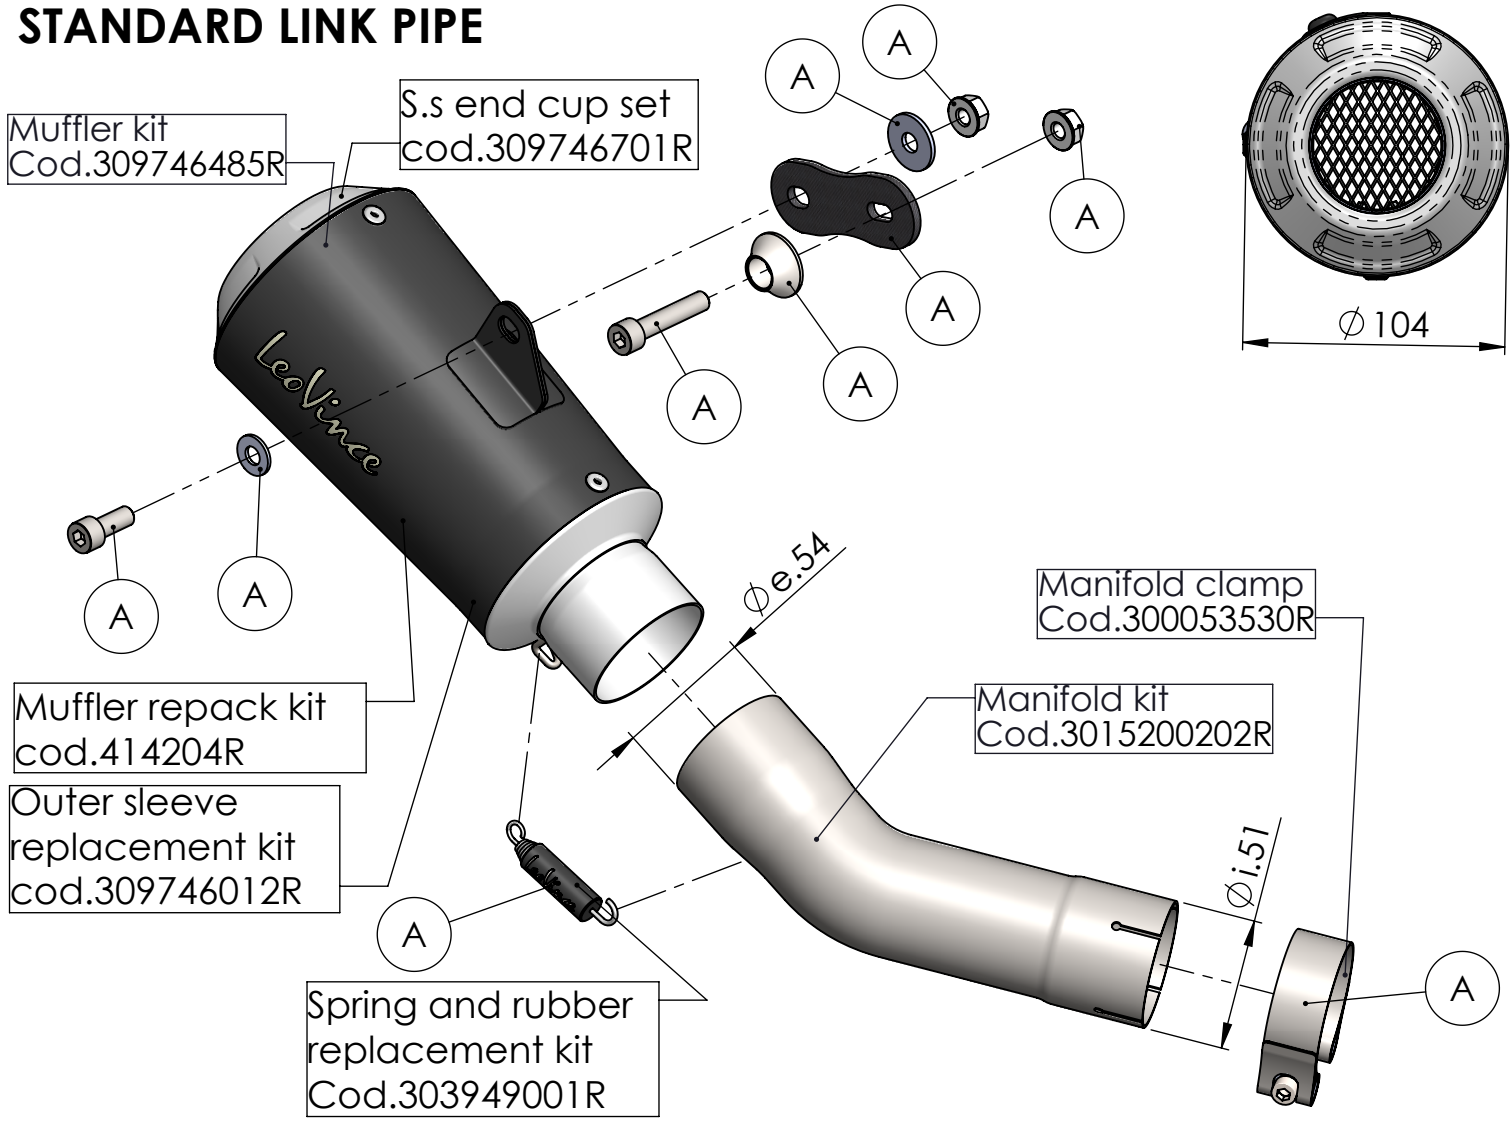

STANDARD LINK PIPE

HIGH MOUNT LINK PIPE

ART. 15200B SPARE PARTS

KAWASAKI ZX-10 R NINJA / RR NINJA

Ⓐ FITTING KIT cod. 3015200601R