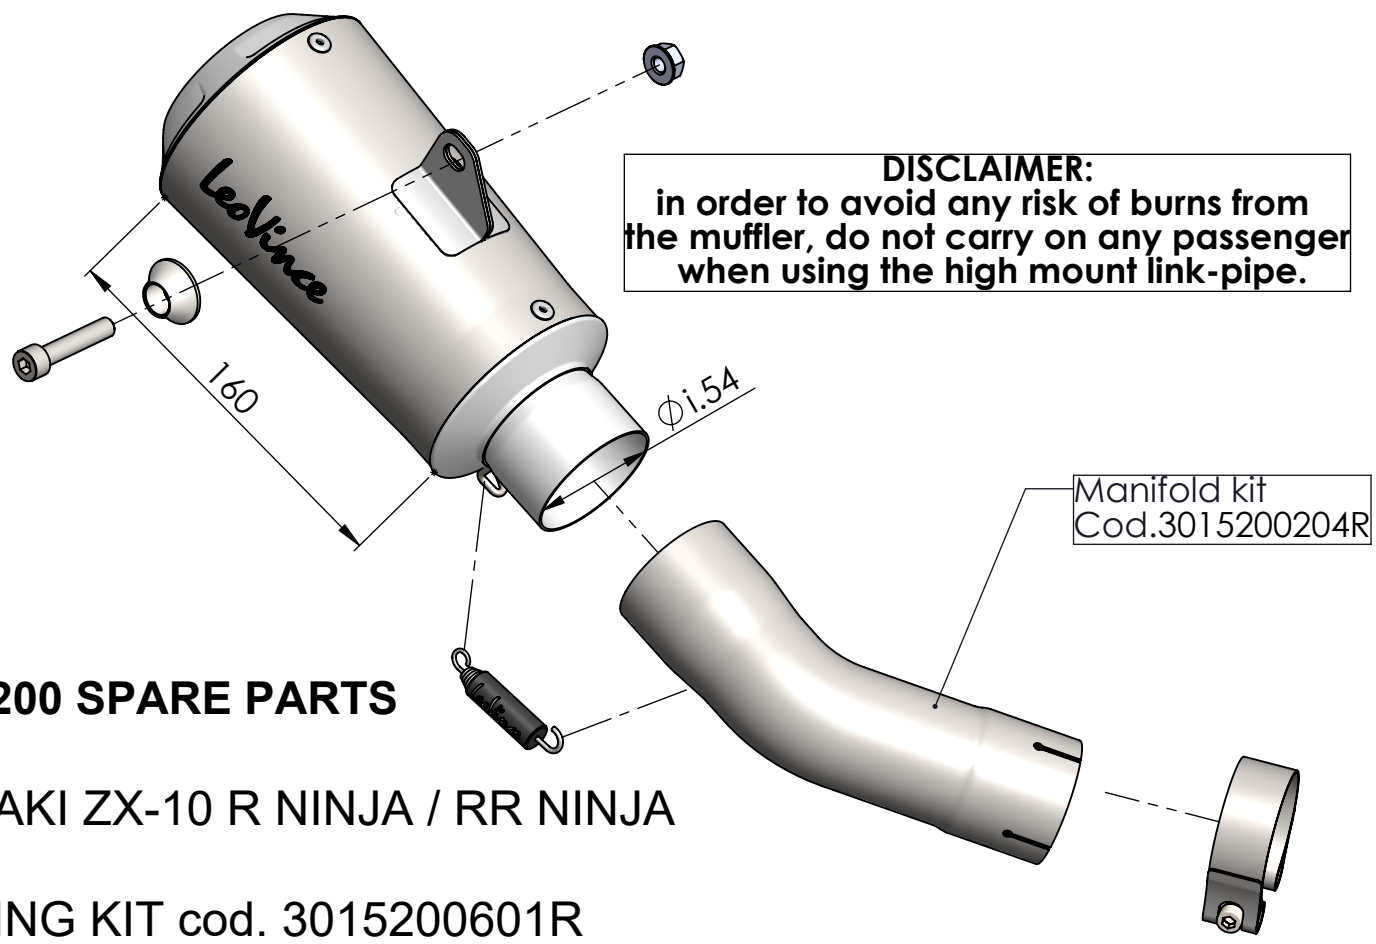

STANDARD LINK PIPE

HIGH MOUNT LINK PIPE

ART. 15200 SPARE PARTS

KAWASAKI ZX-10 R NINJA / RR NINJA

Ⓐ FITTING KIT cod. 3015200601R