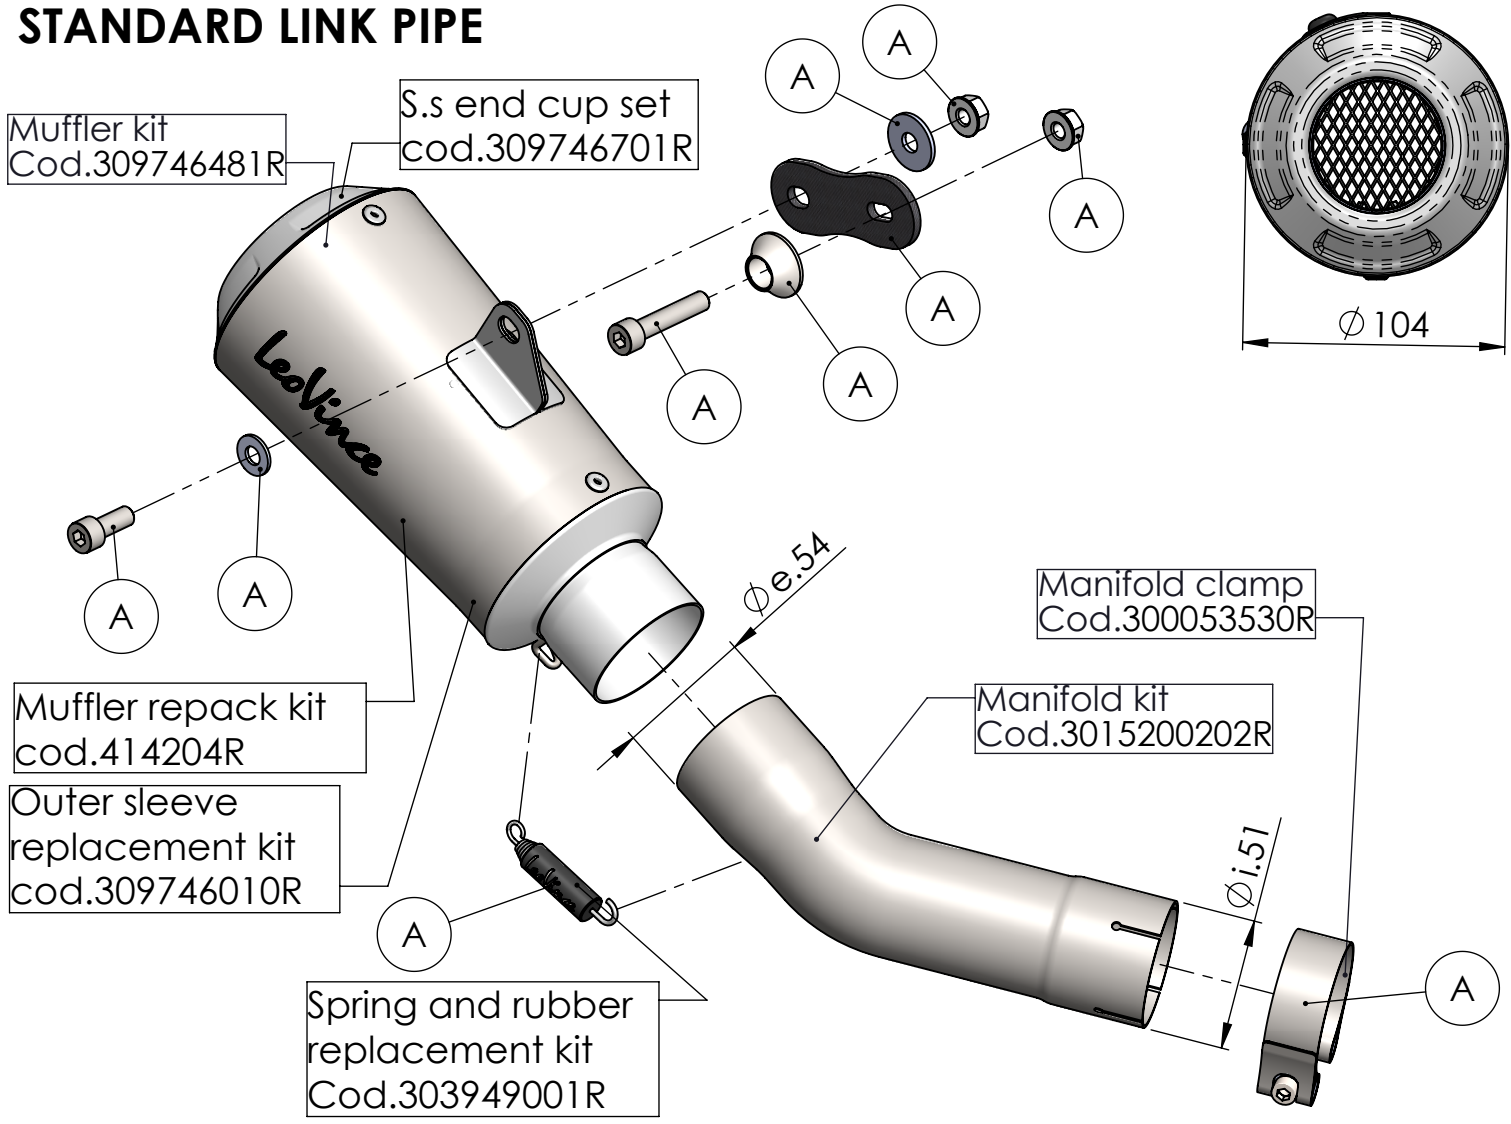

STANDARD LINK PIPE

HIGH MOUNT LINK PIPE

ART. 15200 SPARE PARTS

KAWASAKI ZX-10 R NINJA / RR NINJA

Ⓐ FITTING KIT cod. 3015200601R