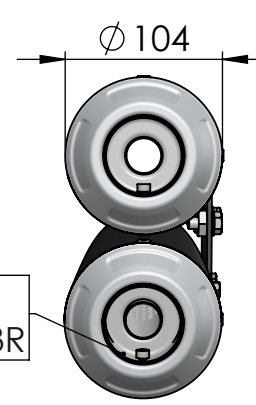

S.s bushing
cod.204833R

S.s Flange 112A
cod.204569R Sp.5mm

Db-Killer ø22
Cod.303430803R

S.s. black bracket kit
Prod. Cod.3015101561R

S.s. black bracket
Cod.3015109561R

S.s end cup set
cod.3015103701R

Short helical
spring tensile
cod. 303949001R

S.s. bushing
cod.204833R

S.s. flange
cod.204569R

Muffer repack kit
cod.414204R

Muffer kit inferior
Cod.3015108482R

(E13) 92R-01 10390

Muffer kit superior
Cod.3015110481R

Pipe s.s.
cod. 3015128206R

CATALYTIC
CONVERTER

Pipe s.s.
cod. 3015128204R

OPTIONAL
cod.5683

Header pipes kit
cod. 3014349203R

ART. 15128K - SPARE PARTS

YAMAHA XSR 700 / XTRIBUTE
(also fits 35 kW version)

(A) FITTING KIT cod.3015128601R