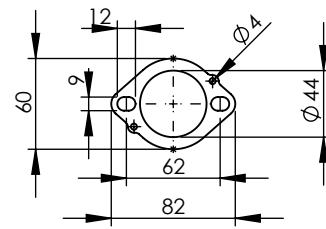

S.s bushing
cod.204833R

S.s Flange 112A
cod.204569R Sp.5mm

Db-Killer ø22
Cod.303430803R

S.s. black bracket kit
Prod. Cod.3015101561R

S.s. black bracket
Cod.3015109561R

S.s end cup set
cod.3015103701R

Short helical
spring tensile
cod. 303949001R

S.s. bushing
cod.204833R

S.s. flange
cod.204569R

Muffer repack kit
cod.414204R

Muffer kit inferior
Cod.3015108482R

(E13) 92R-01 10390

Muffer kit superior
Cod.3015110481R

Pipe s.s.
cod. 3015128206R

CATALYTIC
CONVERTER

Pipe s.s.
cod. 3015128204R

OPTIONAL
cod.5683

Header pipes kit
cod. 3014349203R

ART. 15128K - SPARE PARTS

YAMAHA XSR 700 / XTRIBUTE
(also fits 35 kW version)

(A) FITTING KIT cod.3015128601R