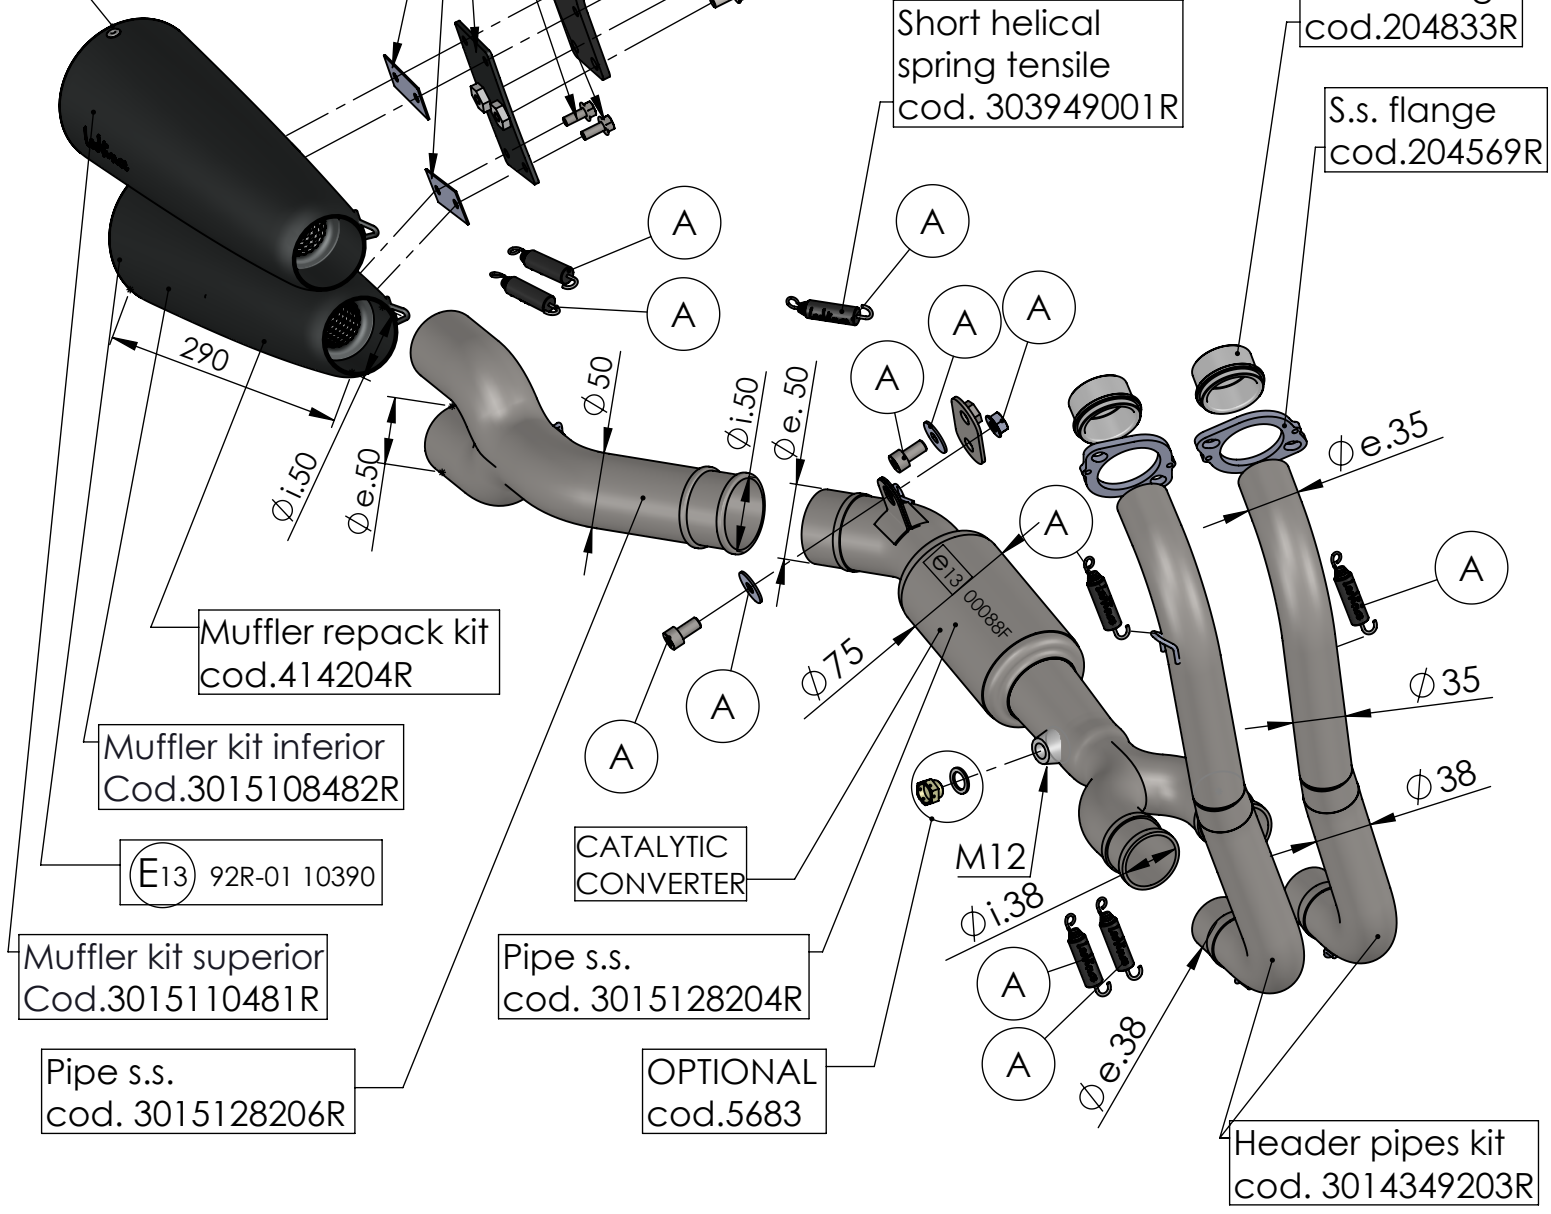

S.s bushing
cod.204833R

S.s Flange 112A
cod.204569R Sp.5mm

Db-Killer ø22
Cod.303430803R

S.s. black bracket kit
Prod. Cod.3015101561R

S.s. black bracket
Cod.3015109561R

S.s end cup set
cod.3015103701R

Short helical
spring tensile
cod. 303949001R

S.s. bushing
cod.204833R

S.s. flange
cod.204569R

Muffer repack kit
cod.414204R

Muffer kit inferior
Cod.3015108482R

(E13) 92R-01 10390

Muffer kit superior
Cod.3015110481R

Pipe s.s.
cod. 3015128206R

CATALYTIC
CONVERTER

Pipe s.s.
cod. 3015128204R

OPTIONAL
cod.5683

Header pipes kit
cod. 3014349203R

ART. 15128K - SPARE PARTS

YAMAHA XSR 700 / XTRIBUTE
(also fits 35 kW version)

(A) FITTING KIT cod.3015128601R