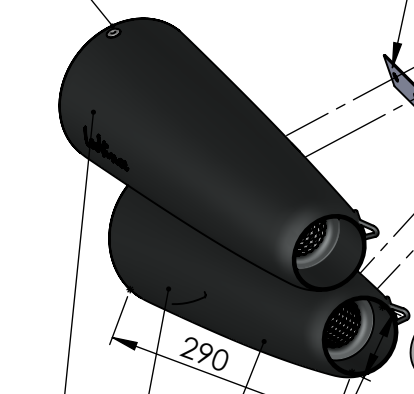

S.s bushing  
cod.204833R

S.s Flange 112A  
cod.204569R Sp.5mm

Db-Killer ø22  
Cod.303430803R

S.s. black bracket kit  
Prod. Cod.3015101561R

S.s. black bracket  
Cod.3015109561R

S.s end cup set  
cod.3015103701R

# ART. 15128FB - SPARE PARTS

YAMAHA XSR 700 / XTRIBUTE  
(also fits 35 kW version)

(A) FITTING KIT cod.3015128601R