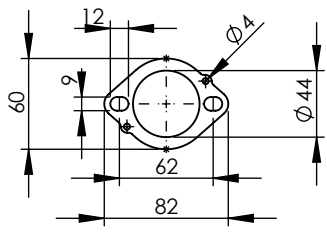

S.s bushing  
cod.204833R

S.s Flange 112A  
cod.204569R Sp.5mm

Db-Killer ø22  
Cod.303430803R

S.s. black bracket kit  
Prod. Cod.3015101561R

S.s. black bracket  
Cod.3015109561R

S.s end cup set  
cod.3015103701R

# ART. 15128FB - SPARE PARTS

YAMAHA XSR 700 / XTRIBUTE  
(also fits 35 kW version)

(A) FITTING KIT cod.3015128601R