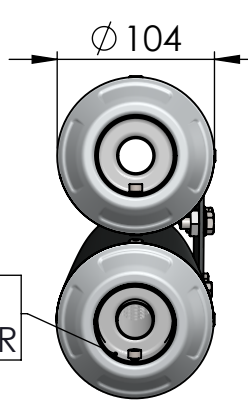

S.s bushing  
cod.204833R

S.s Flange 112A  
cod.204569R Sp.5mm

Db-Killer ø22  
Cod.303430803R

S.s. black bracket kit  
Prod. Cod.3015101561R

S.s. black bracket  
Cod.3015109561R

S.s end cup set  
cod.3015103701R

# ART. 15128FB - SPARE PARTS

YAMAHA XSR 700 / XTRIBUTE  
(also fits 35 kW version)

(A) FITTING KIT cod.3015128601R