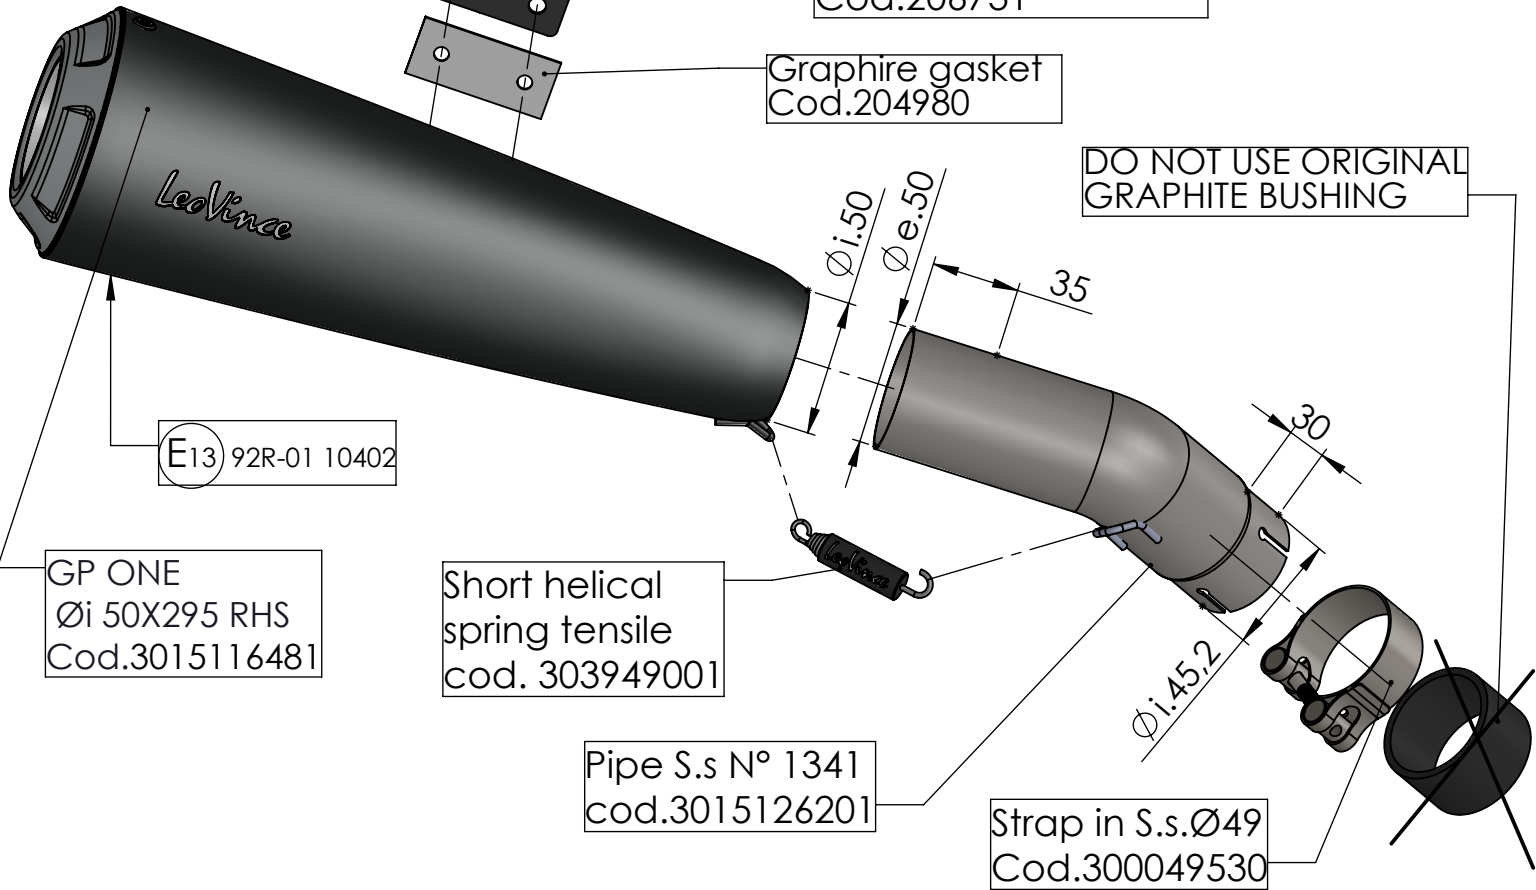

N.B.:
IT IS NECESSARY TO REMOVE THE ORIGINAL SILENCER BRACKET

2x Screw M6X16
 T.E. Cod.204985

S.s black Bracket
 Prod.Cod.3015126502
 Purch.Cod.206666

BIKE'S FRAME

2x Allen screw M8X12
 Cod.206731

Graphite gasket
 Cod.204980

DO NOT USE ORIGINAL GRAPHITE BUSHING

ART. 15126

HUSQVARNA VITPILEN / SVARTPILEN 125 / 401

SLIP-ON - GP ONE - STAINLESS STEEL - APPROVED