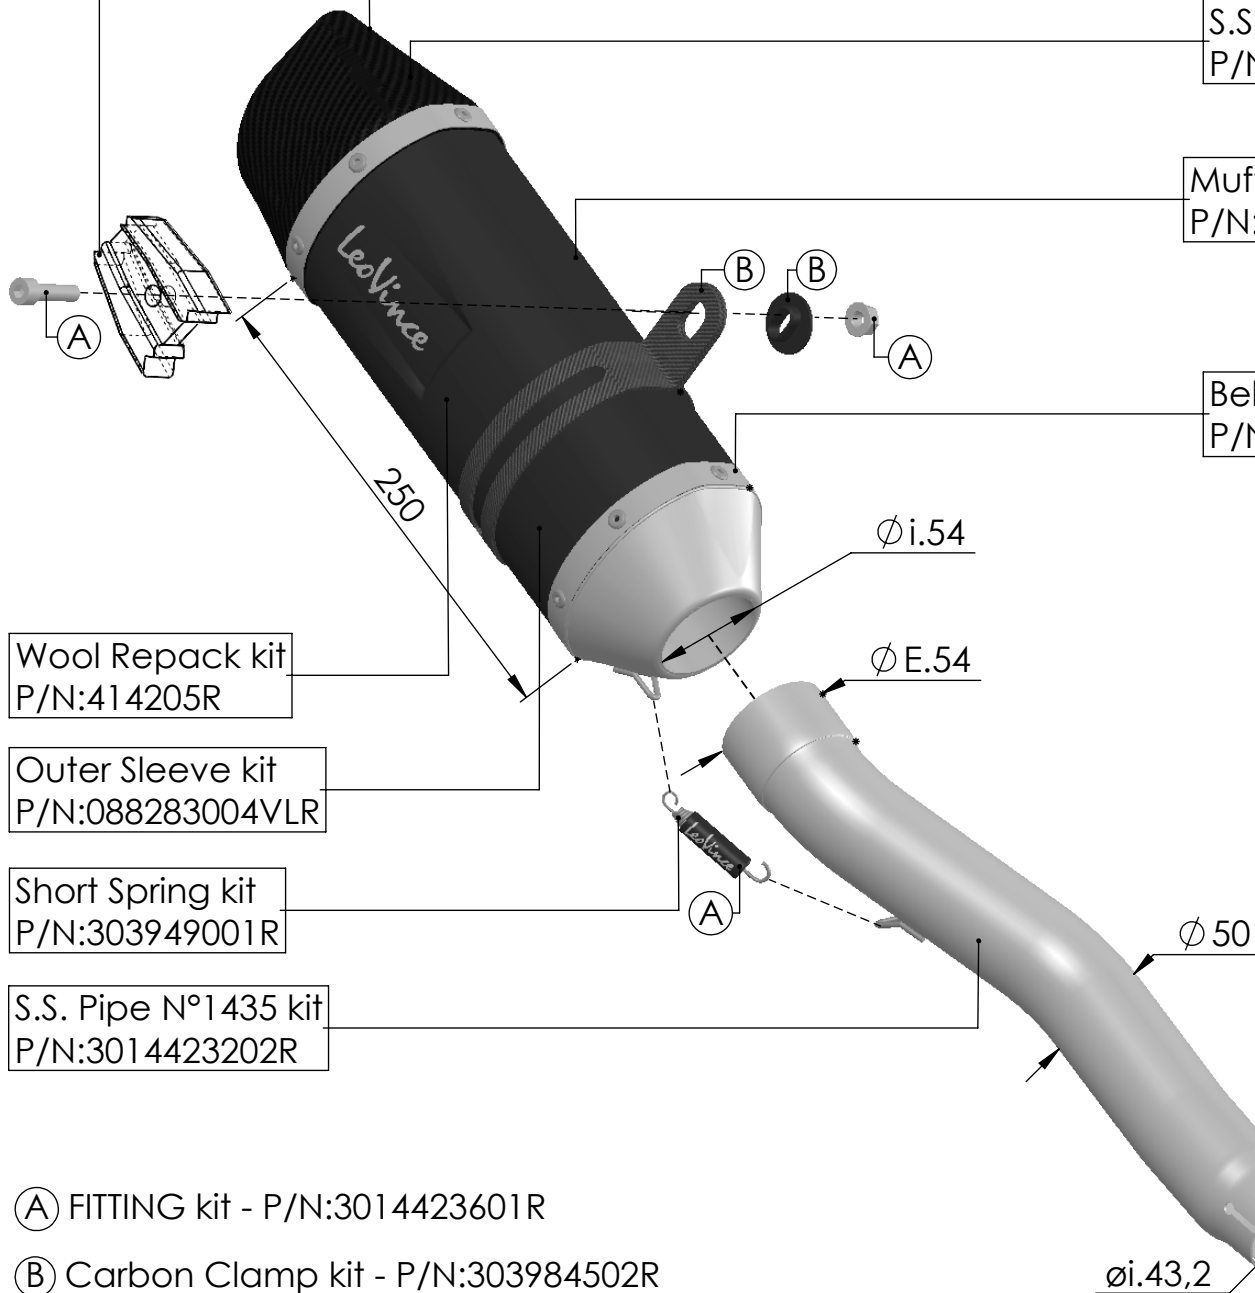

Db-Killer N.32 kit
P/N:307677801R

Carbon End Cap kit
P/N:3014008701R

S.S. End Cap kit
P/N:308287711R

Muffler kit
P/N:3014423481R

Belts & Rivets kit
P/N:088413002R

MOTORBIKE'S
FRAME

Wool Repack kit
P/N:414205R

Outer Sleeve kit
P/N:088283004VLR

Short Spring kit
P/N:303949001R

S.S. Pipe N°1435 kit
P/N:3014423202R

(A) FITTING kit - P/N:3014423601R

(B) Carbon Clamp kit - P/N:303984502R

S.S. Clamp $\phi 45$ kit
P/N:300045530R

DO NOT USE
STOCK
BUSHING

ART. 14423EB - SPARE PARTS

BENELLI BN - 302 S

SLIP-ON - LV ONE EVO - BLACK EDITION