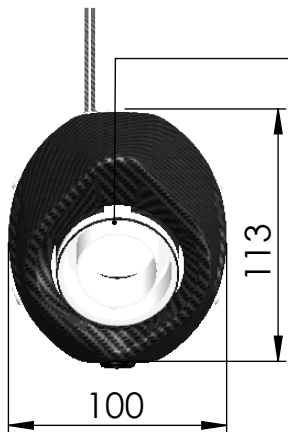

Db-Killer N.32 kit
P/N:307677801R

Carbon End Cap kit
P/N:3014008701R

S.S. End Cap kit
P/N:308287711R

Muffler kit
P/N:3014423481R

Belts & Rivets kit
P/N:088413002R

MOTORBIKE'S
FRAME

Wool Repack kit
P/N:414205R

Outer Sleeve kit
P/N:088283004VLR

Short Spring kit
P/N:303949001R

S.S. Pipe N°1435 kit
P/N:3014423202R

(A) FITTING kit - P/N:3014423601R

(B) Carbon Clamp kit - P/N:303984502R

S.S. Clamp $\phi 45$ kit
P/N:300045530R

DO NOT USE
STOCK
BUSHING

ART. 14423EB - SPARE PARTS

BENELLI BN - 302 S

SLIP-ON - LV ONE EVO - BLACK EDITION