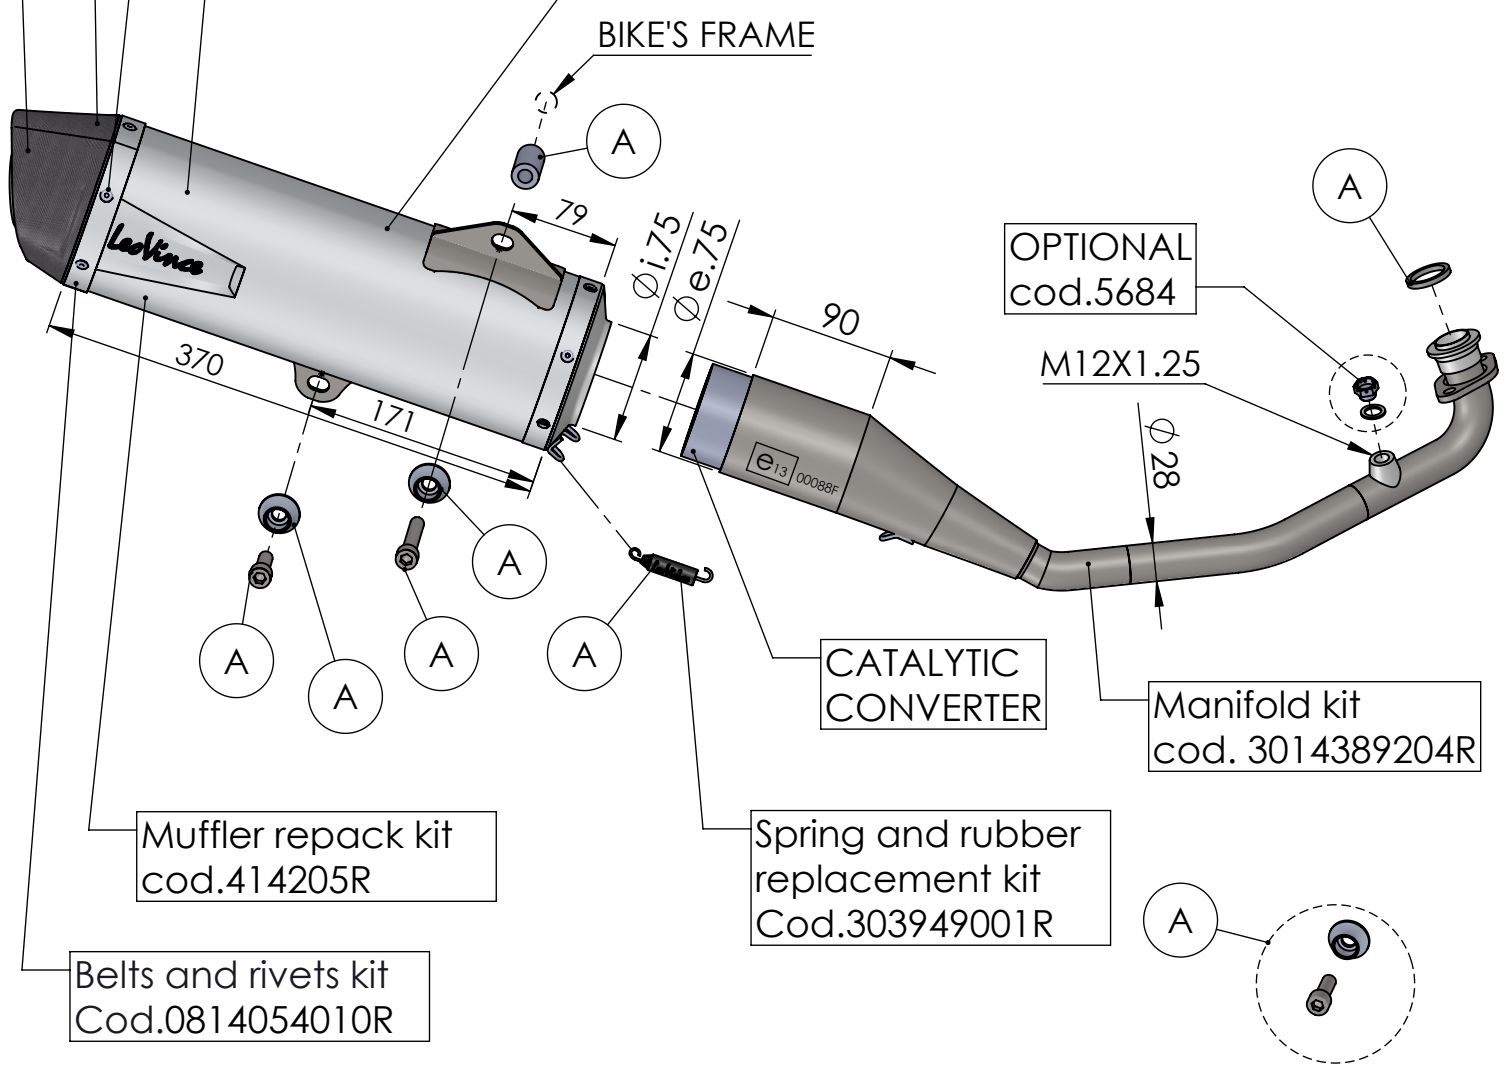

Carbon end cup set
cod.3014000701R

Db-Killer N.63
Cod.3014225801R

S.s end cup set
cod.3014054711R

(E13) 92R-02 10440

Muffler kit
Cod.3014389481R

Outer sleeve
replacement kit
cod.3014389010R

BIKE'S FRAME

OPTIONAL
cod.5684

M12X1.25

Manifold kit
cod. 3014389204R

CATALYTIC
CONVERTER

Spring and rubber
replacement kit
Cod.303949001R

Muffler repack kit
cod.414205R

Belts and rivets kit
Cod.0814054010R

ART. 14389EK - SPARE PARTS

HONDA PCX 125

(A) FITTING KIT cod.3014389601R