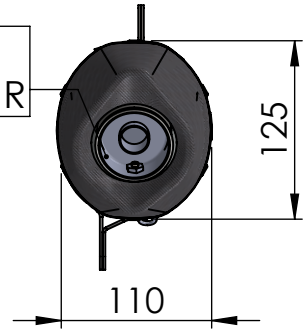

Carbon end cup set
cod.3014000701R

Db-Killer N.63
Cod.3014225801R

S.s end cup set
cod.3014054711R

(E13) 92R-02 10440

Muffler kit
Cod.3014389481R

Outer sleeve
replacement kit
cod.3014389010R

BIKE'S FRAME

OPTIONAL
cod.5684

M12X1.25

Manifold kit
cod. 3014389204R

CATALYTIC
CONVERTER

Spring and rubber
replacement kit
Cod.303949001R

Muffler repack kit
cod.414205R

Belts and rivets kit
Cod.0814054010R

ART. 14389EK - SPARE PARTS

HONDA PCX 125

(A) FITTING KIT cod.3014389601R