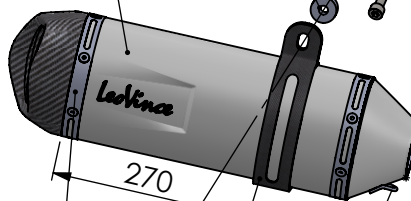

LV ONE EVO silencer RHS  
stainless steel  
Cod.3014228482

Aluminium spacer  
ø20xø8.5x14  
Cod. 201822

Knurled collar nut  
M8 Cod.200298

S.s. bracket  
Cod.0814385001

Plain washer  $\phi 8 \times \phi 17$   
Cod.200294

CATALYTIC  
CONVERTER

2x Allen screw M8X16  
T.C.E.I.Z.B.  
Cod.200360

Plain washer  
 $\phi 8 \times \phi 24$   
Cod.200321

3x s.s. bushing  
cod.207022

3x s.s. flange  
cod.207024

E13 00088F

OPTIONAL  
cod.5683

## ART. 14385EK

TRIUMPH 660 TRIDENT (also fits 35kW version)

FULL SYSTEM - LV ONE EVO - STAINLESS STEEL - APPROVED