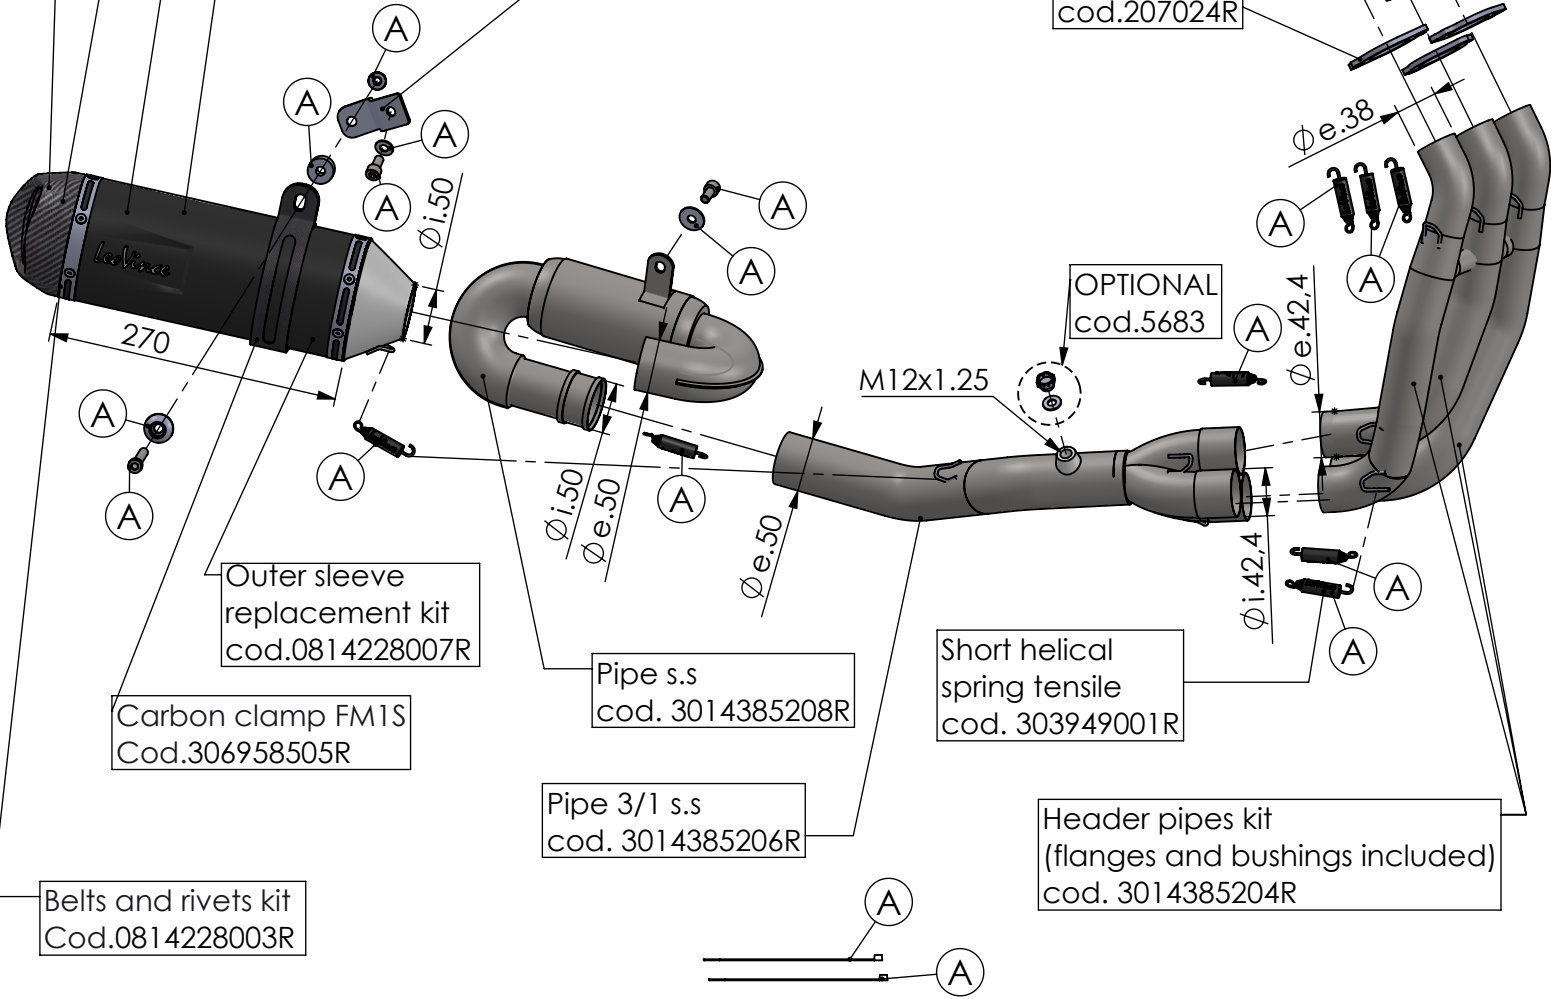

Carbon end cup set  
cod.308266701R

S.s end cup set  
cod.3014228701R

Muffler repack kit  
cod.414205R

Muffler kit  
Cod.3014228486R

S.s. bracket  
Cod.3014385561R

S.s bushing  
cod.207022R

S.s flange  
cod.207024R

Outer sleeve  
replacement kit  
cod.0814228007R

Carbon clamp FM1S  
Cod.306958505R

Pipe s.s  
cod. 3014385208R

Pipe 3/1 s.s  
cod. 3014385206R

M12x1.25

Short helical  
spring tensile  
cod. 303949001R

Header pipes kit  
(flanges and bushings included)  
cod. 3014385204R

Belts and rivets kit  
Cod.0814228003R

# ART. 14385EB - SPARE PARTS

TRIUMPH 660 TRIDENT (also fits 35kW version)

Ⓐ FITTING KIT cod.3014385601R