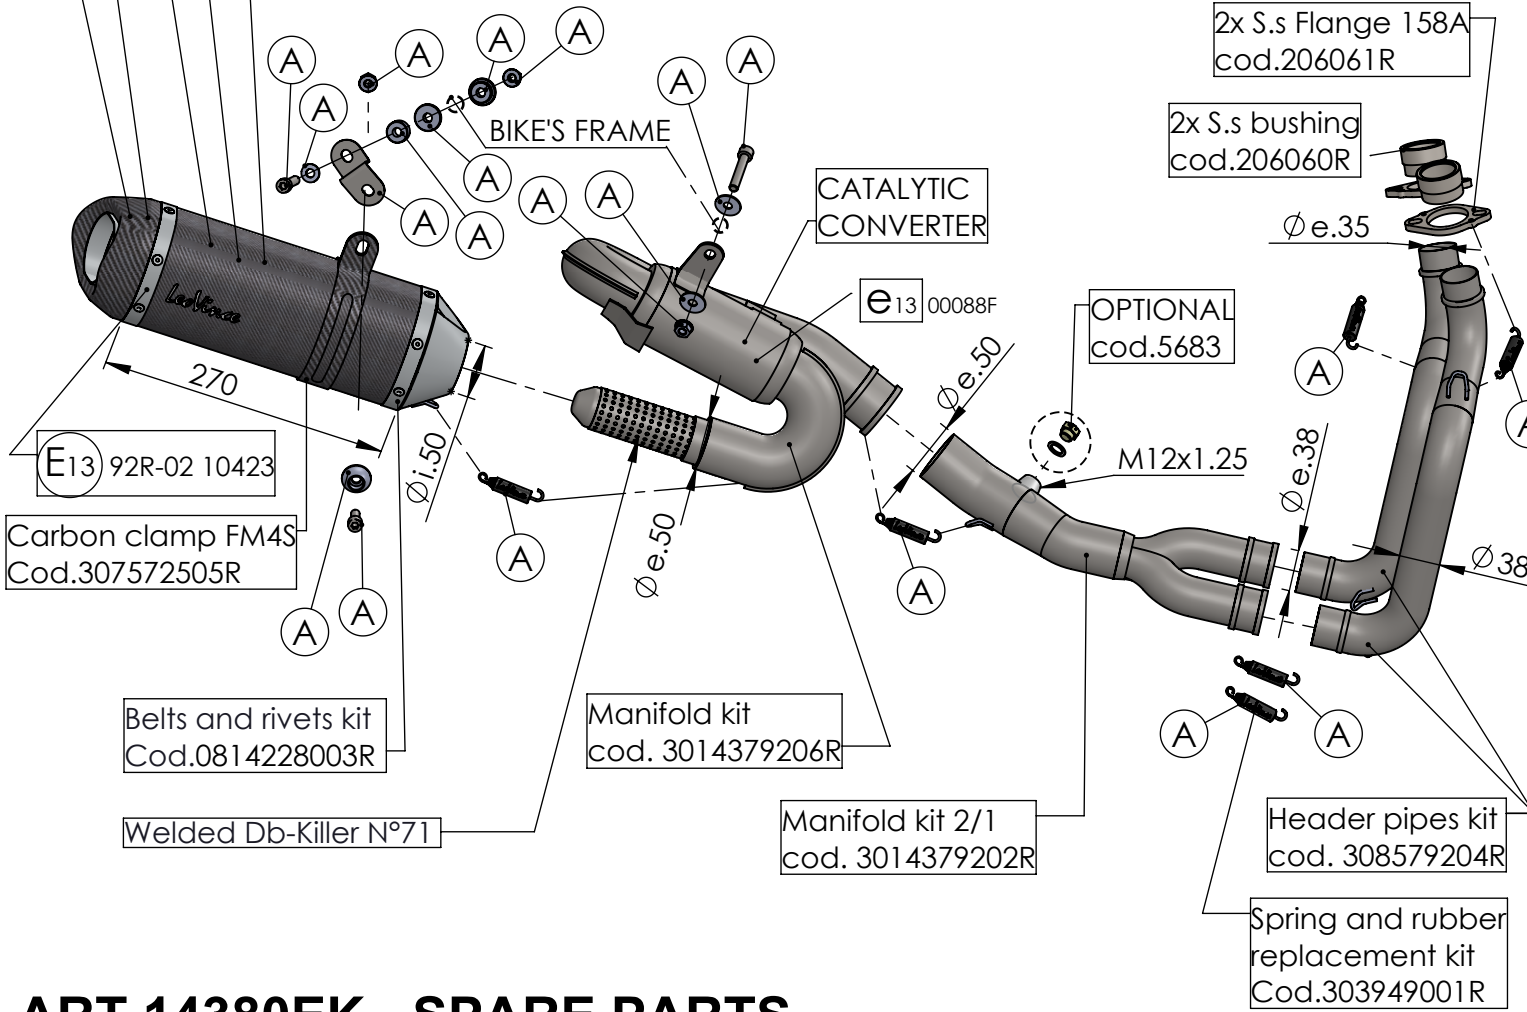

2x S.s bushing
cod.206060R

OPTIONAL
cod.5683

M12x1.25

E13 92R-02 10423

Carbon clamp FM4S
Cod.307572505R

Belts and rivets kit
Cod.0814228003R

Manifold kit
cod. 3014379206R

Manifold kit 2/1
cod. 3014379202R

Header pipes kit
cod. 308579204R

Spring and rubber
replacement kit
Cod.303949001R

S.s end cup set
cod.3014228701R

Outer sleeve replacement kit
cod.088407002R

Muffler kit
Cod.3014229482R

Muffler repack kit
cod.414205R

2x S.s Flange 158A
cod.206061R