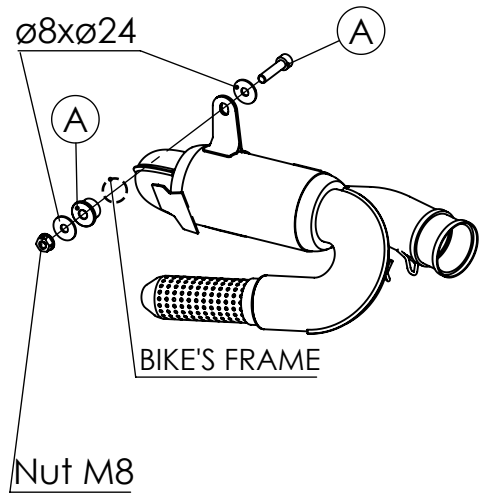

**S.s. bushing
cod.206060R**

**S.s.Flange sp.6mm
cod.206061R "158A"**

**ATTENTION!
NINJA 650/ Z 650 SPECIFIC
ASSEMBLY DRAWING**

Db-Killer 59B
Cod.3014228804R

Carbon end cup set
cod.308266701R

S.s end cup set
cod.3014228701R

Carbon clamp FM4S
Cod.307572505R

Belts and rivets kit
Cod.0814228003R

Manifold kit
cod. 3014379206R

Manifold kit 2/1
cod. 3014379202R

Header pipes kit
cod. 308579204R

Spring and rubber
replacement kit
Cod.303949001R

ART.14380EK - SPARE PARTS

KAWASAKI Z 650 / Z 650 RS / NINJA 650 / VERSYS 650
(Also fits 35kW version) (Fits with original panniers)

(A) FITTING KIT cod.3014379601R