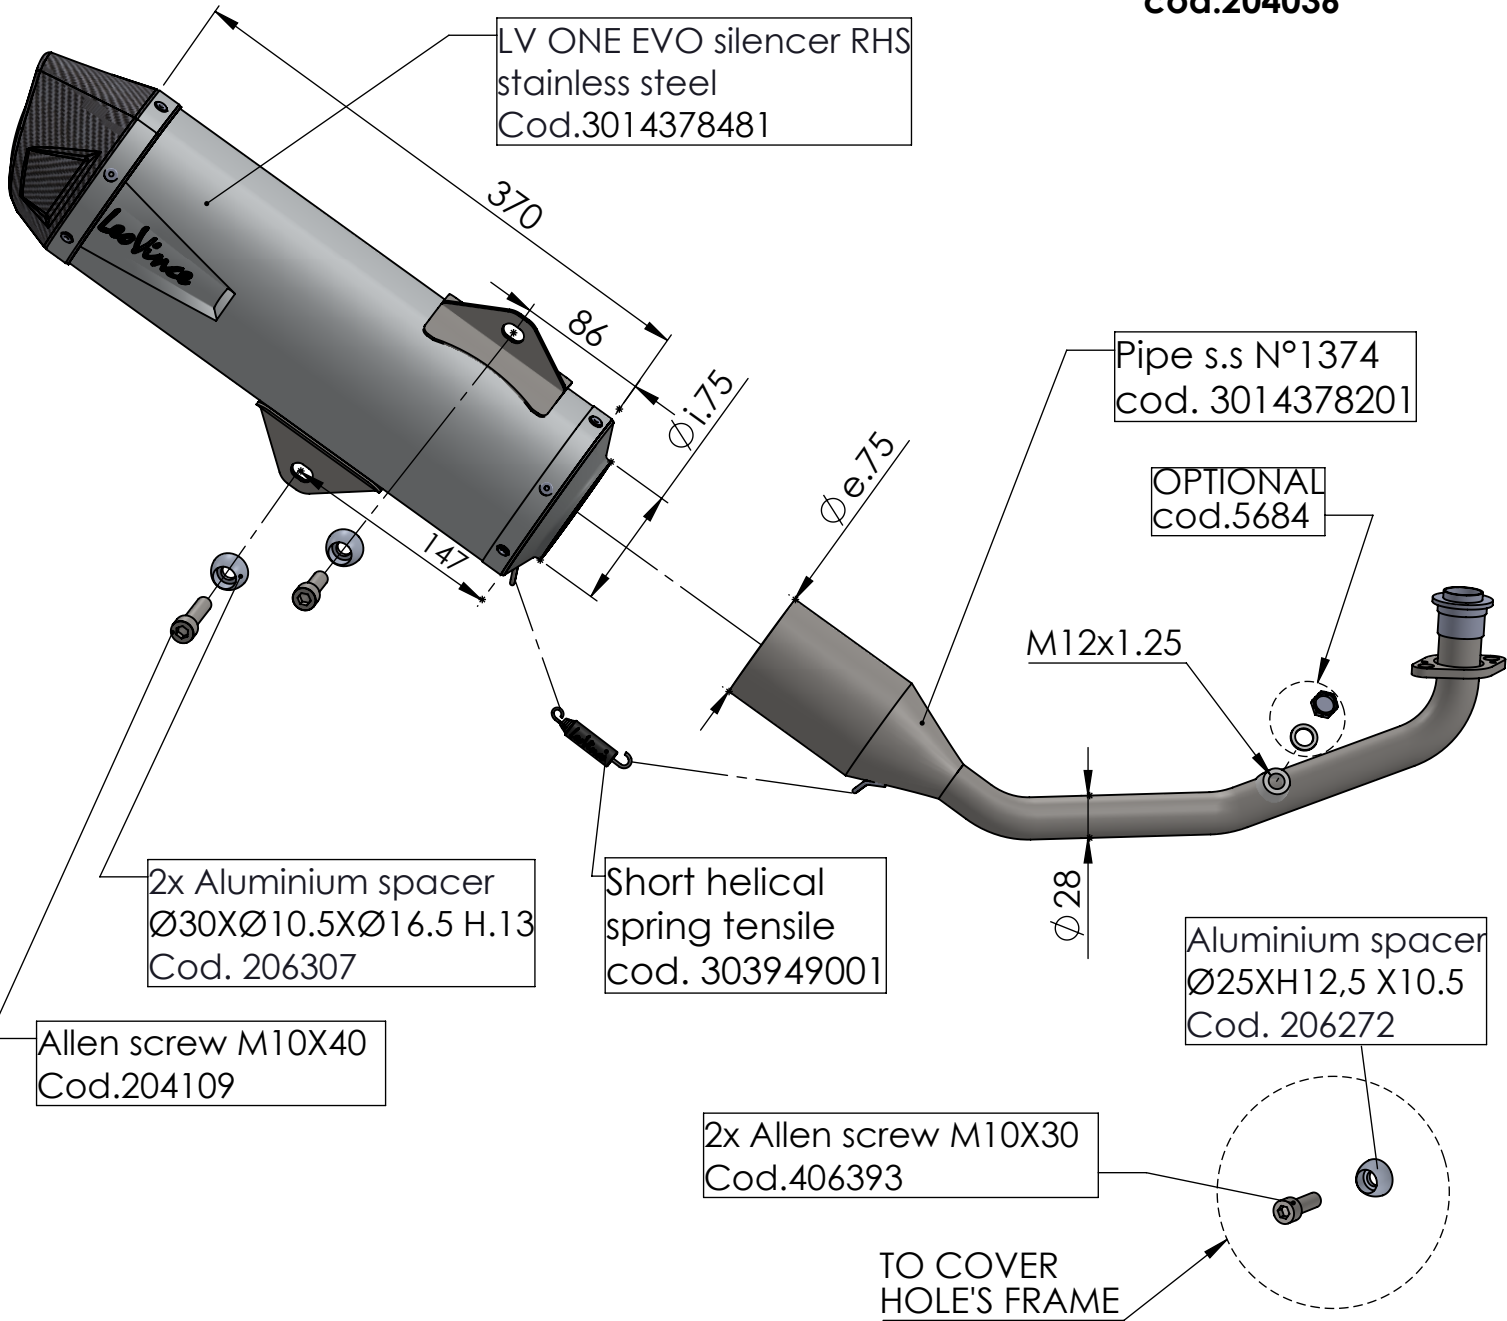

Db-Killer N.63
Cod.3014225801

Flange s.s. "45E"
cod.205267 sp.6mm

Bushing s.s.
cod.204036

LV ONE EVO silencer RHS
stainless steel
Cod.3014378481

Pipe s.s N°1374
cod. 3014378201

OPTIONAL
cod.5684

2x Aluminium spacer
Ø30XØ10.5XØ16.5 H.13
Cod. 206307

Short helical
spring tensile
cod. 303949001

M12x1.25

Aluminium spacer
Ø25XH12,5 X10.5
Cod. 206272

Allen screw M10X40
Cod.204109

2x Allen screw M10X30
Cod.406393

TO COVER
HOLE'S FRAME

ART. 14378E

YAMAHA X-MAX 125 / TECH MAX

FULL SYSTEM - LV ONE EVO - STAINLESS STEEL