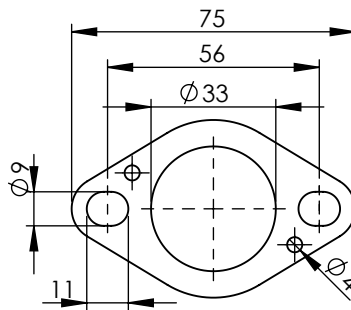

Flange s.s. "45E"
cod.205267 sp.6mm