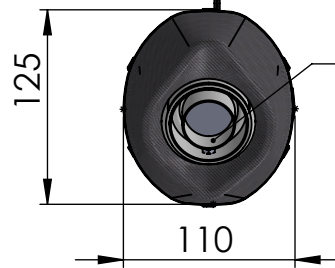

LV ONE EVO silencer RHS
Stainless steel
Cod.3014377481

Carbon clamp FB1DS
cod. 3014220501

Aluminium spacer
ø30xø8.5x18
cod.207017

BIKE'S FRAME

2x Knurled collar nut
M8 Cod.200298

2x Aluminium spacer
Cod. 200470

Db-Killer N.65
Cod.3014324801

3x Short spring
cod. 303949001

2x Aluminium spacer
ø27X8,5
Cod. 204321

Allen screw M8X65
Cod.201222

Pipe N°1378 s.s
cod. 3014377205

2x Allen screw M5X12
Cod.201031

Carbon heat shield
cod. 0814377001

2x Mounting
plate M5
Cod.204555

OPTIONAL
cod.5684

Pipe N°1377 s.s
cod. 3014377203

M12x1.25

øe.38

Pipe N°1376 RHS s.s
cod. 3014377201

Allen screw M8X40
Cod.200993

2x Plain washer
5x15 Inox
Cod.406580

4x Gasket
14x4.9x1.5
Cod.200371

2X Strap in S.s.Ø41
Cod.300041530

ART. 14377E

SUZUKI V-STROM 650 / XT (Also fits 35kW version)
(Fits with original center stand)(Fits with original panniers)

SLIP-ON -LV ONE EVO - STAINLESS STEEL