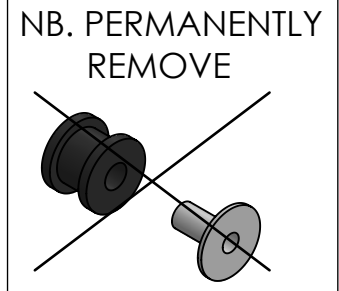

3x Short spring
cod. 303949001

2x Aluminium spacer
ø27X8,5
Cod. 204321

Allen screw M8X65
Cod.201222

Pipe N°1378 s.s
cod. 3014377205

2x Allen screw M5X12
Cod.201031

Carbon heat shield
cod. 0814377001

2x Mounting
plate M5
Cod.204555

OPTIONAL
cod.5684

Pipe N°1377 s.s
cod. 3014377203

M12x1.25

øe.38

Pipe N°1376 RHS s.s
cod. 3014377201

Allen screw M8X40
Cod.200993

2x Plain washer
5x15 Inox
Cod.406580

4x Gasket
14x4.9x1.5
Cod.200371

2X Strap in S.s.Ø41
Cod.300041530

ART. 14377E

SUZUKI V-STROM 650 / XT (Also fits 35kW version)
(Fits with original center stand)(Fits with original panniers)

SLIP-ON -LV ONE EVO - STAINLESS STEEL