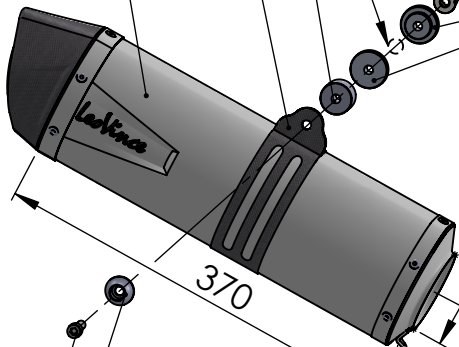

LV ONE EVO silencer RHS
Stainless steel
Cod.3014377481

Carbon clamp FB1DS
cod. 3014220501

Aluminium spacer
ø30xø8.5x18
cod.207017

BIKE'S FRAME

2x Knurled collar nut
M8 Cod.200298

2x Aluminium spacer
Cod. 200470

Db-Killer N.65
Cod.3014324801

3x Short spring
cod. 303949001

2x Aluminium spacer
ø27X8,5
Cod. 204321

Allen screw M8X65
Cod.201222

Pipe N°1378 s.s
cod. 3014377205

2x Allen screw M5X12
Cod.201031

Carbon heat shield
cod. 0814377001

2x Mounting
plate M5
Cod.204555

OPTIONAL
cod.5684

Pipe N°1377 s.s
cod. 3014377203

M12x1.25

øe.38

Pipe N°1376 RHS s.s
cod. 3014377201

Allen screw M8X40
Cod.200993

2x Plain washer
5x15 Inox
Cod.406580

4x Gasket
14x4.9x1.5
Cod.200371

2X Strap in S.s.Ø41
Cod.300041530

ART. 14377E

SUZUKI V-STROM 650 / XT (Also fits 35kW version)
(Fits with original center stand)(Fits with original panniers)

SLIP-ON -LV ONE EVO - STAINLESS STEEL