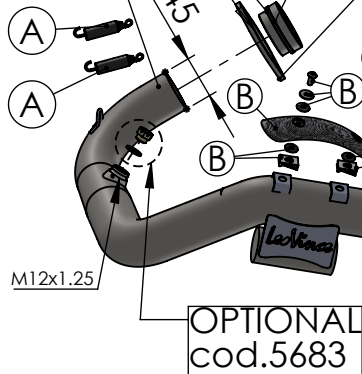

**WARNING**  
DO NOT USE ORIGINAL  
GRAPHITE BUSHING

Carbon end cup set  
cod.3014000701R

S.s end cup set  
cod.307242711R

Muffler kit  
Cod.3014364482R

Outer sleeve  
replacement kit  
cod.3014364010R

Header pipe kit  
cod. 3014368202R

S.s bushing  
cod.206424R

S.s flange  
cod.206423R

CATALYTIC  
CONVERTER

Manifold kit  
cod. 3014368206R

Spring and rubber  
replacement kit  
Cod.303949001R

Muffler repack kit  
cod.414205R

Belts and rivets kit  
Cod.0814324003R

(E13) 92R-01 10444

## ART. 14368EK - SPARE PARTS

HUSQVARNA 701 ENDURO/LR / 701 SUPERMOTO  
(also fits 35kW version)

(A) FITTING KIT cod.3014364601R

(B) CARBON COVER cod.308213001R