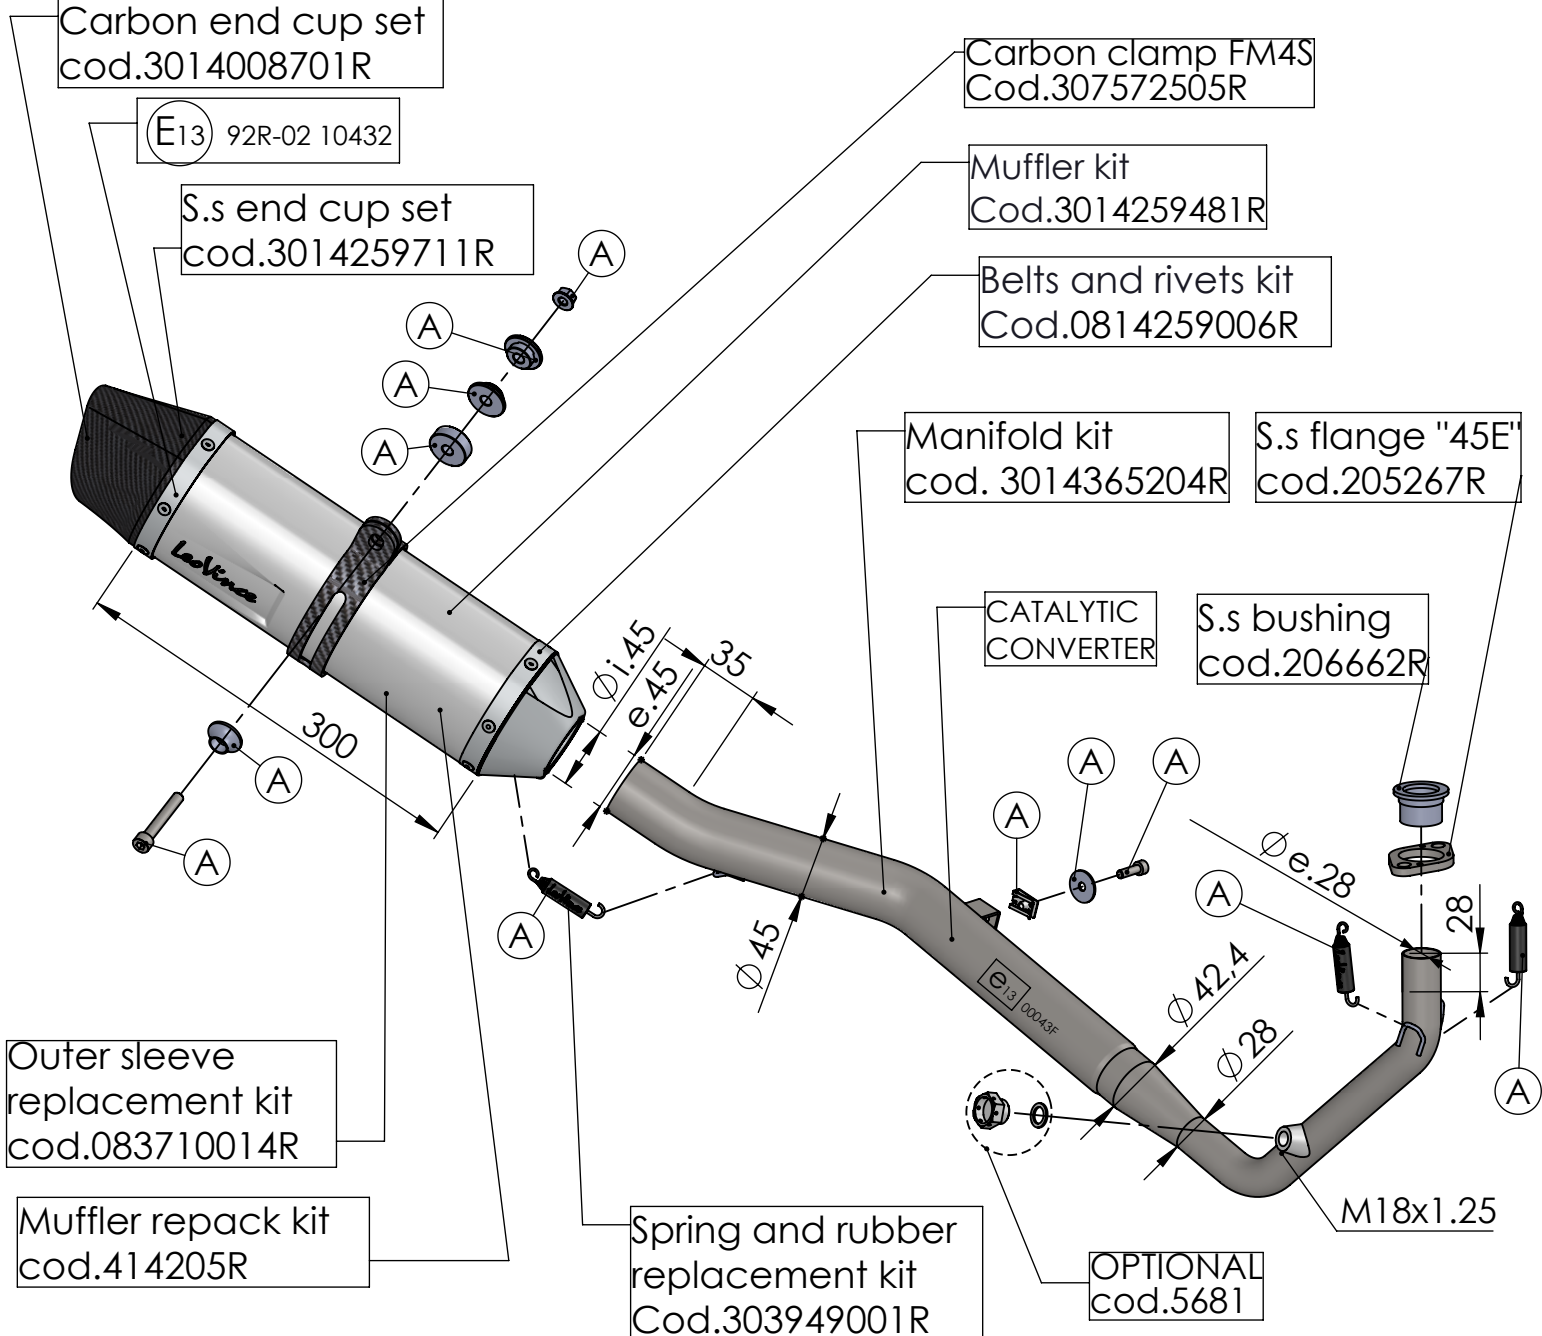

Db-Killer N.62
Cod.3014259802R

S.s. flange "45E"
cod.205267R sp. 6mm

S.s. bushing
cod.206662R

Carbon end cup set
cod.3014008701R

(E13) 92R-02 10432

S.s. end cup set
cod.3014259711R

Carbon clamp FM4S
Cod.307572505R

Muffler kit
Cod.3014259481R

Belts and rivets kit
Cod.0814259006R

Manifold kit
cod. 3014365204R

S.s. flange "45E"
cod.205267R

CATALYTIC
CONVERTER

S.s. bushing
cod.206662R

Outer sleeve
replacement kit
cod.083710014R

Muffler repack kit
cod.414205R

Spring and rubber
replacement kit
Cod.303949001R

OPTIONAL
cod.5681

ART. 14365EK - SPARE PARTS

YAMAHA MT-125 / XSR 125 / YZF-R 125

(A) FITTING KIT cod.3014365601R