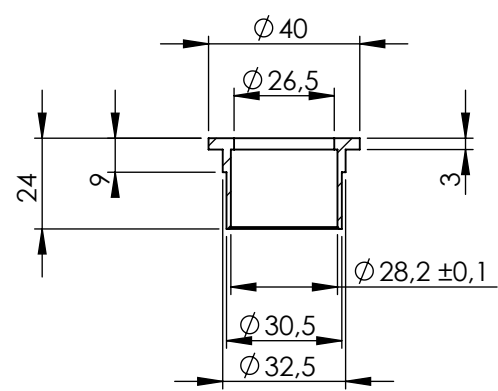

Db-Killer N.62
Cod.3014259802R

S.s. flange "45E"
cod.205267R sp. 6mm

S.s. bushing
cod.206662R

Carbon end cup set
cod.3014008701R

(E13) 92R-02 10432

S.s. end cup set
cod.3014259711R

Carbon clamp FM4S
Cod.307572505R