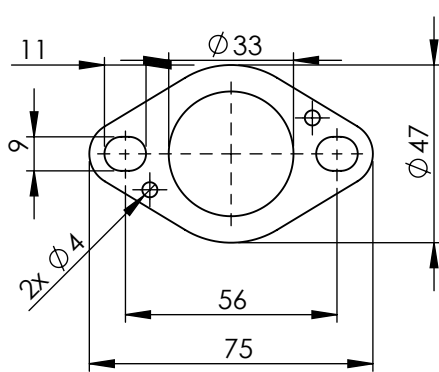

Db-Killer N.62
Cod.3014259802R

S.s. flange "45E"
cod.205267R sp. 6mm

S.s. bushing
cod.206662R

Carbon end cup set
cod.3014008701R

(E13) 92R-02 10432

S.s. end cup set
cod.3014259711R

Carbon clamp FM4S
Cod.307572505R