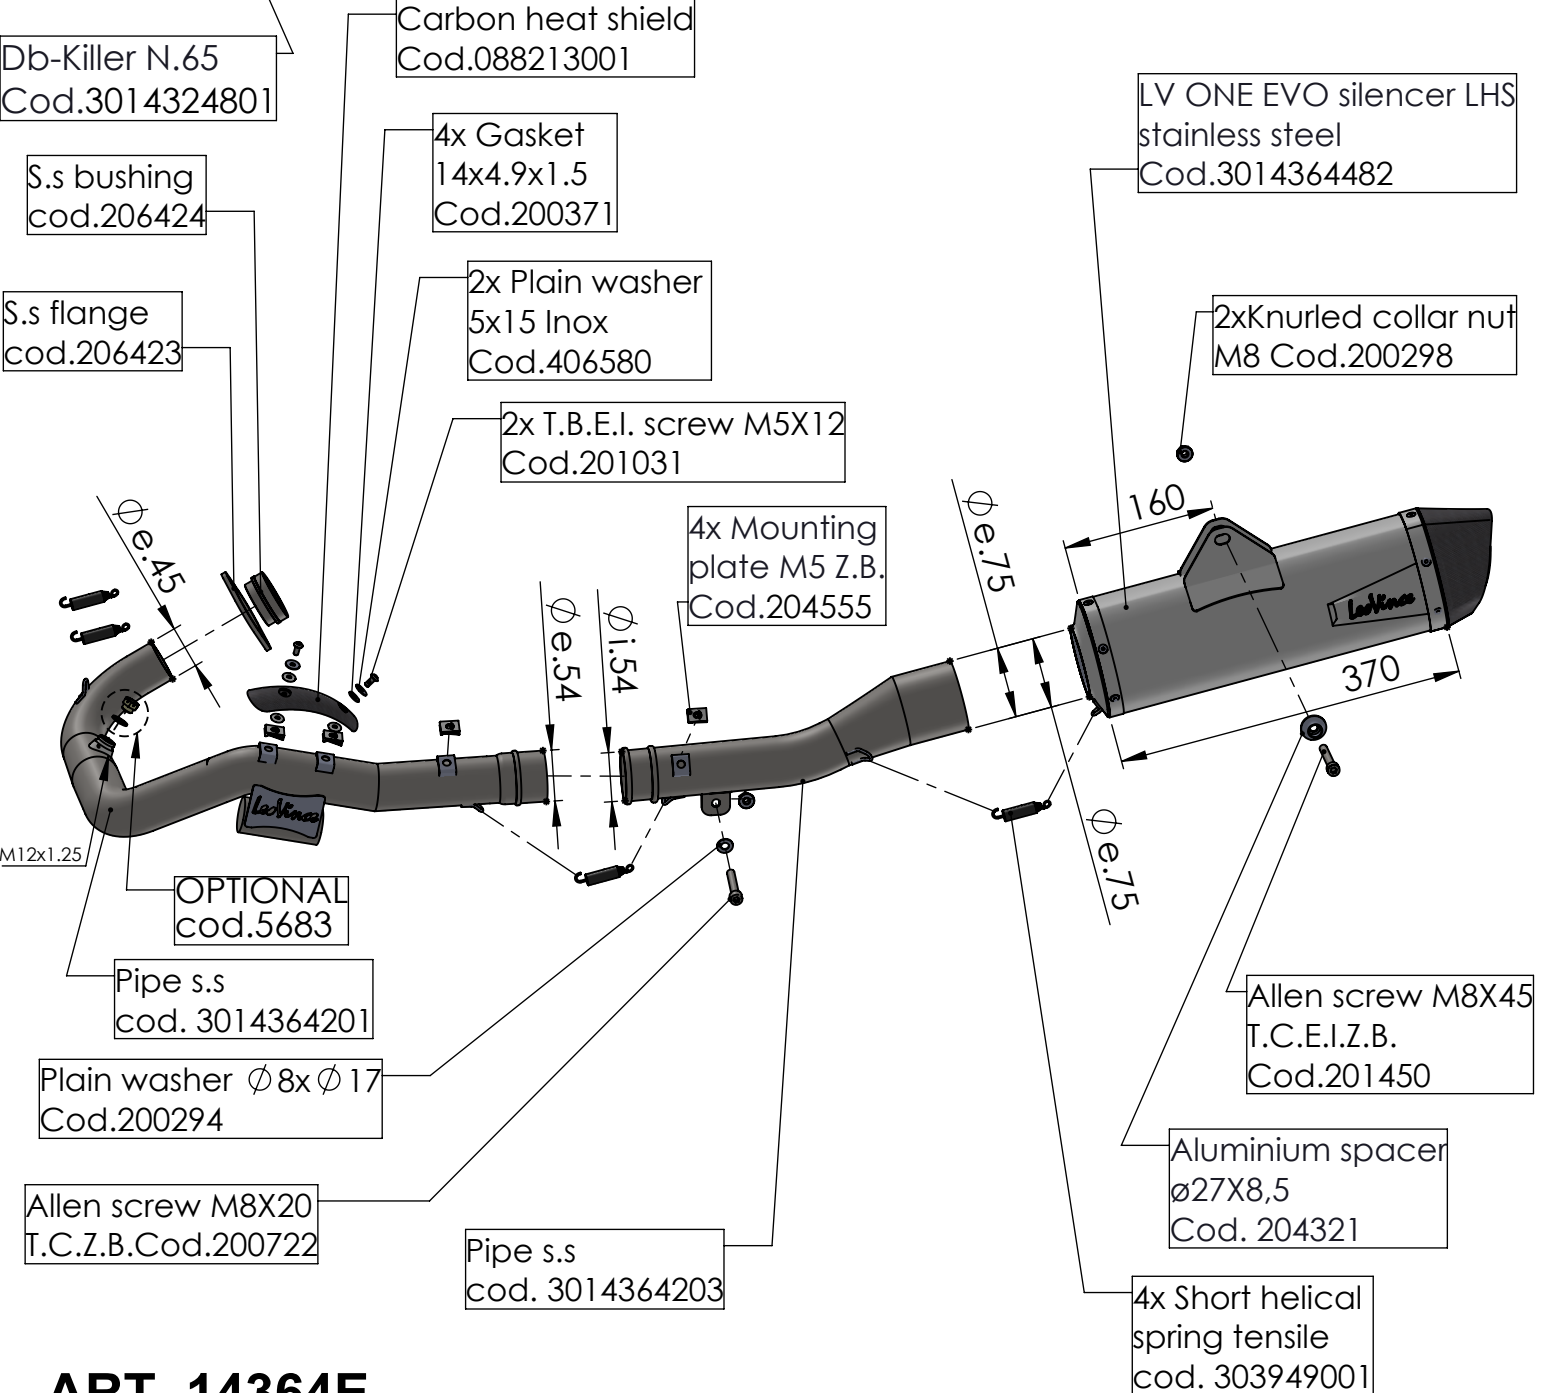

**WARNING**  
DO NOT USE ORIGINAL  
GRAPHITE BUSHING

**ART. 14364E**

KTM 690 ENDURO R / 690 SMC R 690  
GAS GAS ES 700 / GAS GAS SM 700 (Also fits 35kW version)

**FULL SYSTEM - LV ONE EVO - STAINLESS STEEL**