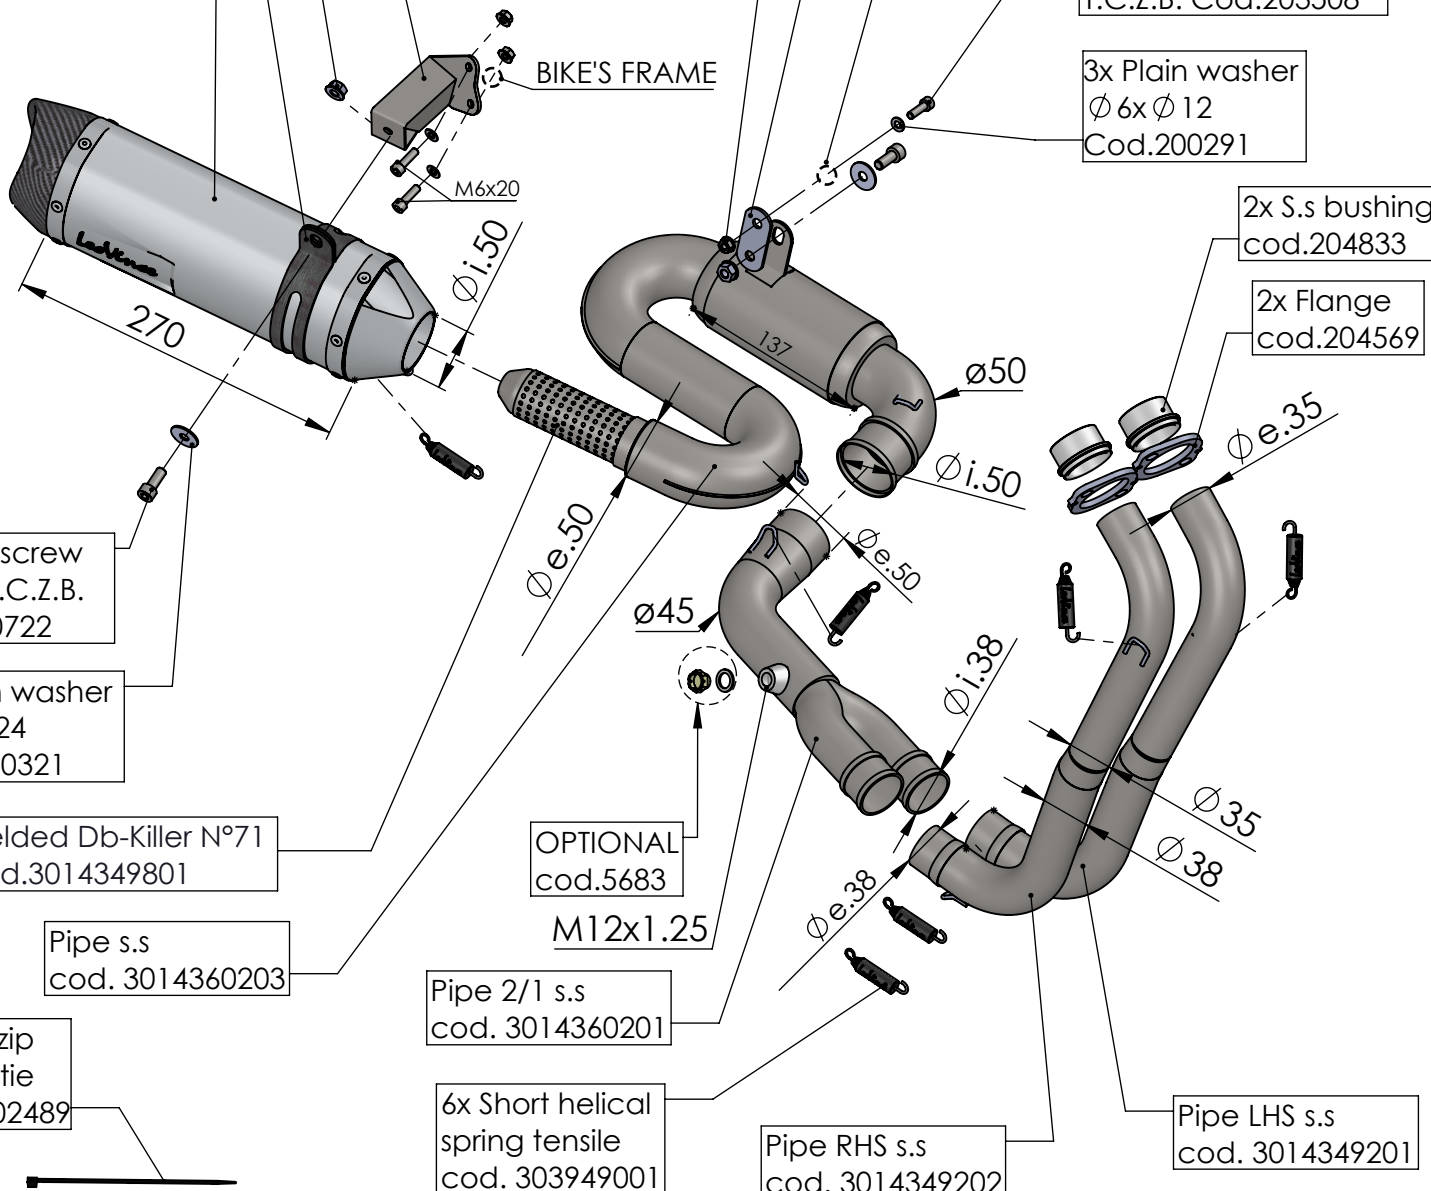

S.s Flange 112A
cod.204569 Sp.5mm

S.s bushing
cod.204833

2x Knurled collar nut
M8 Cod.200298

Carbon clamp FM4S
Cod.307572505

LV ONE EVO RHS
Stainless steel
Cod.3014228482

Silencer bracket s.s.
Prod. cod.3014349501
Purch cod.206673

Manifold bracket s.s.
cod.083275001

3x Knurled collar nut
M6 Cod.200333

BIKE'S FRAME

3x Allen screw M6X20
T.C.Z.B. Cod.203508

3x Plain washer
Ø 6x Ø 12
Cod.200291

2x S.s bushing
cod.204833

2x Flange
cod.204569

2x Allen screw
M8X20 T.C.Z.B.
Cod.200722

2x Plain washer
Ø 8x Ø 24
Cod.200321

Welded Db-Killer N°71
Cod.3014349801

OPTIONAL
cod.5683

Pipe s.s
cod. 3014360203

M12x1.25

Pipe 2/1 s.s
cod. 3014360201

Nylon zip
cable tie
cod.402489

6x Short helical
spring tensile
cod. 303949001

Pipe RHS s.s
cod. 3014349202

Pipe LHS s.s
cod. 3014349201

ART.14360E

YAMAHA MT-07 / XSR 700 / XTRIBUTE / YZF-R7 (Also fits 35kW version)

FULL SYSTEM - LV ONE EVO - STAINLESS STEEL