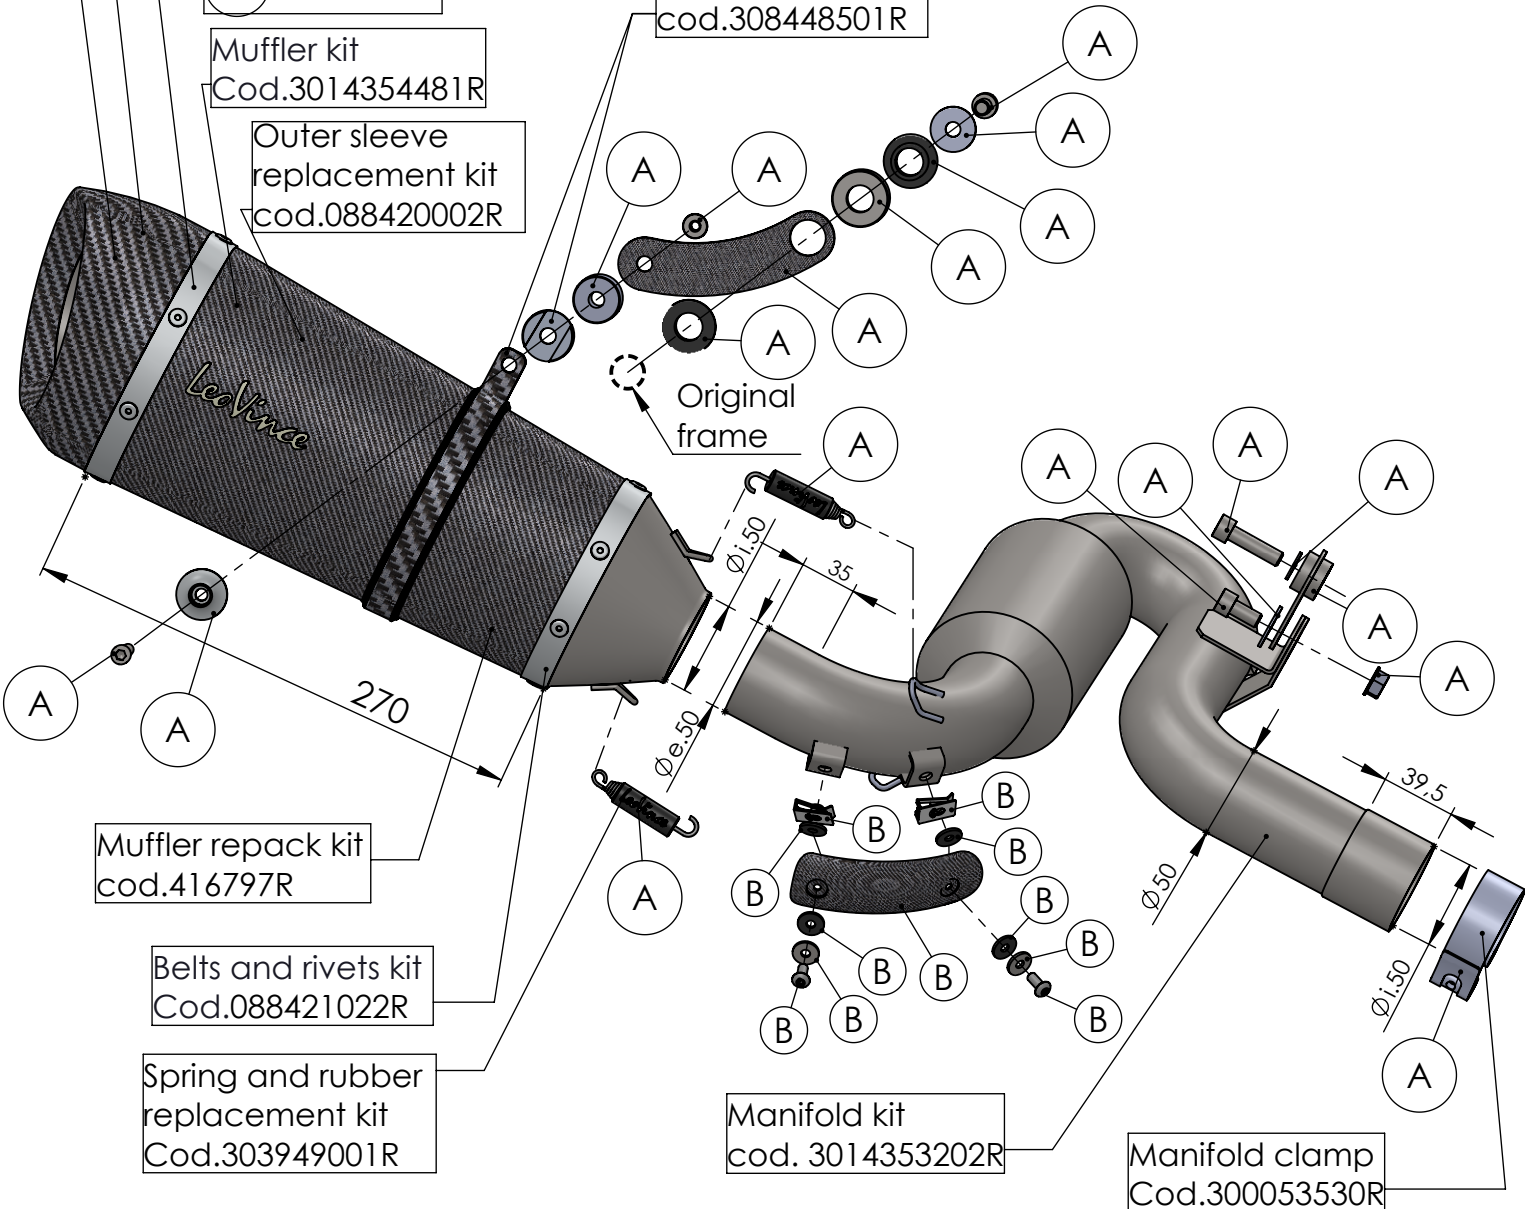

DO NOT USE

Carbon end cup set
cod.308420701R

S.s end cup set
cod.308437741R

E13 92R-02 10401

Muffler kit
Cod.3014354481R

Outer sleeve
replacement kit
cod.088420002R

Carbon clamp kit
cod.308448501R

Muffler repack kit
cod.416797R

Belts and rivets kit
Cod.088421022R

Spring and rubber
replacement kit
Cod.303949001R

Manifold kit
cod. 3014353202R

Manifold clamp
Cod.300053530R

ART. 14354S SPARE PARTS

BMW F 900 R / XR (also fits 35kW version) (fits with original centre stand)

(A) FITTING KIT cod.3014353601R

(B) CARBON COVER KIT cod.303777001R