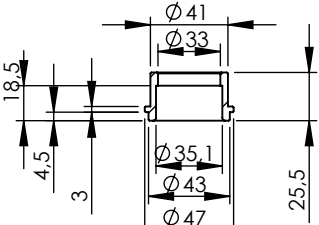

Db-Killer 59B
Cod.3014228804R

S.s Flange 112A
cod.204569R Sp.5mm

S.s bushing
cod.204833R

Brackets kit
cod. 3014349562R

BIKE'S FRAME

E13 92R-02 10423

Carbon end cup set
cod.308266701R

S.s end cup set
cod.3014228701R

Manifold kit 2/1
cod. 3014349206R

OPTIONAL
cod.5683

M12x1.25

Spring and rubber
replacement kit
Cod.303949001R

ART.14350EK SPARE PARTS

YAMAHA TRACER 7 / TRACER 7 GT (Also fits 35 kW version)
(Fits with original panniers) (Fits with original centre stand)

(A) FITTING COD. 3014349601R