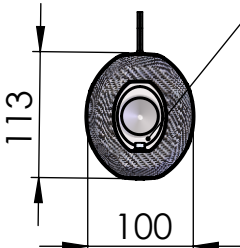

Db-Killer 59B
Cod.3014228804R

S.s Flange 112A
cod.204569R Sp.5mm

S.s bushing
cod.204833R

Brackets kit
cod. 3014349562R

BIKE'S FRAME

E13 92R-02 10423

Carbon end cup set
cod.308266701R

S.s end cup set
cod.3014228701R

Muffler kit
Cod.3014229482R

Carbon clamp FM4S
Cod.307572505R

Silencer bracket s.s.
cod.3014349561R

Welded reinforcements

CATALYTIC
CONVERTER

Welded reinforcement

Flange
cod.204569R

S.s bushing
cod.204833R

Manifold kit 2/1
cod. 3014349206R

OPTIONAL
cod.5683

M12x1.25

Spring and rubber
replacement kit
Cod.303949001R

ART.14350EK SPARE PARTS

YAMAHA TRACER 7 / TRACER 7 GT (Also fits 35 kW version)
(Fits with original panniers) (Fits with original centre stand)