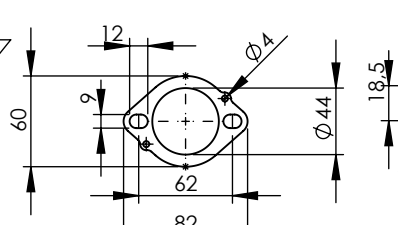

Db-Killer 59B
Cod.3014228804R

S.s Flange 112A
cod.204569R Sp.5mm

S.s bushing
cod.204833R

Brackets kit
cod. 3014349562R

BIKE'S FRAME

E13 92R-02 10423

Carbon end cup set
cod.308266701R

S.s end cup set
cod.3014228701R

Manifold kit 2/1
cod. 3014349206R

OPTIONAL
cod.5683

M12x1.25

Spring and rubber
replacement kit
Cod.303949001R

ART.14350EK SPARE PARTS

YAMAHA TRACER 7 / TRACER 7 GT (Also fits 35 kW version)
(Fits with original panniers) (Fits with original centre stand)