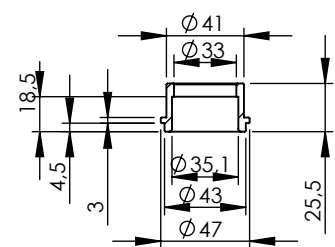

Db-Killer 59B
Cod.3014228803

S.s Flange 112A
cod.204569 Sp.5mm

S.s bushing
cod.204833

4x Allen screw M6X20
Cod.203508

4x Plain washer ϕ 6x ϕ 12
Cod.200291

BIKE'S FRAME

2x Plain washer ϕ 8x ϕ 17
Cod.200294

Bracket s.s.
cod. 206674

Welded reinforcements

CATALYTIC
CONVERTER

Welded reinforcement

Silencer bracket s.s.
cod.0814349001

2x S.s Flange 112A
cod.204569

2x S.s bushing
cod.204833

E13 00088F

3x Allen screw
M8X20 T.C.Z.B.
Cod.200722

2x Plain washer
 ϕ 8x ϕ 24
Cod.200321

Welded Db-Killer N°71
Cod.3014349801

Pipe s.s
cod. 3014349209

Rubber black clamp
cod.402489

Pipe 2/1 s.s
cod. 3014349205

6x Short helical
spring tensile
cod. 303949001