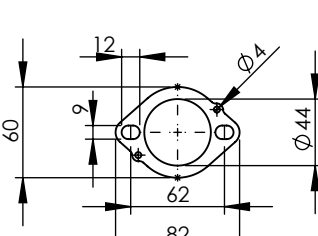

Db-Killer 59B
Cod.3014228803

S.s Flange 112A
cod.204569 Sp.5mm

S.s bushing
cod.204833

4x Allen screw M6X20
Cod.203508

4x Plain washer ϕ 6x ϕ 12
Cod.200291

BIKE'S FRAME

2x Plain washer ϕ 8x ϕ 17
Cod.200294

Bracket s.s.
cod. 206674

Welded reinforcements

CATALYTIC
CONVERTER

Welded reinforcement

Silencer bracket s.s.
cod.0814349001

2x S.s Flange 112A
cod.204569

2x S.s bushing
cod.204833

E13 00088F

3x Allen screw
M8X20 T.C.Z.B.
Cod.200722

2x Plain washer
 ϕ 8x ϕ 24
Cod.200321

Welded Db-Killer N°71
Cod.3014349801

Pipe s.s
cod. 3014349209

Rubber black clamp
cod.402489

Pipe 2/1 s.s
cod. 3014349205

6x Short helical
spring tensile
cod. 303949001