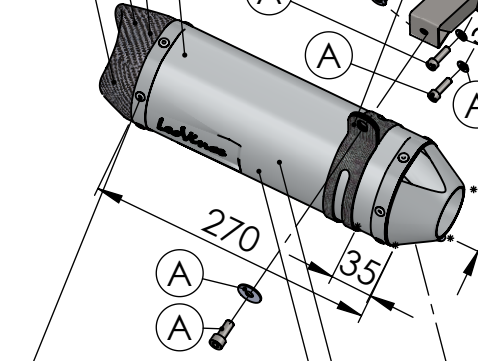

Belts and rivets kit
Cod.0814228003R

Muffler repack kit
cod.414205R

Outer sleeve
replacement kit
cod.309746010R

Welded Db-Killer N°71

Manifold kit
cod. 3014349210R