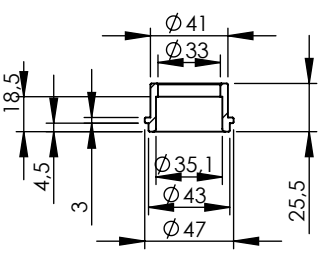

Db-Killer 59B
Cod.3014228804R

S.s Flange 112A
cod.204569R Sp.5mm

S.s bushing
cod.204833R

Brackets kit
cod. 3014349562R

BIKE'S FRAME

E13 92R-02 10423

Carbon end cup set
cod.308266701R

S.s end cup set
cod.3014228701R

Outer sleeve
replacement kit
cod.309746010R

Welded Db-Killer N°71

Manifold kit
cod. 3014349210R

Flange
cod.204569R

S.s bushing
cod.204833R

E13 00088F

Header pipes kit
cod. 3014349203R

OPTIONAL
cod.5683

M12x1.25

Manifold kit 2/1
cod. 3014349206R

Spring and rubber
replacement kit
Cod.303949001R

ART.14349EK SPARE PARTS

YAMAHA TRACER 7 / TRACER 7 GT (Also fits 35 kW version)
(Fits with original panniers) (Fits with original centre stand)

(A) FITTING COD. 3014349601R