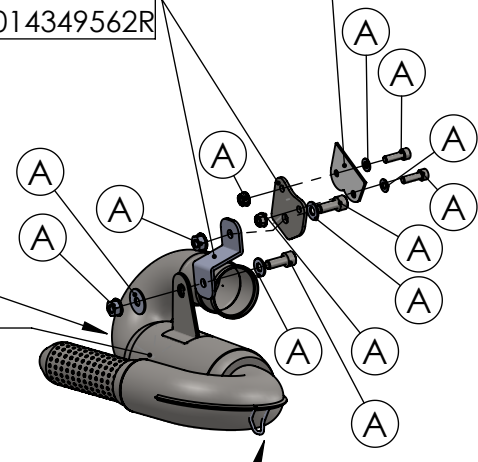

Welded reinforcement