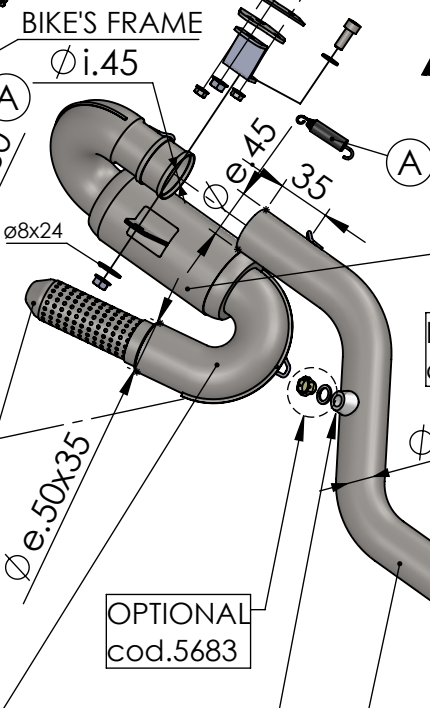

Db-Killer 59B
Cod.3014228804R

S.s Flange 112A
cod.204569R Sp.5mm

S.s bushing
cod.204833R

Brackets kit
cod. 3014349562R

BIKE'S FRAME

E13 92R-02 10423

Carbon end cup set
cod.308266701R

S.s end cup set
cod.3014228701R

Outer sleeve
replacement kit
cod.309746010R

Welded Db-Killer N°71

Manifold kit
cod. 3014349210R

Flange
cod.204569R

S.s bushing
cod.204833R

E13 00088F

Header pipes kit
cod. 3014349203R

OPTIONAL
cod.5683

M12x1.25

Manifold kit 2/1
cod. 3014349206R

Spring and rubber
replacement kit
Cod.303949001R

ART.14349EK SPARE PARTS

YAMAHA TRACER 7 / TRACER 7 GT (Also fits 35 kW version)
(Fits with original panniers) (Fits with original centre stand)

(A) FITTING COD. 3014349601R