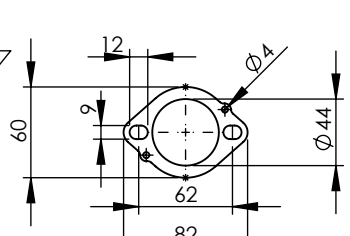

Db-Killer 59B
Cod.3014228804R

S.s Flange 112A
cod.204569R Sp.5mm

S.s bushing
cod.204833R

Brackets kit
cod. 3014349562R

BIKE'S FRAME

E13 92R-02 10423

Carbon end cup set
cod.308266701R

S.s end cup set
cod.3014228701R

M12x1.25

Manifold kit 2/1
cod. 3014349206R

Spring and rubber
replacement kit
Cod.303949001R

ART.14349EK SPARE PARTS

YAMAHA TRACER 7 / TRACER 7 GT (Also fits 35 kW version)
(Fits with original panniers) (Fits with original centre stand)