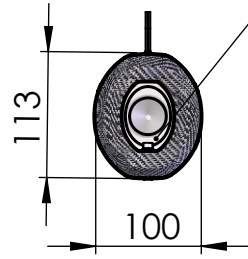

Db-Killer 59B
Cod.3014228804R

S.s Flange 112A
cod.204569R Sp.5mm

S.s bushing
cod.204833R

Brackets kit
cod. 3014349562R

BIKE'S FRAME

E13 92R-02 10423

Carbon end cup set
cod.308266701R

S.s end cup set
cod.3014228701R

M12x1.25

Manifold kit 2/1
cod. 3014349206R

Spring and rubber
replacement kit
Cod.303949001R

ART.14349EK SPARE PARTS

YAMAHA TRACER 7 / TRACER 7 GT (Also fits 35 kW version)
(Fits with original panniers) (Fits with original centre stand)